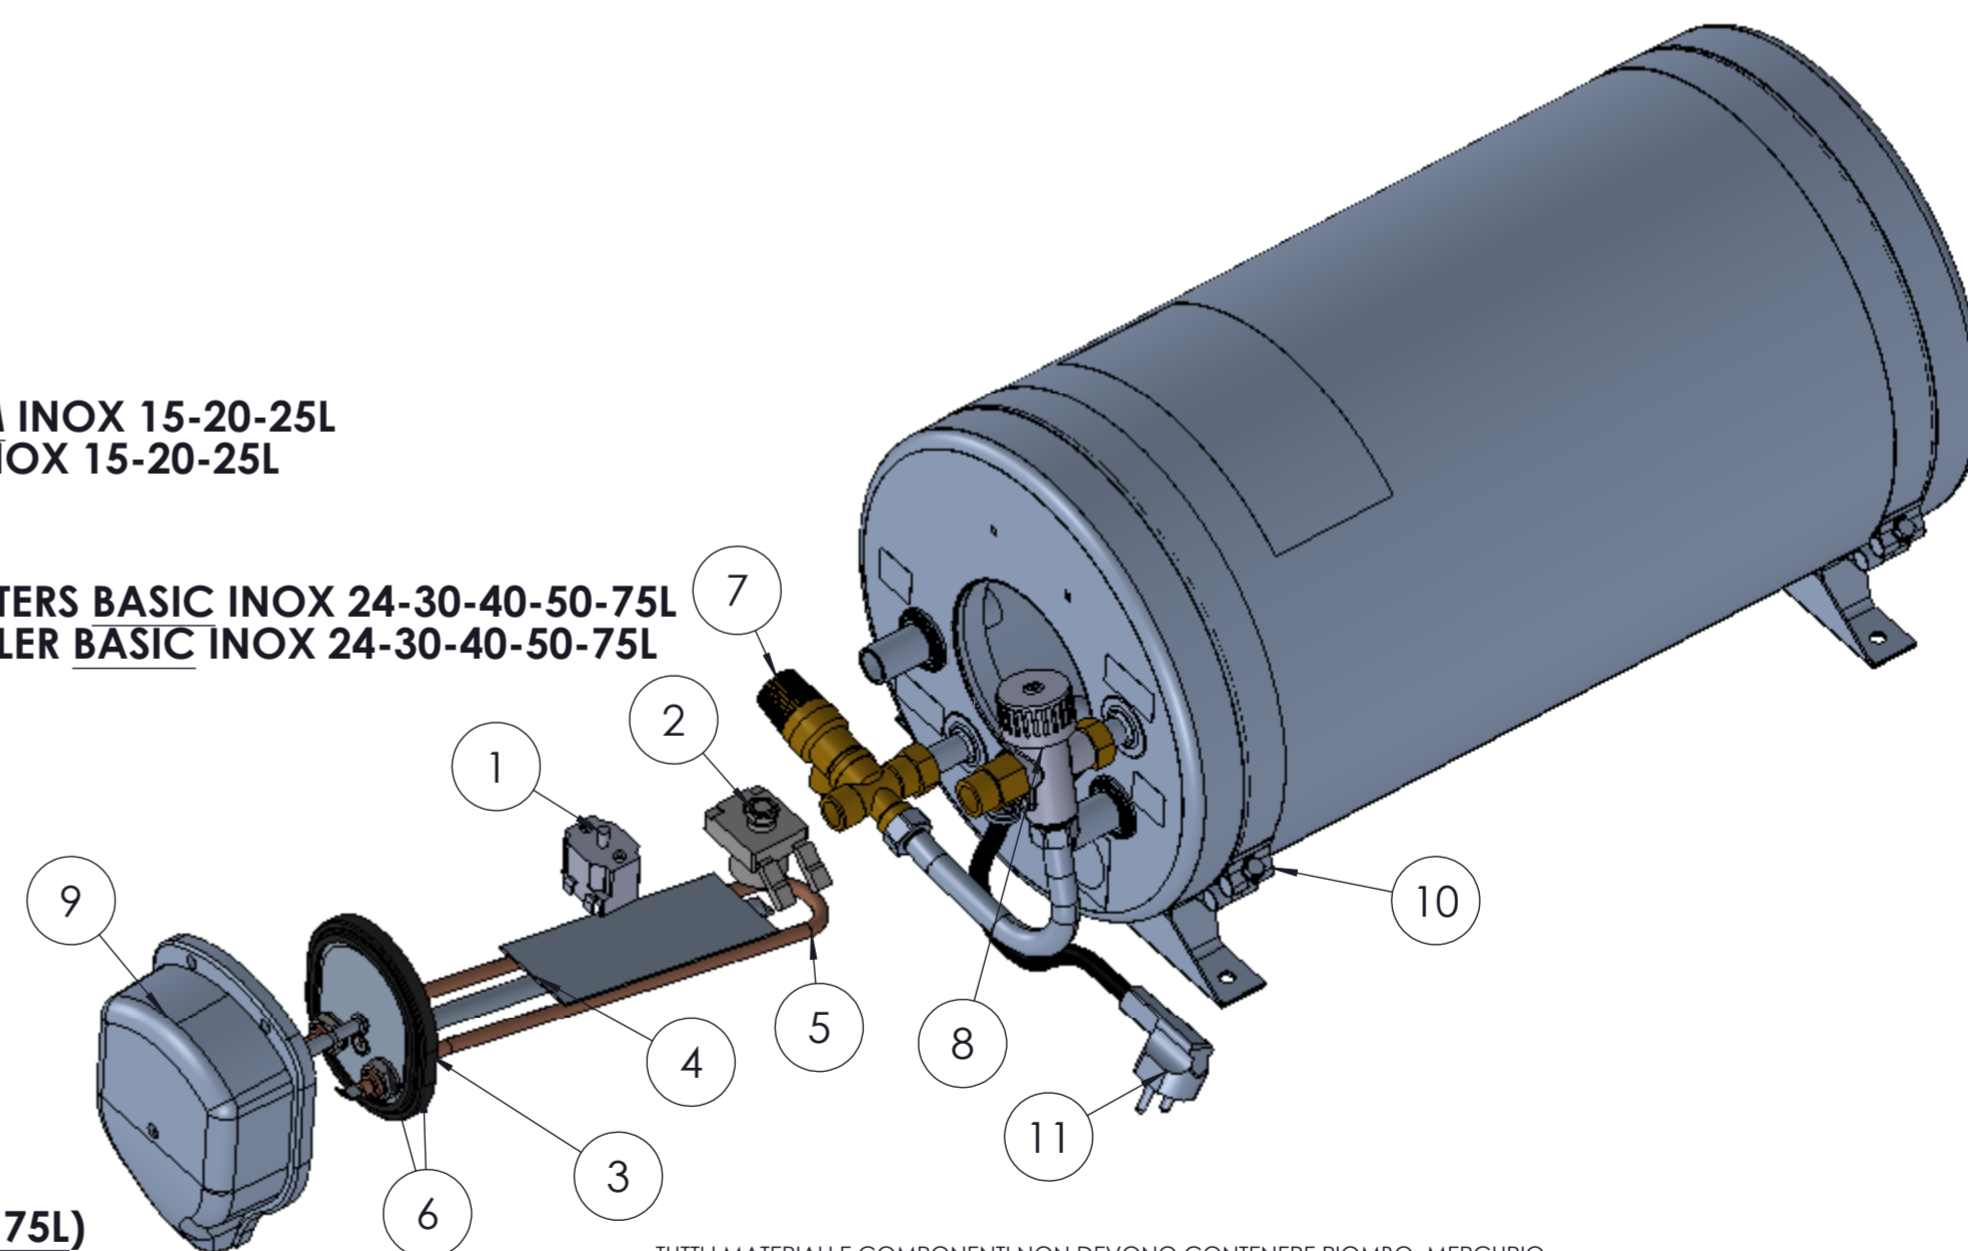

8

SGB00073AA
POWER CABLE WITH UK PLUG
CAVO ALIMENTAZIONE CON SPINA UK

SGB00080AA
POWER CABLE WITH USA PLUG
CAVO ALIMENTAZIONE CON SPINA USA

4

9

SBE00047AA + SBE00199AA
GREY+WHITE PLASTIC COVER BASIC WATER HEATERS BASIC INOX 24-30-40-50-75L
COPERTURA IN PLASTICA GRIGIA + BIANCA BOILER BASIC INOX 24-30-40-50-75L

5

SEE00014HA
HEATING ELEMENT 115V/750W WITH GASKET (STANDARD 115V)
KIT RESISTENZA 115V/750W CON GUARNIZIONI (STANDARD 115V)

SEE00015LA
HEATING ELEMENT 230V/1200W WITH GASKET (OPZ. ONLY FOR SLIM VERSION 20-25L - BASIC VERSION 40-50-75L)
KIT RESISTENZA 230V/1200W CON GUARNIZIONI (OPZ. SOLO PER SLIM 20-25L - BASIC 40-50-75L)

SEE00023HA
HEATING ELEMENT 115V/1200W WITH GASKET (OPZ. ONLY FOR SLIM VERSION 20-25L - BASIC VERSION 40-50-75L)
KIT RESISTENZA 115V/1200W CON GUARNIZIONI (OPZ. SOLO PER SLIM 20-25L - BASIC 40-50-75L)

SEE00016LA
HEATING ELEMENT 230V/2000W WITH GASKET (OPZ. ONLY FOR SLIM VERSION 20-25L - BASIC VERSION 50-75L)
KIT RESISTENZA 230V/2000W CON GUARNIZIONI (OPZ. SOLO PER SLIM 20-25L - BASIC 50-75L)

TUTTI I MATERIALI E COMPONENTI NON DEVONO CONTENERE PIOMBO, MERCURIO, CADMIO, CROMO ESAVALENTE, BIFENILI POLIBROMURATI (PBB) O ETER DI DIFENILE POLIBROMURATO (PBDE).
(Direttiva 2002/95/CE del Parlamento Europeo e del Consiglio del 23 gennaio 2003)

BASIC/ SLIM WATER HEATERS						
Pos.	DENOMINAZIONE	Q	Materiale	Stato/Unific.	Peso	Codice
Tolleranze generali	Caratteristiche speciali da P-PRO	Disegnato	Data	Scala	Mod. prov.	Sist. #
ISO 2768 - m	⊕ CRITICA ⊕ IMPORTANTE			1:10		
Via dei Ronchi, 11 - 47866 Sant'Agata Feltria (RN) Tel. +39 0541 848 030 - Fax +39 0541 848 563				CODICE		
Disegno eseguito con CAD vietata la modifica manuale						
A termini di legge ci riserviamo la proprietà di questo disegno con divieto di riproduzione senza la nostra autorizzazione						

E.C.
MODIFICHE
N° Data Dis.