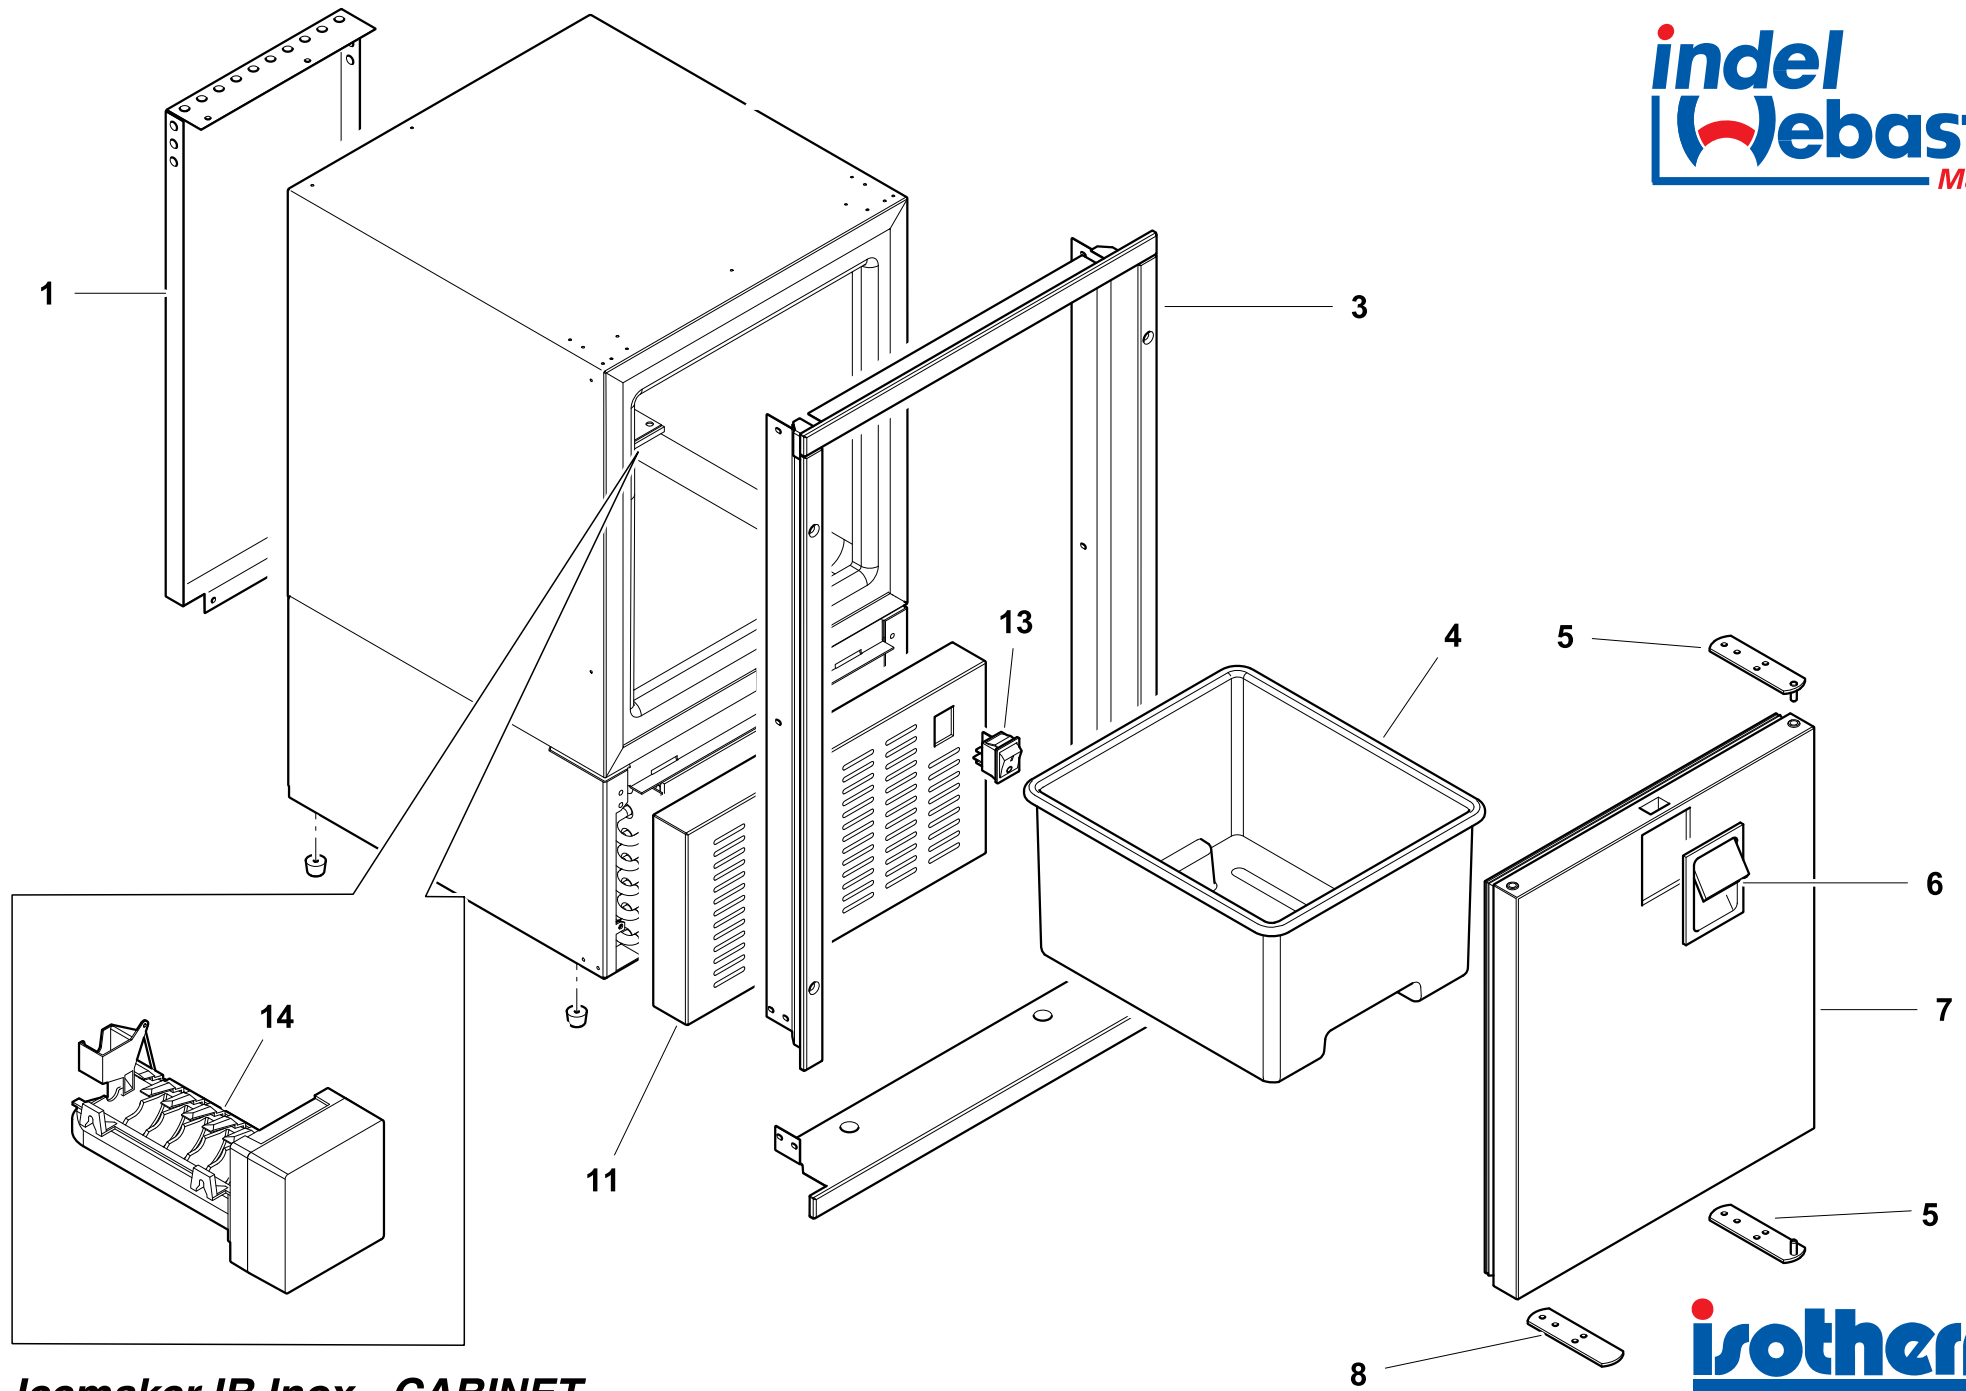

NUMERO NUMBER	CODICE ARTICOLO ITEM CODE	DESCRIZIONE ARTICOLO ITEM DESCRIPTION
1	SBE00186AA	CARENATURA POSTERIORE ICEMAKER WHITE BACK FAIRING ICEMAKER WHITE
3	SGB00125AA	FLANGIA FM 3-LATI INOX PER ICEMAKER WHITE INOX 3-SIDE FLUSH MOUNTING FRAME INOX FOR ICEMAKER WHITE INOX
4	SGC00350AA	CASSETTO PLASTICA PER GHIACCIO ICEMAKER WHITE ICECUBE PLASTIC DRAWER FOR ICEMAKER WHITE
5	SBE00068AA	CERNIERA INOX TUTTI CR VER. INOX + CR40 CUBIC + (CR49 CR65 CR85 CR130 C.) HINGE INOX FOR ALL VER. INOX TYPE + CR40 CUBIC +(CR49 CR65 CR85 CR130 C.)
6	SGD00012AA	MANIGLIA INOX "CRUISE INOX" INOX HANDLE/LOCKER FOR "CRUISE INOX"
7	SGC00351AA	PORTA INOX ICEMAKER WHITE INOX DOOR FOR ICEMAKER WHITE
8	SGB00112AA	SOSTEGNO INOX CONTROPORTA CRUISE 49/65/85/130 C. ICEM WHITE DOOR SUPPORT CRUISE 49/65/85/130 C. ICEM WHITE
11	SGC00353AA	GRIGLIA ANTERIORE VENTILAZIONE INOX PER ICEMAKER WHITE INOX FRONT INOX VENTILATION GRID FOR ICEMAKER WHITE INOX
13	SEC00026AA	INTERRUTTORE ACCESSIONE ICEMAKER WHITE POWER SWITCH FOR ICEMAKER WHITE
14	SBD00113AA	KIT PRODUTTORE GHIACCIO 230V PER ICEMAKER WHITE ICEMAKER 230V KIT FOR WHITE ICEMAKER
14	SBD00127MA	KIT PRODUTTORE GHIACCIO 115V PER ICEMAKER WHITE ICEMAKER 115V KIT FOR WHITE ICEMAKER
15	SBD00125AA	CONDENSATORE LAMELLARE ICEMAKER WHITE LAMELLAR CONDENSER FOR ICEMAKER WHITE
16	SBG00034LA	VENTOLA 230V 120x120x25 CON CONVOGLIATORE ARIA PER ICEMAKER WHITE FAN 230V 120x120x25 WITH PLASTIC AIR GUDIE FOR ICEMAKER WHITE
16	SBG00034MA	VENTOLA 115V 120x120x25 CON CONVOGLIATORE ARIA PER ICEMAKER WHITE FAN 115V 120x120x25 WITH PLASTIC AIR GUDIE FOR ICEMAKER WHITE
17	SBD00123AA	FILTRO 10Gr PER ICEMAKER WHITE TUBO 6+2mm FILTER 10Gr FOR ICEMAKER WHITE 6+2
18	SBA00045LA	COMPRESSORE DANFOSS TL102G PER ICEMAKER WHITE 230V DANFOSS COMPRESSOR TL102G FOR ICEMAKER WHITE 230V
18	SBA00045MA	COMPRESSORE DANFOSS TL102G PER ICEMAKER WHITE 115V DANFOSS COMPRESSOR TL102G FOR ICEMAKER WHITE 115V
19	SED00026LA	RELAY DI POTENZA PER ICEMAKER WHITE 230V POWER RELAY FOR ICEMAKER WHITE 230V
19	SED00026MA	RELAY DI POTENZA PER ICEMAKER WHITE 115V POWER RELAY FOR ICEMAKER WHITE 115V
20	SEA00113AA	TERMOSTATO CELLA ICEMAKER WHITE THERMOSTAT FOR ICEMAKER WHITE
22	SEB00136AA	CONNETTORE CAVO ALIMENTAZIONE CON BLOCCACAVO PER ICEMAKER WHITE POWER CABLE CONNECTOR FOR ICEMAKER WHITE
23	SFD00032LA	ELETTROVALVOLA ACQUA 230V ICEMAKER WHITE SOLENOIDE VALVE WATER 230V FOR ICEMAKER WHITE
23	SFD00032MA	ELETTROVALVOLA ACQUA 115V ICEMAKER WHITE SOLENOIDE VALVE WATER 115V FOR ICEMAKER WHITE