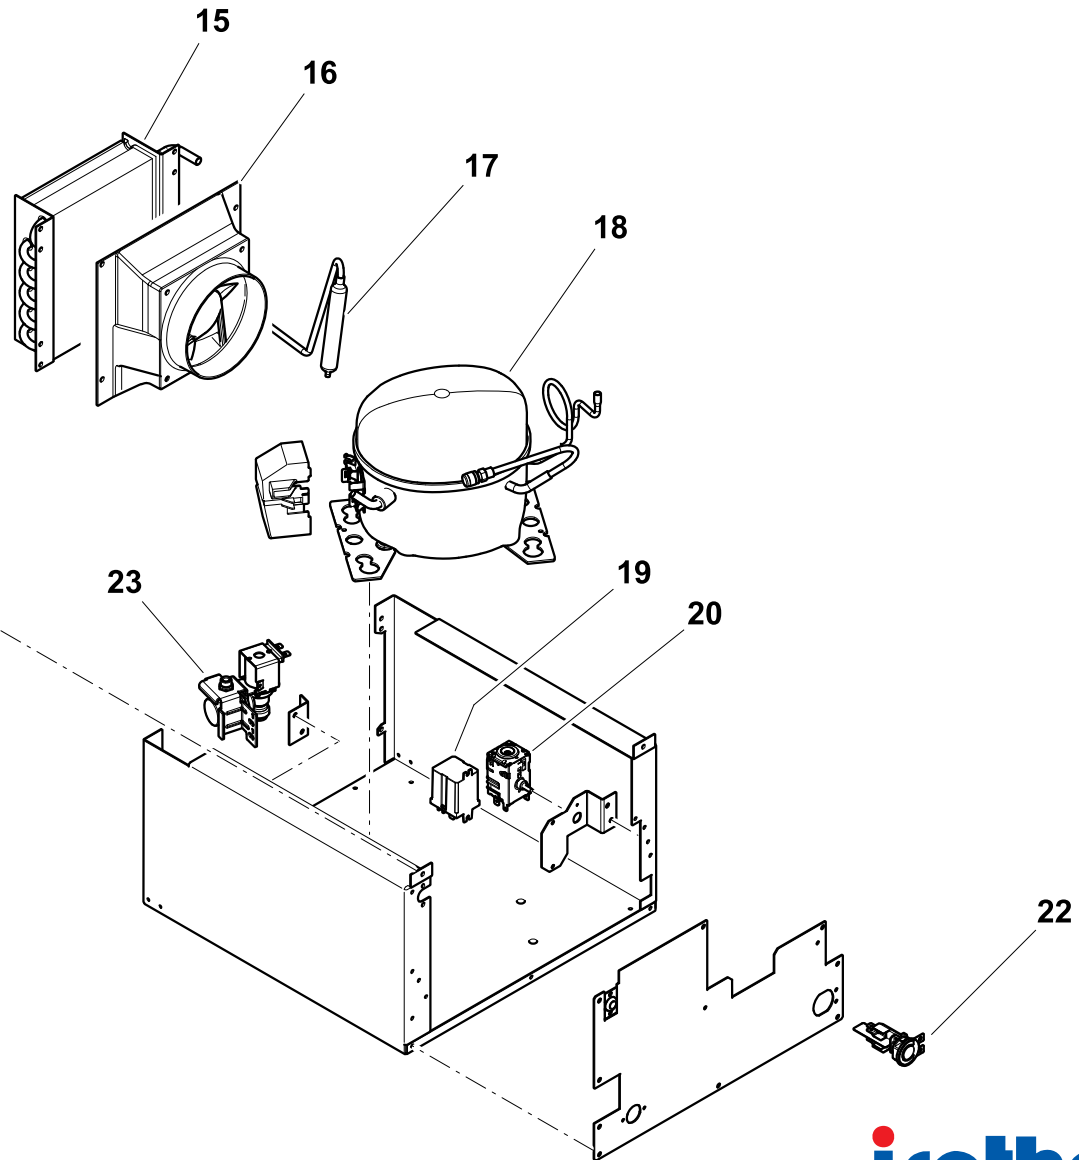

Icemaker IB Inox - COOLING UNIT