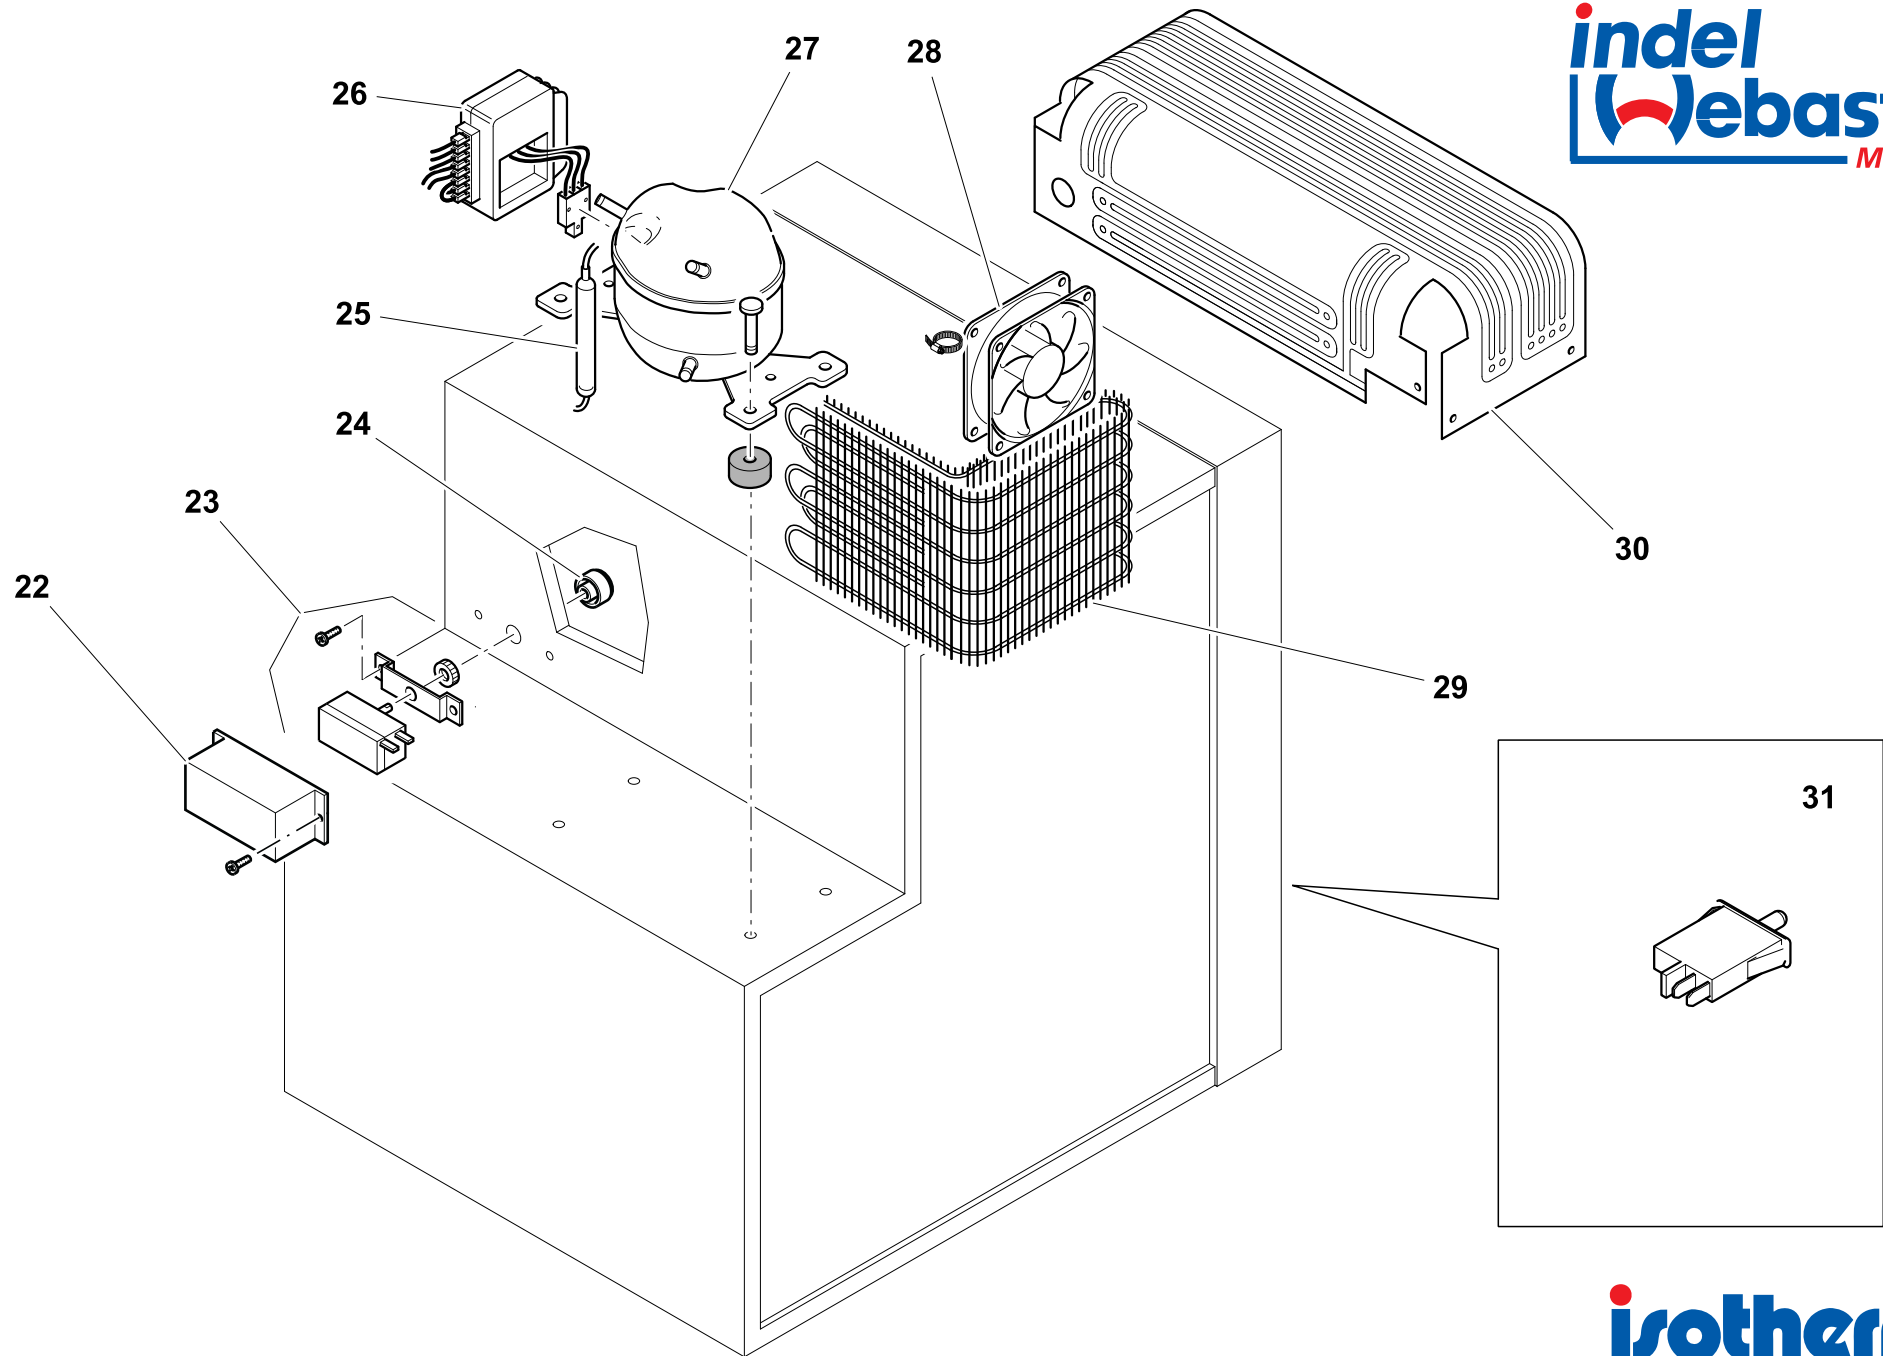

DR 65 INOX - CABINET

DR 65 INOX - COOLING UNIT

NUMERO NUMBER	CODICE ARTICOLO ITEM CODE	DESCRIZIONE ARTICOLO ITEM DESCRIPTION
2	SEG00033DA	SCHEDA ELETTRONICA 5 LED BLU PER DR65/DR55/DR49 ELECTRONIC CARD 5 LED BLUE FOR DR65/DR55/DR49
3	SGC00317AA	PLACCA COPERTURA SCHEDA ELETTRONICA 5 LED BLU PER DR65/DR55/DR49 COVER FOR ELECTRONIC CARD 5 LED BLUE FOR DR65/DR55/DR49
4	SGB00053AA	FLANGIA FM 3-LATI CR65/DR65/DR55F INOX PER FRIGO INOX 3-SIDE FLUSH MOUNTING FRAME FOR CR65/DR65/DR55F INOX
4	SGB00114AA	FLANGIA FM DR65/DR55F INOX CON FERMO PER FRIGO PREDISPOSTO VETRO 3-SIDE FLUSH MOUNTING FRAME WITH LOCK FOR DR65/55F GLASS PREDISPOSED
4	SGB00123AA	FLANGIA FM 3- LATI INOX PER DR65/DR55 PREDISPOSTO PANNELLO CLIENTE 3-SIDE FLUSH MOUNTING FRAME INOX FOR DR65/DR55 CUSTOMER PANEL PREDISPOSED
5	SGC00339AA	CESTELLO METALLO PER CASSETTO PICCOLO DR65 METAL BASKET FOR SMALL DRAWER DR65
6	SGC00343AA	SGOCCIOLATOIO PLASTICA BIANCA DR65 PLASTIC DRIP TRAY DOR DR65
7	SGC00340AA	CASSETTO PICCOLO SUPERIORE ALLUMINIO/VETRO DR65 ALUMINIUM/GLASS SMALL UPPER DRAWER DR65
8	SGD00036AA	KIT GUIDE SCORRIMENTO PER CASSETTO INTERNO PICCOLO DR49/DR65/DR55F SLIDE DRAWER KIT FOR SMALL INTERNAL DRAWER DR49/DR65/DR55F
9	SGC00341AA	BALCONCINO METALLO PER CASSETTO PICCOLO DR65 METAL RETAINER FOR SMALL DRAWER DR65
10	SGC00342AA	BALCONCINO VETRO PER CASSETTO PICCOLO DR65 GLASS RETAINER FOR SMALL DRAWER DR65
11	SGD00012AA	MANIGLIA INOX "CRUISE INOX" INOX HANDLE/LOCKER FOR "CRUISE INOX"
12	SGC00211AA	PORTA COMPLETA DR65 INOX COMPLETE DOOR DR65 INOX
13	SGD00027AA	KIT GUIDE SCORRIMENTO PER CASSETTO DR49/DR65/DR55F/DR160/DR190 SLIDE DRAWER KIT FOR DR49/DR65/DR55F/DR160/DR190
14	SGC00320AA	CESTELLO METALLO PER CASSETTO GRANDE DR65 METAL BASKET FOR BIG DRAWER DR65
15	SGC00321AA	CESTELLO PLASTICA PER CASSETTO GRANDE DR65 PLASTIC BASKET FOR BIG DRAWER DR65
16	SGC00022AA	CUBETTIERA CRUISE ICE CUBE CRUISE
17	SGD00038AA	MANIGLIA PER PANNELLO VETRO DR49/DR55/DR65 HANDLE FOR GLASS PANEL DR49/DR55/DR65
18	SGC00152AA	PORTABOTTIGLIE PIEGHEVOLE BOTTLE RACK COLLAPSIBLE
19	SGC00281AA	PORTA DR65 INOX COMPLETA DI CASSETTO PREDISPOSTA VETRO COMPLETE DOOR DR65 INOX GLASS PREDISPOSED
20	SGA00102AA	PANNELLO PORTA VETRO DR55/65 BIANCO PIU STAFFA INFERIORE GLASS DOOR PANEL DR55/65 WHITE WITH LOWER STIRRUP
20	SGA00103AA	PANNELLO PORTA VETRO DR55/65 NERO PIU STAFFA INFERIORE GLASS DOOR PANEL DR55/65 BLACK WITH LOWER STIRRUP
20	SGA00104AA	PANNELLO PORTA VETRO DR55/DR65 GRIGIO PIU STAFFA INFERIORE GLASS DOOR PANEL DR55/DR65 GRIGIO WITH LOWER STIRRUP
20	SGA00105AA	PANNELLO PORTA VETRO DR55/DR65 BLU PIU STAFFA INFERIORE GLASS DOOR PANEL DR55/DR65 BLU WITH LOWER STIRRUP
21	SGC00323AA	PORTA DR65 INOX COMPLETA DI CASSETTO PREDISPOSTA PANNELLO CLIENTE COMPLETE DOOR DR65 INOX CUSTOMER PANEL PREDISPOSED
22	SEA00015AA	SCATOLA PVC NERA TERMOSTATO VENTOLA CABLATA 12V LOW SPEED
23	SEA00031DA	TERMOSTATO CR36/49/50/65/100/120/BI135/(85/130 fino 2008)/DR49 THERMOSTAT CR36/49/50/65/100/120/BI135/(85/130 till 2008)/DR49
24	SEA00093AA	MANOPOLA TERMOSTATO CRUISE 49/65/85/130 DR49/55/65 C. THERMOSTAT KNOB CRUISE 49/65/85/130 DR49/55/65C.
25	SBD00073AA	FILTRO 10Gr PER R134a B041 TUBO 6+5mm D. 16 L. 119 (CRUISE/DANFOSS) FILTER 10Gr FOR R134a B041 TUBE 6+5mm (CRUISE/DANFOSS)
26	SEG00002DA	CENTRALINA DANFOSS 101N0210 BD35/50F 12/24V TP39310 ELECTRICAL UNIT DANF. 101N0210 BD35/50F 12/24V TP39310
26	SEG00030GA	CENTRALINA DANFOSS B35F/BD50F AC/DC 12/24V-115/230V ELECT. UNIT DANFOSS BD35F/50FAC/DC 12/24V-115/230V
27	SBA00002DA	COMPRESSORE BD35F SENZA CENTRALINA DANFOSS COMPRESSOR BD35F 12/24V NO ELECTRICAL UNIT TP39301
28	SBG00005BA	VENTOLA CABLATA 12V LOW SPEED TP39236 FAN 12V LOW SPEED FOR COMPACT AND CRUISE TP39236
29	SBD00028AA	CONDENSATORE A FILO PIEGATO CON STAFFA AIR CONDENSER PIN TYPE WITH BRACKET
30	SBF00098AA	EVAPORATORE 4 LATI DR65 EVAPORATOR 4 SIDE DR65
31	SEC00025AA	INTERRUTTORE A PULSANTE PER CASSETTO DR49/DR65 SWICH FOR DRAWER DR49/DR65