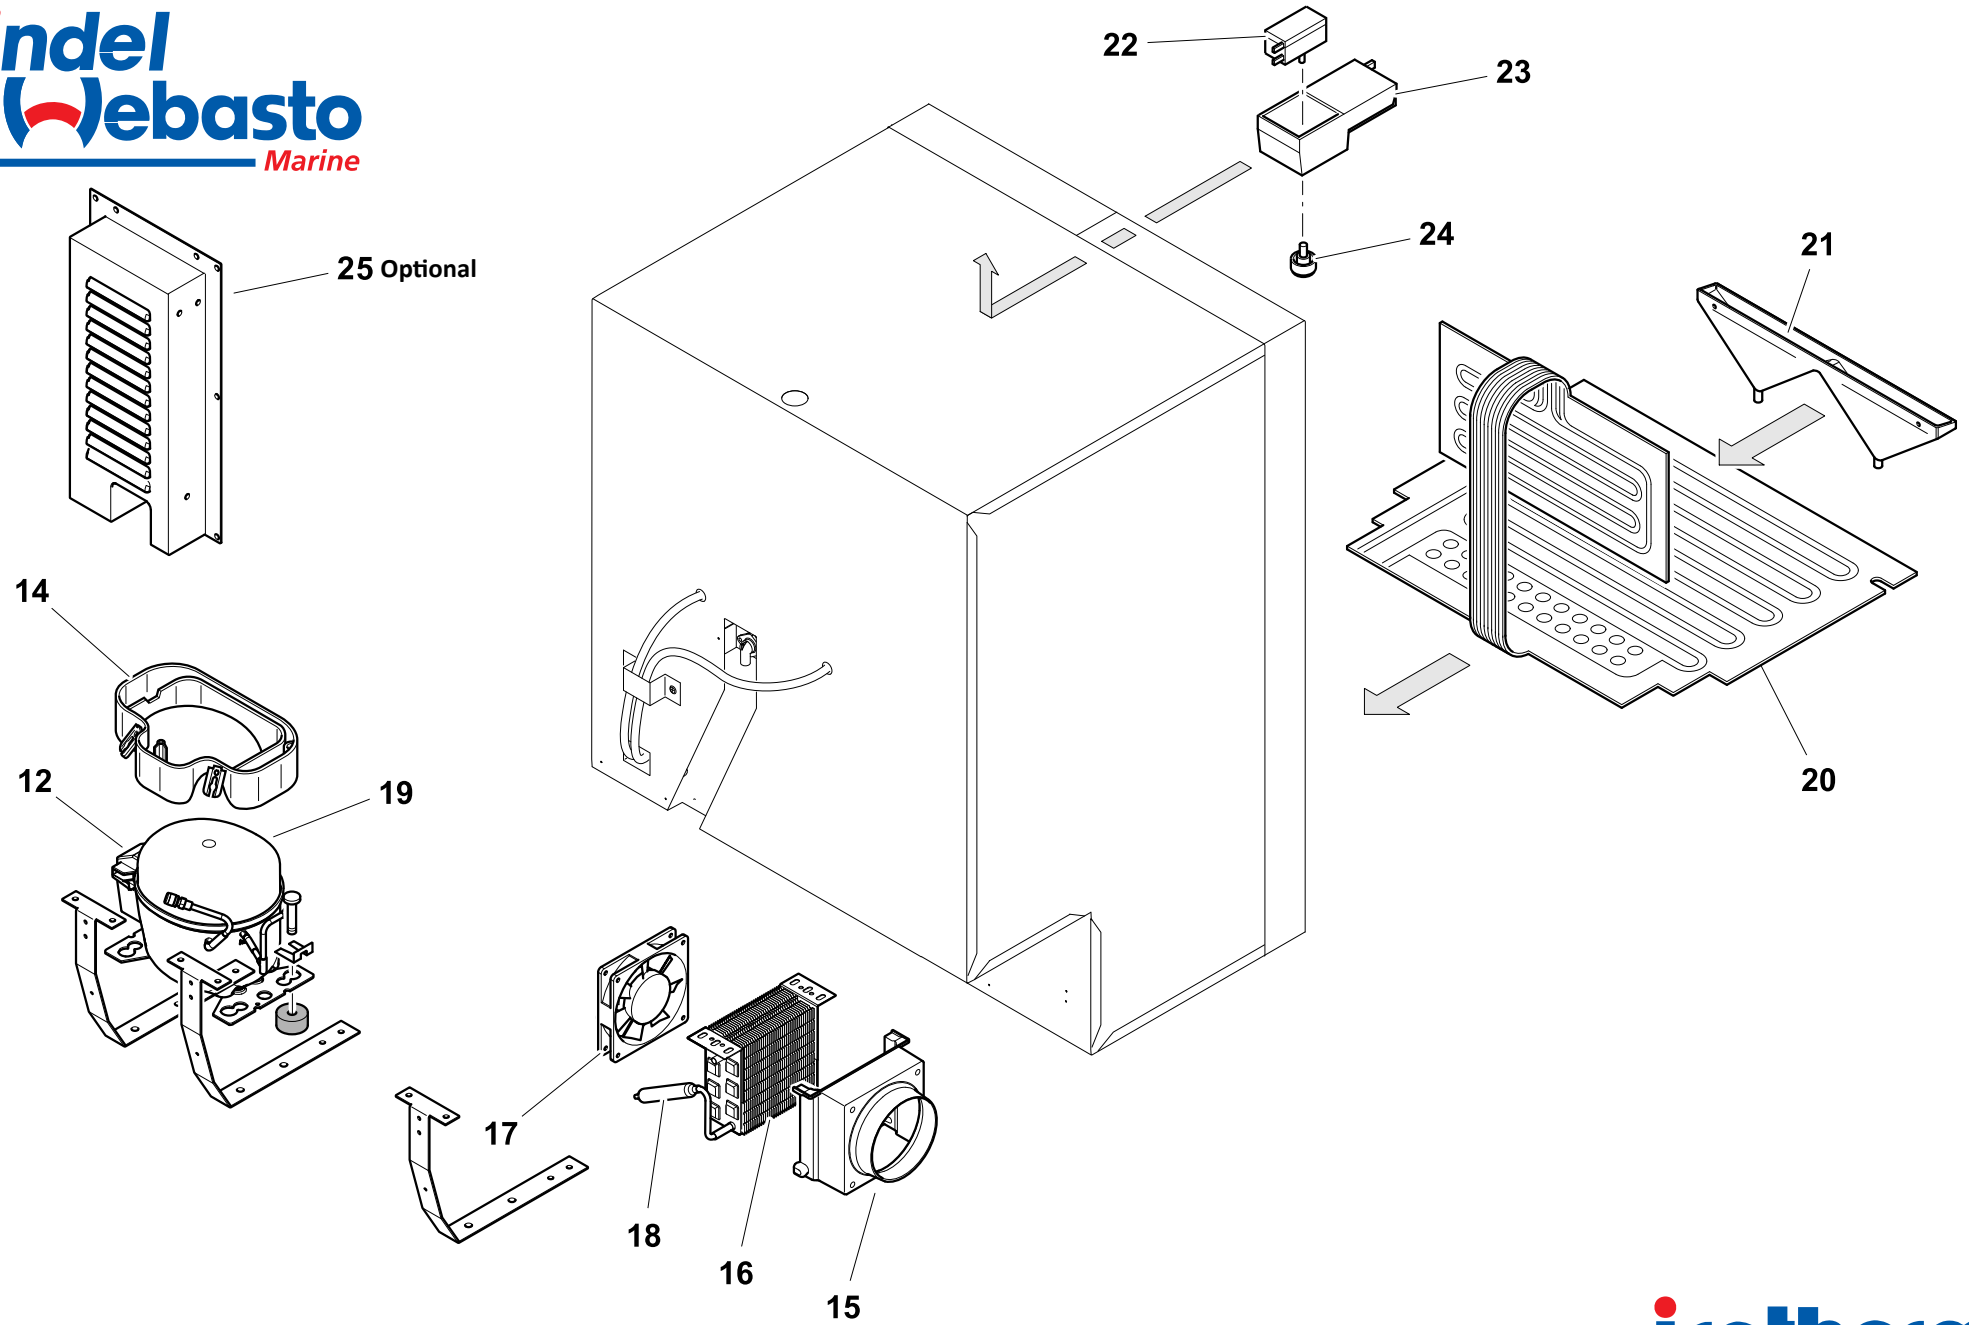

DR 160 Frigo-Freezer - CABINET

DR 160 Frigo-Freezer - COOLING UNIT

RICAMBI DR 160 Frigo-Freezer SPARE PARTS DR 160 Frigo-Freezer

NUMERO NUMBER	CODICE ARTICOLO ITEM CODE	DESCRIZIONE ARTICOLO ITEM DESCRIPTION
3	SGB00130AA	FLANGIA FLUSH MOUNTING INOX 3- LATI DR160 FLUSH MOUNTING FRAME 3-SIDE DR160
4	SGB00167AA	FLANGIA FM LATO INFERIORE DR160 INOX LOWER SIDE FM FRAME DR 160 INOX
5	SGC00388AA	CASSETTO SUPERIORE COMPLETO DR160LIGHT COMPLETE UPPER DRAWER DR160LIGHT
6	SGD00027AA	KIT GUIDE SCORRIMENTO PER CASSETTO DR49/DR65/DR55F/DR160/DR190 SLIDE DRAWER KIT FOR DR49/DR65/DR55F/DR160/DR190
7	SGC00397AA	CASSETTO INFERIORE COMPLETO DR160 LIGHT RIF. G905 COMPLETE LOWER DRAWER DR160 LIGHT REF. G905
8	SGD00012AA	MANIGLIA INOX "CRUISE INOX" INOX HANDLE/LOCKER FOR "CRUISE INOX"
9	SGC00396AA	CASSETTO PLASTICA INFERIORE DR160 LIGHT PLASTIC LOWER DRAWER FOR DR160 LIGHT
10	SGC00398AA	CASSETTO PLASTICA SUPERIORE DR160 LIGHT PLASTIC UPPER DRAWER FOR DR160 LIGHT
11	SGB00117AA	SCONTRINO INOX MANIGLIA CASSETTO INFERIORE DR160/DR190 HINGE DOOR HANDLE FOR DR160/DR190 BOTTOM DRAWER
12	SBA00031DA	COMPRESSORE DANFOSS BD80F SENZA CENTRALINA DANFOSS COMPRESSOR BD80F WITHOUT ELECTRICAL UNIT
14	SBE00208AA	RACCOGLIGOCCE COMPRESSORE DR160 LIGHT DRIP TRAY DR160 LIGHT COMPRESSOR
15	SBE00110AA	CONVOGLIATORE CR200-FF DR160 LIGHT PLASTIC AIR CONVEYER FOR CR200-FF DR160 LIGHT
16	SBD00098AA	CONDENSATORE AD ARIA 120x120x60 CONDENSER AIR 120x120x60
17	SBG00005BA	VENTOLA CABLATA 12V LOW SPEED FAN 12V LOW SPEED FOR COMPACT AND CRUISE
18	SBD00007AA	FILTRO DR160 LIGHT FILTER FOR DR160 LIGHT
19	SEG00024DA	CENTRALINA DANFOSS BD80F12/24V RIF. 101N0280 ELECTRONIC UNIT DANFOSS BD80F12/24V REF. 101N0280
20	SBF00114AA	EVAPORATORE DR160 LIGHT FRIGO-FREEZER RIF. G891 DR160 LIGHT FRIDGE-FREEZER EVAPORATOR REF. G891
21	SBE00210AA	RACCOGLIGOCCE INTERNO DR160 LIGHT FRIGO-FREEZER RIF. G892 DRIP TRAY INTERNAL DR160 LIGHT FRIDGE-FREEZER REF. G892
22	SEA00119DA	TERMOSTATO DR160/V LIGHT & FRIGO/FREEZER/ICEMAKER THERMOSTAT DR160/V LIGHT & FRIDGE/FREEZER/ICEMAKER
23	SEC00004DA	PLAFONIERA COMPLETA 12/24V C. INTERNAL LIGHT KIT 12-24V C.
24	SEA00093AA	MANOPOLA TERMOSTATO CRUISE 49/65/85/130 DR49/55/65 C. THERMOSTAT KNOB CRUISE 49/65/85/130 DR49/55/65C.
25	SED00035GA	POWER PACK 230V 47/63HZ 24V DC/7A BD80F POWER PACK 230V 47/63HZ 24V DC/7A BD80F
25	SED00035PA	POWER PACK 115V 47/63HZ 24V DC/7A BD80F POWER PACK 115V 47/63HZ 24V DC/7A BD80F