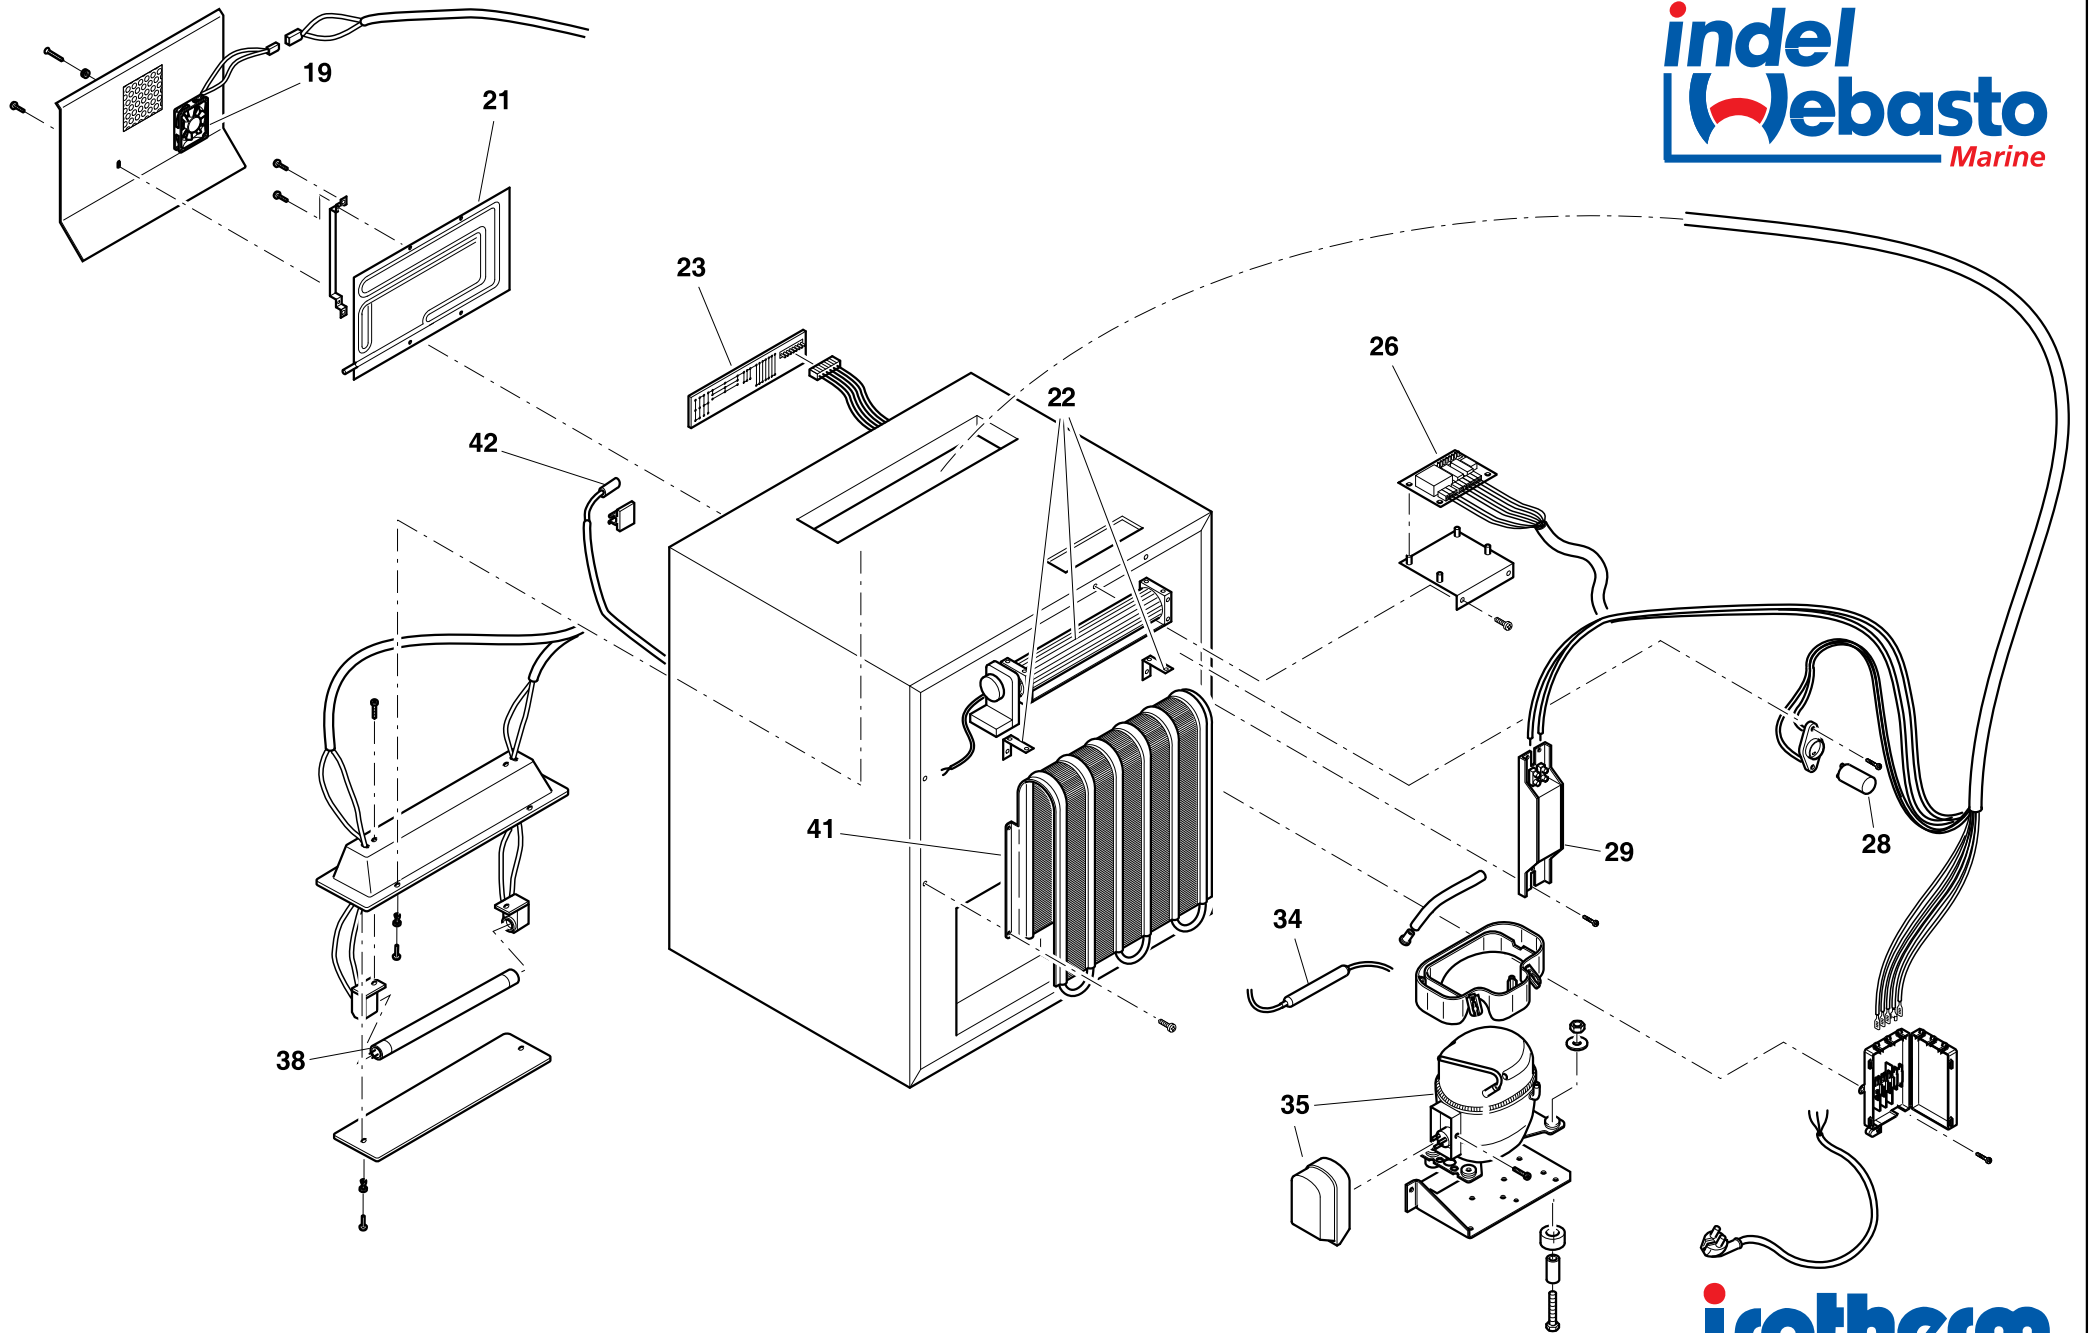

**CANTINA 35 BOTTIGLIE - CABINET**

**CANTINA 35 BOTTIGLIE - COOLING UNIT**

NUMERO NUMBER	CODICE ARTICOLO ITEM CODE	DESCRIZIONE ARTICOLO ITEM DESCRIPTION
3	SCB00004AA	LAMIERA SUPERIORE COPERTURA CANTINA 23 BOTTIGLIE UPPER COVER FOR WINE CELLAR 23 BOTTLES
4	SHA00086AA	MASCHERINA TEMPERATURA CANTINA DIVINO 35 BOTTIGLIE TEMPERATURE LABEL WINE CELLAR DIVINO 35 BOTTLES
7	SGB00170AA	FERMOPORTA CANTINA DIVINO 23/35 BOTTIGLIE BLOCK DOOR WINE CELLAR DIVINO 23/35 BOTTLES
8	SGB00169AA	FLANGIA CANTINA DIVINO 35 BOTTIGLIE DIVINO 35 BOTTLES FRAME
10	SGF00027AA	CHIUSURA SICUREZZA SOUTHCO CANTINA DIVINO 23/35 BOTTIGLIE GRABBER DOOR CATCH WINE CELLAR DIVINO 23/35 BOTTLES
11	SGD00044AA	MANIGLIA COMPLETA DI VITI PER CANTINA DIVINO 23/35 BOTTIGLIE HANDLE WITH SCREWS FOR DIVINO WINE CELLAR 23/35 BOTTLES
12	SGC00286AA	PORTA VETRO CANTINA 35 BOTTIGLIE DX GLASS DOOR RH WINE CELLAR 35 BOTTLES
13	SBE00208AA	GRIGLIA CANTINA DIVINO 23/35 BOTTIGLIE CORTA SHORT SHELF WINE CELLAR DIVINO 23/35
14	SBE00209AA	GRIGLIA CANTINA DIVINO 23/35 BOTTIGLIE LUNGA LONG SHELF WINE CELLAR DIVINO 23/35
16	SDF00080AA	TAPPETINO ANTISCIVOLO CANTINA DIVINO 23/35 BOTTIGLIE RIF. 1.5.621.2/0 ANTI SLIP MAT WINE CELLAR DIVINO 23/35 BOTTLES REF. 1.5.621.2/0
19	SBG00016AB	VENTOLA INTERNA PER CANTINA DIVINO 23/35 BOTTIGLIE 230V INTERNAL FAN FOR DIVINO WINE CELLAR 23/35 BOTTIGLIE 230V
21	SBF00112AA	EVAPORATORE CANTINA 36 BOTTIGLIE WINE CELLAR 36 BOTTLES EVAPORATOR
22	SBG00042AA	VENTILATORE ORRIZZONTALE POSTERIORE CANTINA DIVINO 23/35 BOTTIGLIE 230V HORIZONTAL FAN WINE CELLAR DIVINO 23/35 BOTTLES 230V
22	SBG00043AA	VENTILATORE ORRIZZONTALE POSTERIORE CANTINA DIVINO 23/35 BOTTIGLIE 115V HORIZONTAL FAN WINE CELLAR DIVINO 23/35 BOTTLES 115V
23	SEG00054AA	SCHEDA DISPLAY TERMOSTATO CANTINA DIVINO 35 BOTTIGLIE 115/230V THERMOSTAT DISPLAY EL. BOARD WINE CELLAR DIVINO 35 BOTTLES 115/230V
26	SEG00055AA	SCHEDA DI POTENZA PER CANTINA 23/35 BOTTIGLIE 115V POWER CARD FOR WINE CELLAR 23/35 BOTTLES 115V
26	SEG00056AA	SCHEDA DI POTENZA PER CANTINA 35 BOTTIGLIE 230V POWER CARD FOR WINE CELLAR 35 BOTTLES 230V
28	SED00039AA	STARTER CANTINA DIVINO 23/35 BOTTIGLIE 115/230V DIVINO WINE CELLAR 23/35 BOTTLES STARTER 115/230V
29	SEH00015LA	ALIMENTATORE PER LAMPADE CANTINA DIVINO 23/35 BOTTIGLIE 230V LAMP POWER PACK WINE CELLAR DIVINO 23/35 BOTTLES 230V
29	SEH00016MA	ALIMENTATORE PER LAMPADE CANTINA DIVINO 23/35 BOTTIGLIE 115V LAMP POWER PACK WINE CELLAR DIVINO 23/35 BOTTLES 115V
34	SBD00073AA	FILTRO 10Gr PER R134a B041 TUBO 5+2mm D. 16 L. 119 (CRUISE/DANFOSS) FILTER 10Gr FOR R134a B041 TUBE 5+2mm (CRUISE/DANFOSS)
35	SBA00046HA	COMPRESSORE CANTINA DIVINO 23/35 BOTTIGLIE 230V WINE CELLAR DIVINO 23/35 BOTTLES COMPRESSOR 230V
35	SBA00047LA	COMPRESSORE CANTINA DIVINO 23/35 BOTTIGLIE 115V WINE CELLAR DIVINO 23/35 BOTTLES COMPRESSOR 115V
36	SEG00048NA	PTC STARTER COMPRESSORE CANTINA DIVINO 23/35 BOTTIGLIE 115/230V COMPRESSOR PTC STARTER WINE CELLAR DIVINO 23/35 BOTTLES 115/230V
38	SEC00039AA	LAMPADA NEON PER CANTINA DIVINO 23/35 BOTTIGLIE 115/230V NEON LAMP FOR DIVINO WINE CELLAR 23/35 BOTTLES 115/230V
41	SBD00146AA	CONDENSATORE CANTINA DIVINO 35 BOTTIGLIE CONDENSER WINE CELLAR DIVINO 35 BOTTLES
42	SEB00149AA	SONDA TEMPERATURA CANTINA DIVINO 23/35 BOTTIGLIE RIF. K220 TEMPERATURE PROBE WINE CELLAR DIVINO 23/35 BOTTLES REF. K220