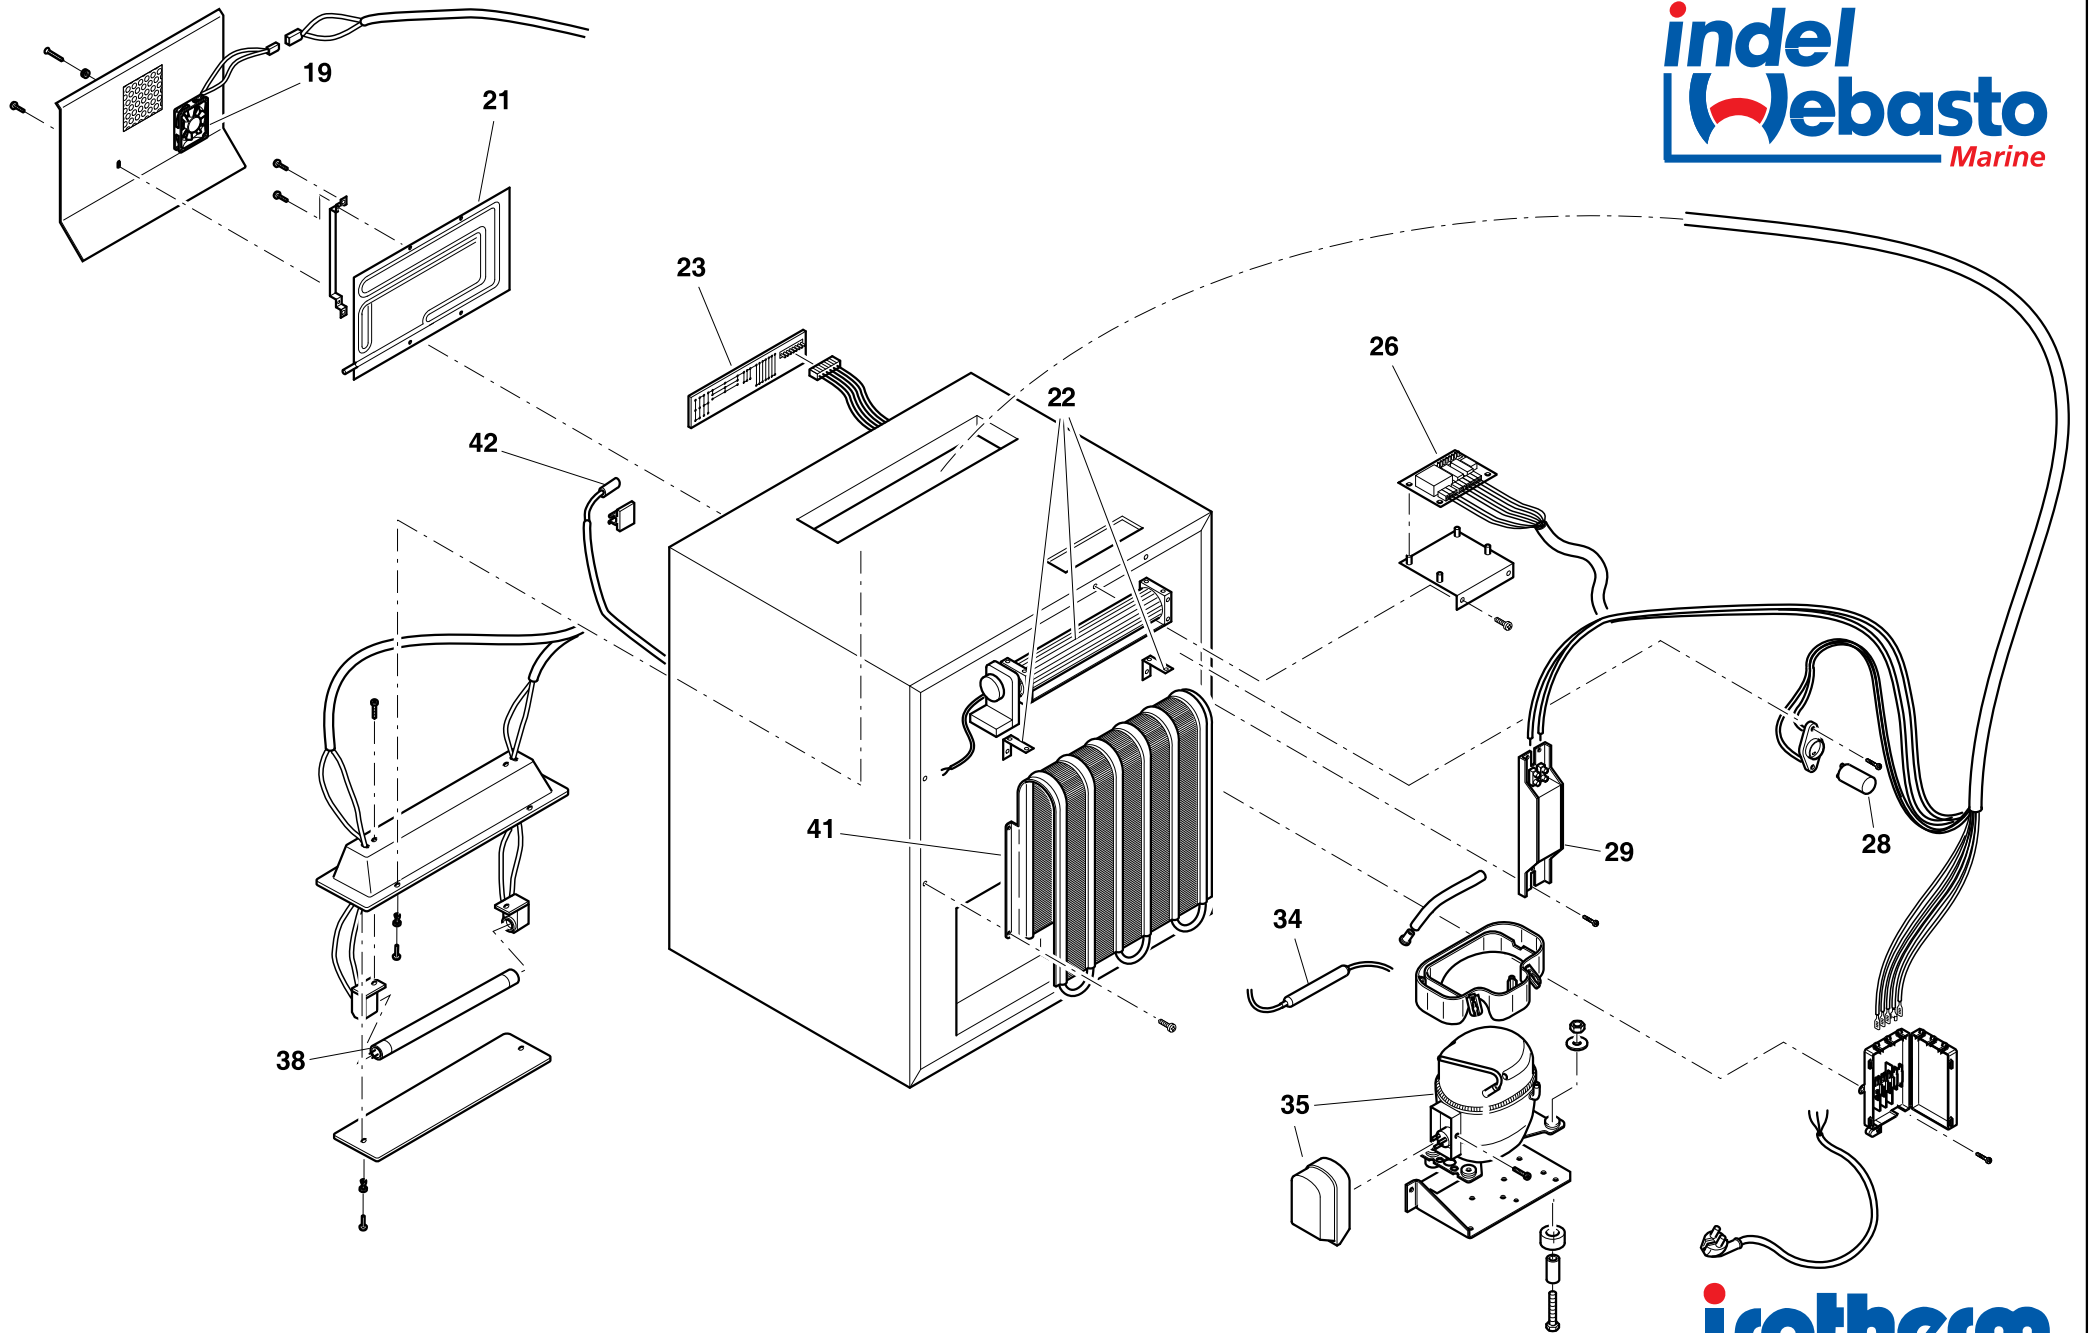

CANTINA 35 BOTTIGLIE - CABINET

CANTINA 35 BOTTIGLIE - COOLING UNIT

NUMERO NUMBER	CODICE ARTICOLO ITEM CODE	DESCRIZIONE ARTICOLO ITEM DESCRIPTION
3	SCB00004AA	LAMIERA SUPERIORE COPERTURA CANTINA 23 BOTTIGLIE UPPER COVER FOR WINE CELLAR 23 BOTTLES
4	SHA00086AA	MASCHERINA TEMPERATURA CANTINA DIVINO 35 BOTTIGLIE TEMPERATURE LABEL WINE CELLAR DIVINO 35 BOTTLES
7	SGB00170AA	FERMOPORTA CANTINA DIVINO 23/35 BOTTIGLIE BLOCK DOOR WINE CELLAR DIVINO 23/35 BOTTLES
8	SGB00169AA	FLANGIA CANTINA DIVINO 35 BOTTIGLIE DIVINO 35 BOTTLES FRAME
10	SGF00027AA	CHIUSURA SICUREZZA SOUTHCO CANTINA DIVINO 23/35 BOTTIGLIE GRABBER DOOR CATCH WINE CELLAR DIVINO 23/35 BOTTLES
11	SGD00044AA	MANIGLIA COMPLETA DI VITI PER CANTINA DIVINO 23/35 BOTTIGLIE HANDLE WITH SCREWS FOR DIVINO WINE CELLAR 23/35 BOTTLES
12	SGC00286AA	PORTA VETRO CANTINA 35 BOTTIGLIE DX GLASS DOOR RH WINE CELLAR 35 BOTTLES
13	SBE00208AA	GRIGLIA CANTINA DIVINO 23/35 BOTTIGLIE CORTA SHORT SHELF WINE CELLAR DIVINO 23/35
14	SBE00209AA	GRIGLIA CANTINA DIVINO 23/35 BOTTIGLIE LUNGA LONG SHELF WINE CELLAR DIVINO 23/35
16	SDF00080AA	TAPPETINO ANTISCIVOLO CANTINA DIVINO 23/35 BOTTIGLIE RIF. 1.5.621.2/0 ANTI SLIP MAT WINE CELLAR DIVINO 23/35 BOTTLES REF. 1.5.621.2/0
19	SBG00016AB	VENTOLA INTERNA PER CANTINA DIVINO 23/35 BOTTIGLIE 230V INTERNAL FAN FOR DIVINO WINE CELLAR 23/35 BOTTIGLIE 230V
21	SBF00112AA	EVAPORATORE CANTINA 36 BOTTIGLIE WINE CELLAR 36 BOTTLES EVAPORATOR
22	SBG00042AA	VENTILATORE ORRIZZONTALE POSTERIORE CANTINA DIVINO 23/35 BOTTIGLIE 230V HORIZONTAL FAN WINE CELLAR DIVINO 23/35 BOTTLES 230V
22	SBG00043AA	VENTILATORE ORRIZZONTALE POSTERIORE CANTINA DIVINO 23/35 BOTTIGLIE 115V HORIZONTAL FAN WINE CELLAR DIVINO 23/35 BOTTLES 115V
23	SEG00054AA	SCHEDA DISPLAY TERMOSTATO CANTINA DIVINO 35 BOTTIGLIE 115/230V THERMOSTAT DISPLAY EL. BOARD WINE CELLAR DIVINO 35 BOTTLES 115/230V
26	SEG00055AA	SCHEDA DI POTENZA PER CANTINA 23/35 BOTTIGLIE 115V POWER CARD FOR WINE CELLAR 23/35 BOTTLES 115V
26	SEG00056AA	SCHEDA DI POTENZA PER CANTINA 35 BOTTIGLIE 230V POWER CARD FOR WINE CELLAR 35 BOTTLES 230V
28	SED00039AA	STARTER CANTINA DIVINO 23/35 BOTTIGLIE 115/230V DIVINO WINE CELLAR 23/35 BOTTLES STARTER 115/230V
29	SEH00015LA	ALIMENTATORE PER LAMPADE CANTINA DIVINO 23/35 BOTTIGLIE 230V LAMP POWER PACK WINE CELLAR DIVINO 23/35 BOTTLES 230V
29	SEH00016MA	ALIMENTATORE PER LAMPADE CANTINA DIVINO 23/35 BOTTIGLIE 115V LAMP POWER PACK WINE CELLAR DIVINO 23/35 BOTTLES 115V
34	SBD00073AA	FILTRO 10Gr PER R134a B041 TUBO 5+2mm D. 16 L. 119 (CRUISE/DANFOSS) FILTER 10Gr FOR R134a B041 TUBE 5+2mm (CRUISE/DANFOSS)
35	SBA00050LA	COMPRESSORE CANTINA DIVINO 23/35 BOTTIGLIE 230V WINE CELLAR DIVINO 23/35 BOTTLES COMPRESSOR 230V
35	SBA00050HA	COMPRESSORE CANTINA DIVINO 23/35 BOTTIGLIE 115V WINE CELLAR DIVINO 23/35 BOTTLES COMPRESSOR 115V
36	SEG00048NA	PTC STARTER COMPRESSORE CANTINA DIVINO 23/35 BOTTIGLIE 115/230V COMPRESSOR PTC STARTER WINE CELLAR DIVINO 23/35 BOTTLES 115/230V
38	SEC00039AA	LAMPADA NEON PER CANTINA DIVINO 23/35 BOTTIGLIE 115/230V NEON LAMP FOR DIVINO WINE CELLAR 23/35 BOTTLES 115/230V
41	SBD00146AA	CONDENSATORE CANTINA DIVINO 35 BOTTIGLIE CONDENSER WINE CELLAR DIVINO 35 BOTTLES
42	SEB00149AA	SONDA TEMPERATURA CANTINA DIVINO 23/35 BOTTIGLIE RIF. K220 TEMPERATURE PROBE WINE CELLAR DIVINO 23/35 BOTTLES REF. K220