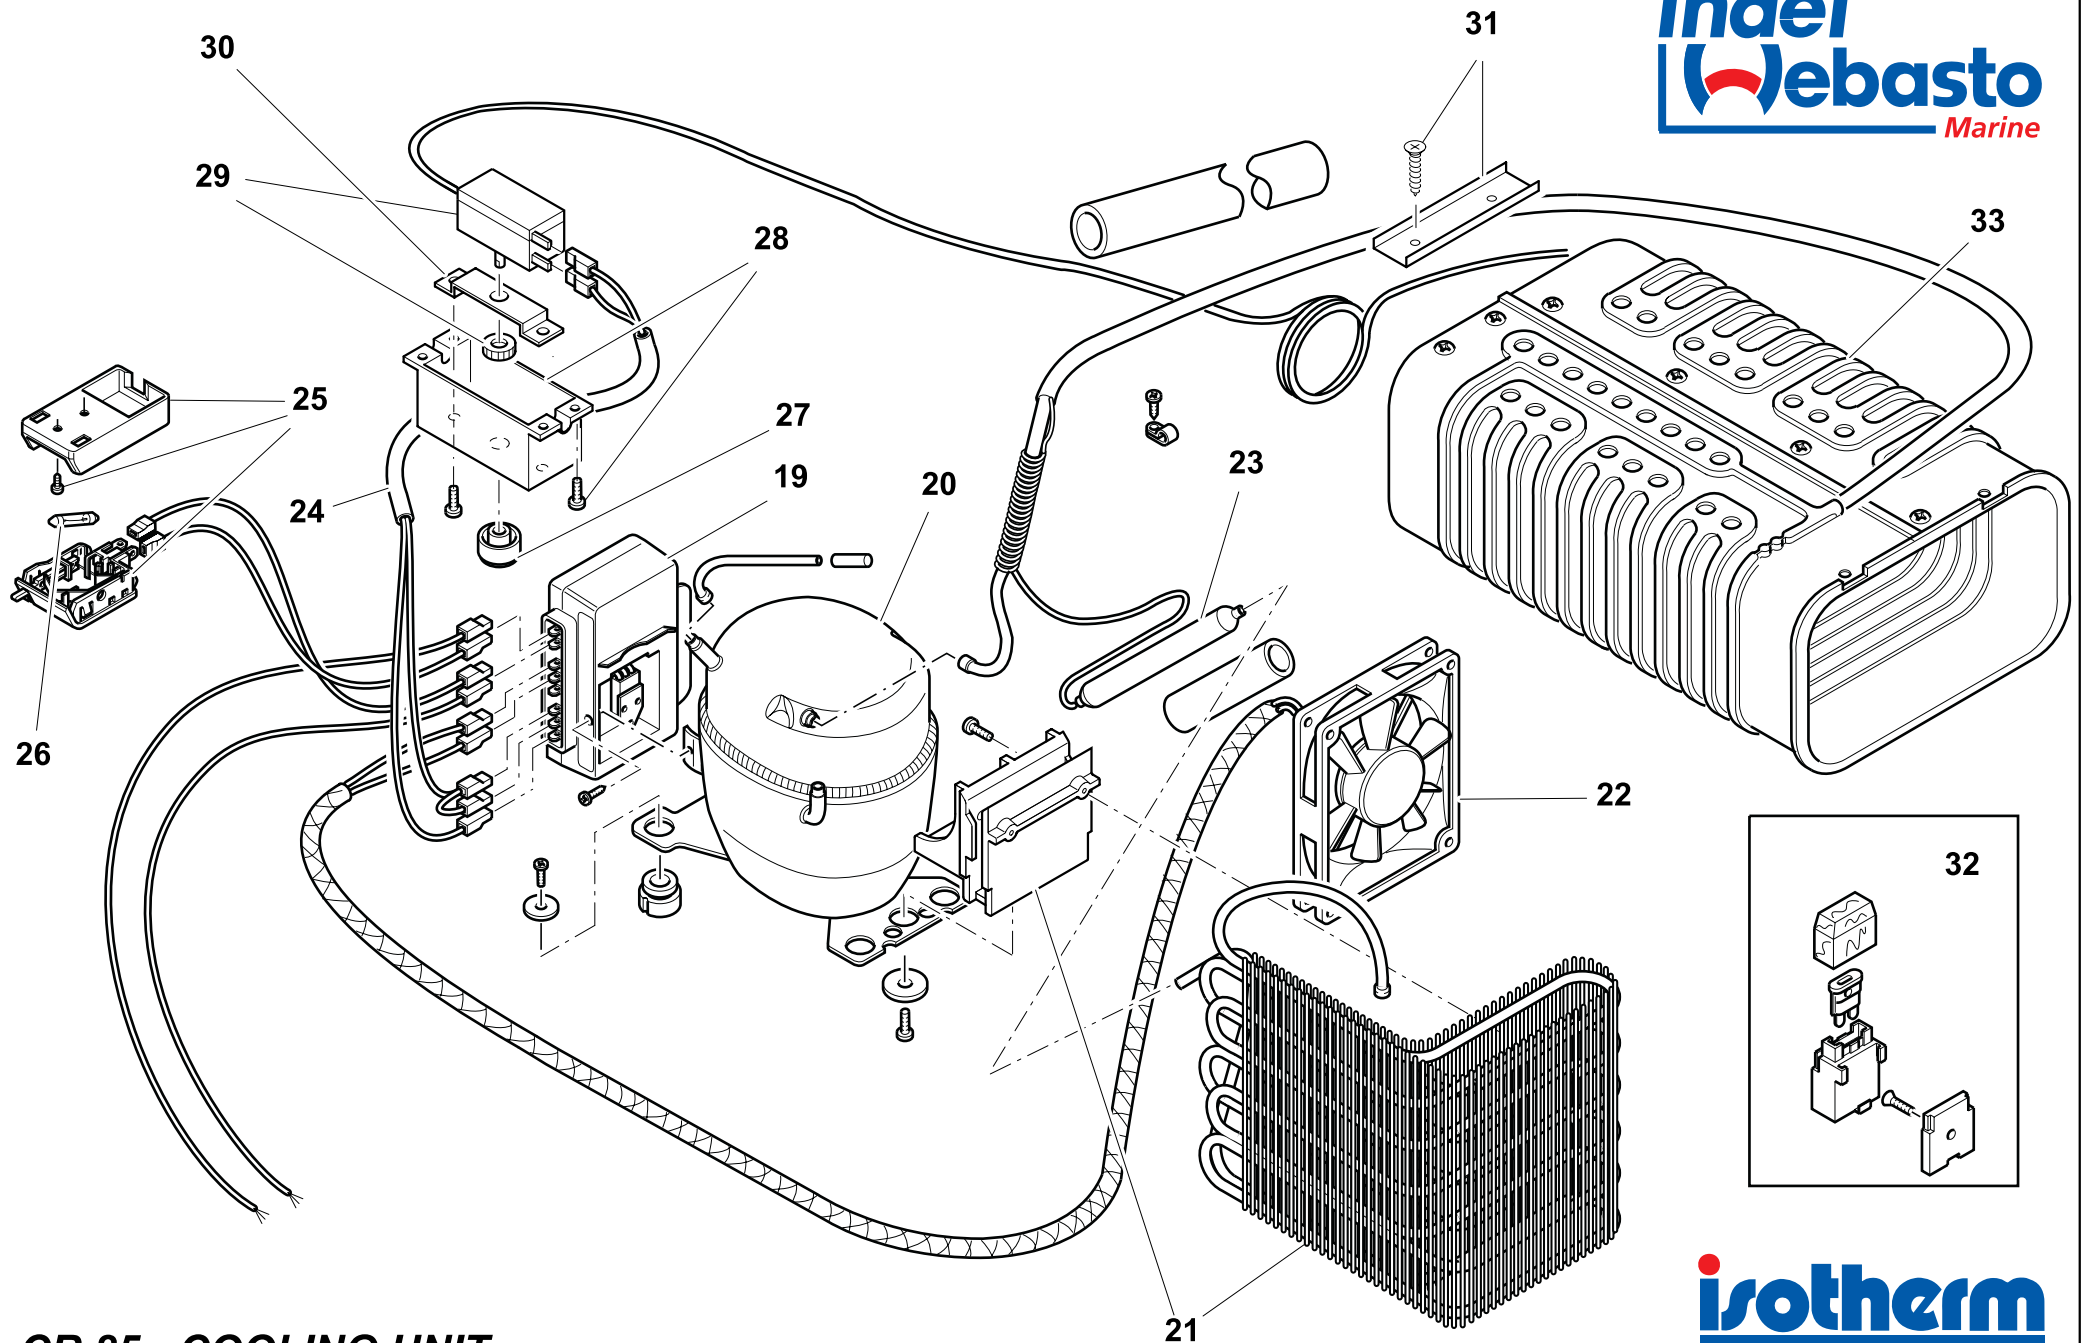

CR 85 - CABINET

CR 85 - COOLING UNIT

NUMERO NUMBER	CODICE ARTICOLO ITEM CODE	DESCRIZIONE ARTICOLO ITEM DESCRIPTION
1		
2	SGC00076AA	GRIGLIA SUPER. VENT. CR85 F099 TOP GRILL CR85 F099
3	SGB00030AA	SUPPORTO PERNO PORTA CR85 F081 TOP FOR CR85 F081
4	SBE00022AA	PERNO PORTA CRUISE F065 PIVOT CRUISE F065
5	SGC00053AA	GRIGLIA INT. SUPERIORE CR85 F086 SHELF FRIDGE SMALL CR85 F086
6	SDF00016AA	KIT FISSAGGIO EVAPORATORE PER CRUISE FIXING KIT FOR O-EVAPORATOR FOR CRUISE
7	SGC00071AA	FILONCINO METALLO PER BALCONCINO CR85 METAL RETAINER CR85
8	SGD00008AA	KIT MANIGLIA CRUISE F005 TP39212 DOOR KIT HANDLE CRUISE TP39212
9	SGA00039AA	PANNELLO PORTA CR85 GRIGIO STANDARD DOORFRONT GREY STANDARD CR85
10	SGC00055AA	PROFILO FISS. PANNELLO CR85 F076 PROFILE FOR FIXING PANEL CR85F076
11	SGC00035AA	PORTA CR85 F082 DOOR FOR CR85 F082
12	SGC00064AA	BALCONCINO CONTROPORTA CR85 F087 RETAINER CR85 F087
13	SGC00021AA	PORTINA EVAPORATORE EVAPORATOR DOOR FOR CR 42/4965/85/130/GE100 D007 F096
14	SGC00031AA	SGOCCIOLATOIO CR85/130 F085 DRIP TRAY CR85/130 F085
15	SGC00034AA	GRIGLIA INTERNA CR85 F084 SHELF CR85 F084
16	SBE00054AA	CERNIERA CRUISE CR85 DOOR SUPPORT CR85
17		
18	SDF00010AA	PIEDINI CRUISE RUBBER FOOT CRUISE/TB26 E073
19	SEG00002DA	CENTRALINA DANFOSS BD35/50F 12/24V ELECTRICAL UNIT DANF. 101N0210 BD35/50F 12/24V TP39310
19	SEG00030GA	CENTRALINA DANFOSS BD35/50F AC/DC 12/24V DC 110/220V AC ELECT. UNIT DANFOSS BD35F/50FAC/DC 12/24V-115/230V
20	SBA00002DA	COMPRESSORE DANFOSS BD35F DANFOSS COMPRESSOR BD35F 12/24V NO ELECTRICAL UNIT TP39301
21	SBD00028AA	CONDENSATORE A FILO AIR CONDENSER PIN TYPE WITH BRACKET (G251+G267) TP29014
22	SBG00005BA	VENTOLA CABLATA 12V LOW SPEED FAN 12V LOW SPEED FOR COMPACT AND CRUISE TP39236
23	SBD00073AA	FILTRO 10g PER CR FILTER 10Gr FOR R134a B041 TUBE 6+2mm (CRUISE/DANFOSS)
24		
25	SEC00003DA	PLAFONIERA COMPLETA 12/24V TP10014 INTERNAL LIGHT KIT 12-24V TP10014
26	SEC00005CA	LAMPADA A SILURO 24V-3W G115 LIGHT BULB 24V-3W G115
26	SEC00007BA	LAMPADA A SILURO 12V-3W G114 LIGHT BULB 12V-3W G114
27	SEA00003AA	MANOPOLA TERMOSTATO CR85/130/TR825 E083 THERMOSTAT KNOB FOR CR85/CR130/TR825 E083
28	SEA00015AA	SCATOLA PVC NERA TERMOSTATO E188 PLASTIC HOUSE THERMOSTATE BLACK E188
29	SEA00031DA	TERMOSTATO CR42/49/50/65/85/100/120/130/TB26/BI41 THERMOSTAT CR42/49/50/65/85/100/120/130/BI41/TB26/DF1/G112
30		
31	SEA00021AA	STAFFA FISSAGGIO TERMOSTATO THERMOSTAT PROBE ALUMINIUM FIXING BRACKET C009
32	SEB00039AA	KIT PORTA-FUSIBILE 15A FUSE-KIT 15A
33	SBF00039AA	EVAPORATORE CR85/130L G159 EVAPORATOR CR85/130L G159