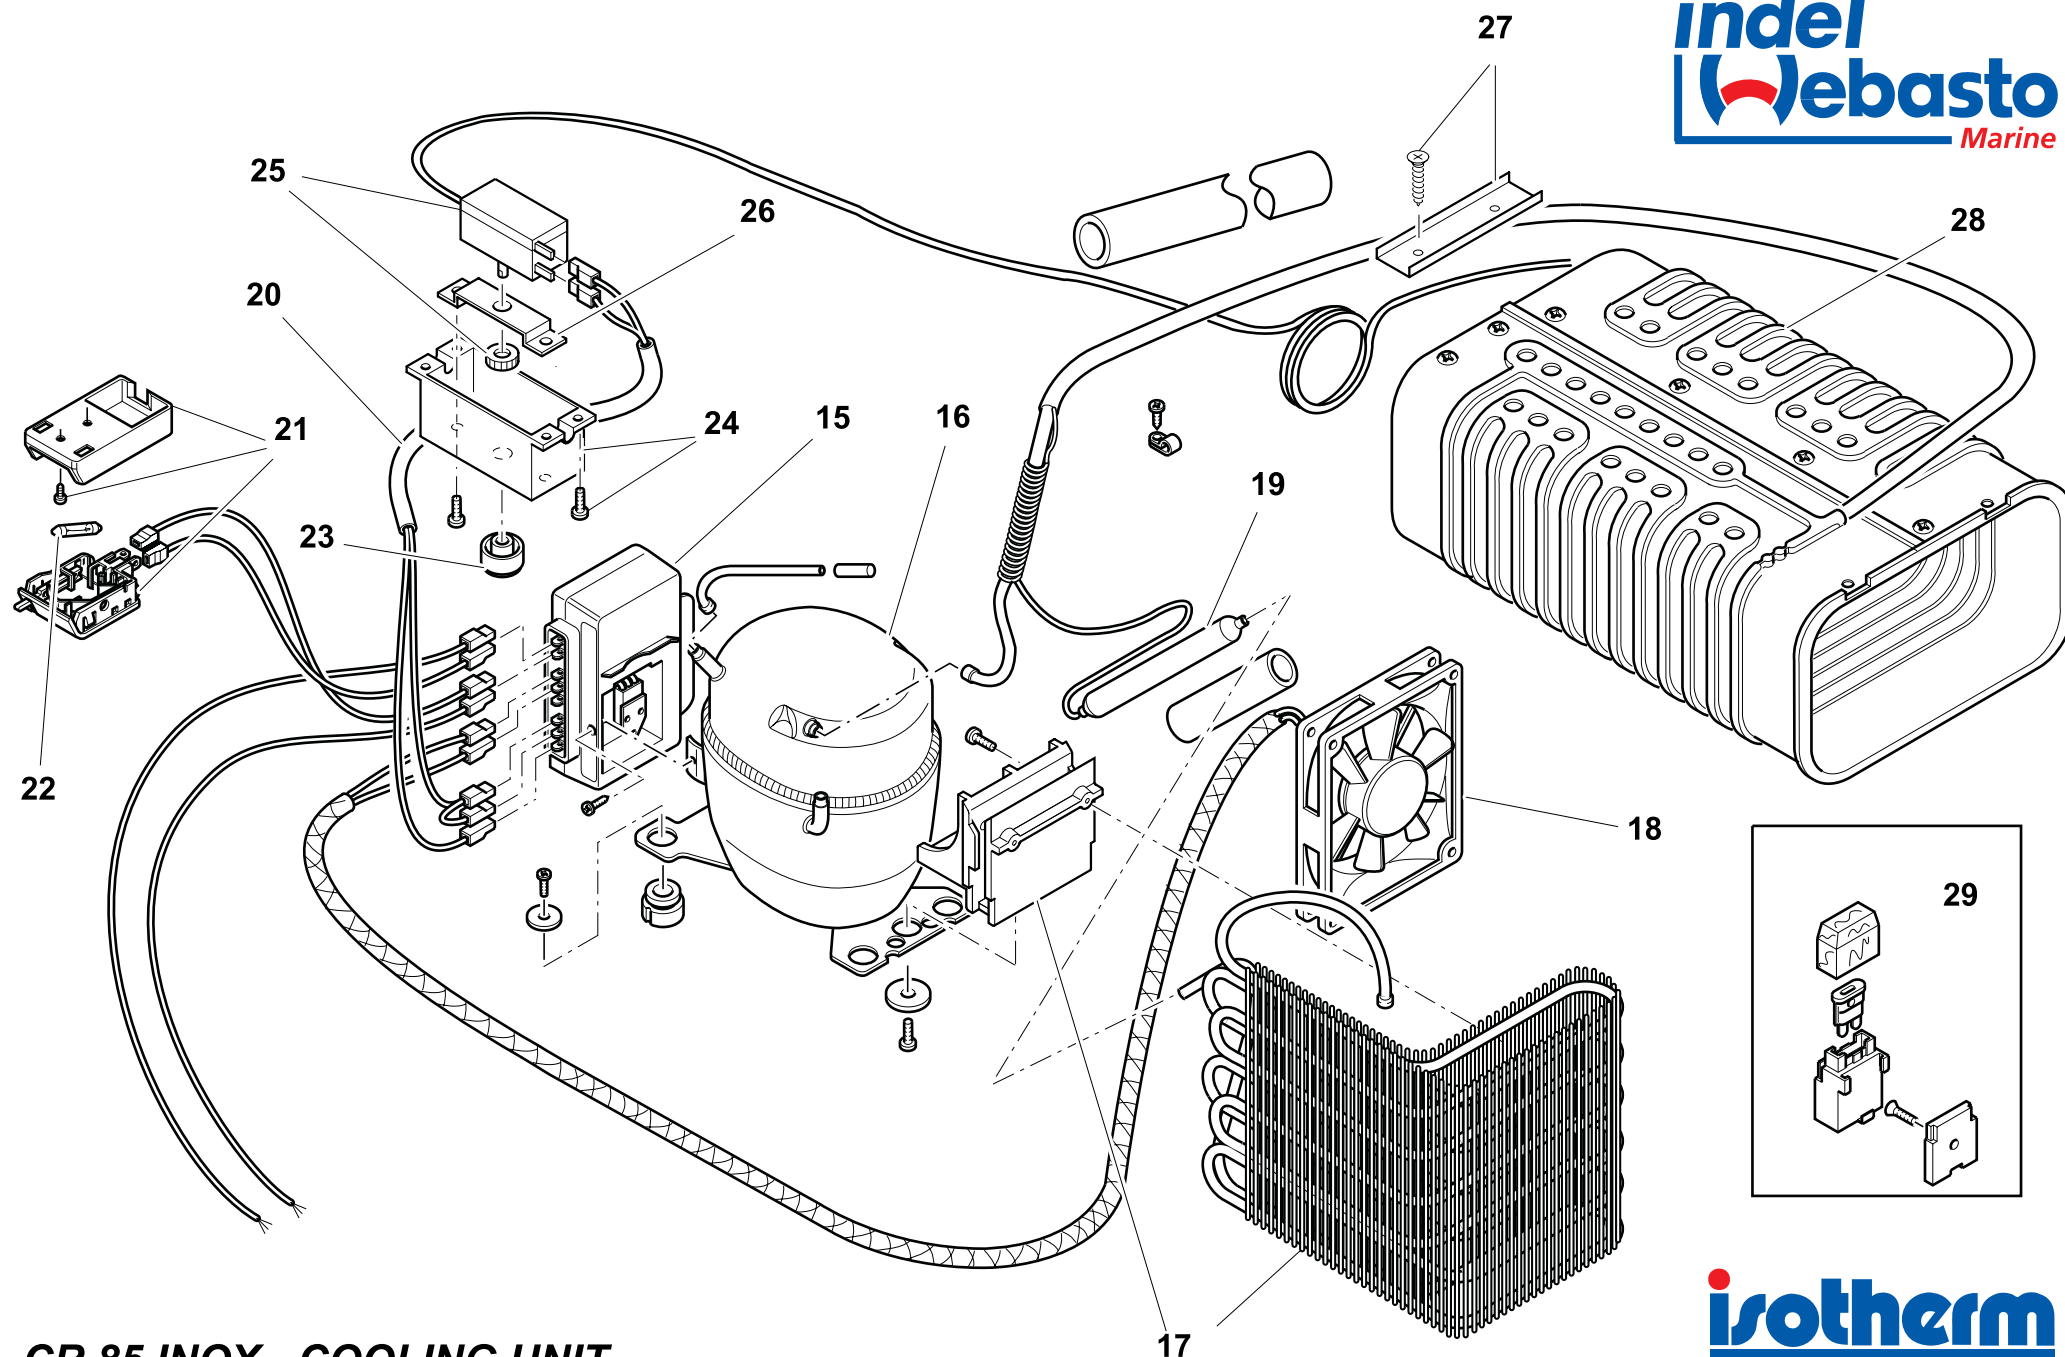

CR 85 INOX - CABINET

CR 85 INOX - COOLING UNIT

NUMERO	CODICE ARTICOLO	DESCRIZIONE ARTICOLO
NUMBER	ITEM CODE	ITEM DESCRIPTION
1		
2	SBE00068AA	CERNIERA INOX CR130/195 E TUTTI CR VER. INOX HINGE INOX FOR CR130/195 AND ALL VER. INOX TYPE
3	SGB00071AA	FLANGIA FM 3-LATI CR85 INOX PER FRIGO INOX 3-SIDE FLUSH MOUNTING FRAME FOR CR85 INOX
4	SGC00053AA	GRIGLIA INT. SUPERIORE CR85 SHELF FRIDGE SMALL CR85
5	SGC00126AA	PORTA INOX CR85 INOX DOOR CR85
6	SGD00012AA	MANIGLIA INOX "CRUISE INOX" INOX HANDLE/LOCKER FOR "CRUISE INOX"
7	SDF00016AA	KIT FISSAGGIO EVAPORATORE PER CRUISE FIXING KIT FOR O-EVAPORATOR FOR CRUISE
8	SGC00131AA	PORTINA EVAPORATORE CR INOX 49/65/85/130L EVAPORATOR DOOR CR INOX 49/65/85/130L
9	SGC00071AA	FILONCINO METALLO PER BALCONCINO CR85 METAL RETAINER CR85
10		
11	SGC00031AA	SGOCCIOLATOIO CR85/130 DRIP TRAY CR85/130
12	SGC00034AA	GRIGLIA INTERNA CR85 SHELF CR85
13		
14	SDF00010AA	PIEDINI CRUISE RUBBER FOOT CRUISE/TB26
15	SEG00002DA	CENTRALINA DANFOSS BD35/50F 12/24V ELECTRICAL UNIT DANF. 101N0210 BD35/50F 12/24V
15	SEG00030GA	CENTRALINA DANFOSS BD35/50F AC/DC 12/24V DC 110/220V AC ELECT. UNIT DANFOSS BD35F/50FAC/DC 12/24V-115/230V
16	SBA00002DA	COMPRESSORE DANFOSS BD35F DANFOSS COMPRESSOR BD35F 12/24V NO ELECTRICAL UNIT
17	SBD00028AA	CONDENSATORE A FILO AIR CONDENSER PIN TYPE WITH BRACKET
18	SBG00005BA	VENTOLA CABLATA 12V LOW SPEED FAN 12V LOW SPEED FOR COMPACT AND CRUISE
19	SBD00073AA	FILTRO 10g PER CR FILTER 10Gr FOR R134a B041 TUBE 6+2mm (CRUISE/DANFOSS)
20		
21	SEC00003DA	PLAFONIERA COMPLETA 12/24V INTERNAL LIGHT KIT 12-24V
22	SEC00005CA	LAMPADA A SILURO 24V-3W LIGHT BULB 24V-3W
22	SEC00007BA	LAMPADA A SILURO 12V-3W LIGHT BULB 12V-3W
23	SEA00003AA	MANOPOLA TERMOSTATO CR85/130/TR825 THERMOSTAT KNOB FOR CR85/CR130/TR825
24	SEA00015AA	SCATOLA PVC NERA TERMOSTATO PLASTIC HOUSE THERMOSTATE BLACK
25	SEA00031DA	TERMOSTATO CR42/49/50/65/85/100/120/130/TB26/BI41 THERMOSTAT CR42/49/50/65/85/100/120/130/BI41/TB26
26		
27	SEA00021AA	STAFFA FISSAGGIO TERMOSTATO THERMOSTAT PROBE ALUMINIUM FIXING BRACKET
28	SBF00039AA	EVAPORATORE CR85/130L EVAPORATOR CR85/130L
29	SEB00039AA	KIT PORTA-FUSIBILE 15A FUSE-KIT 15A