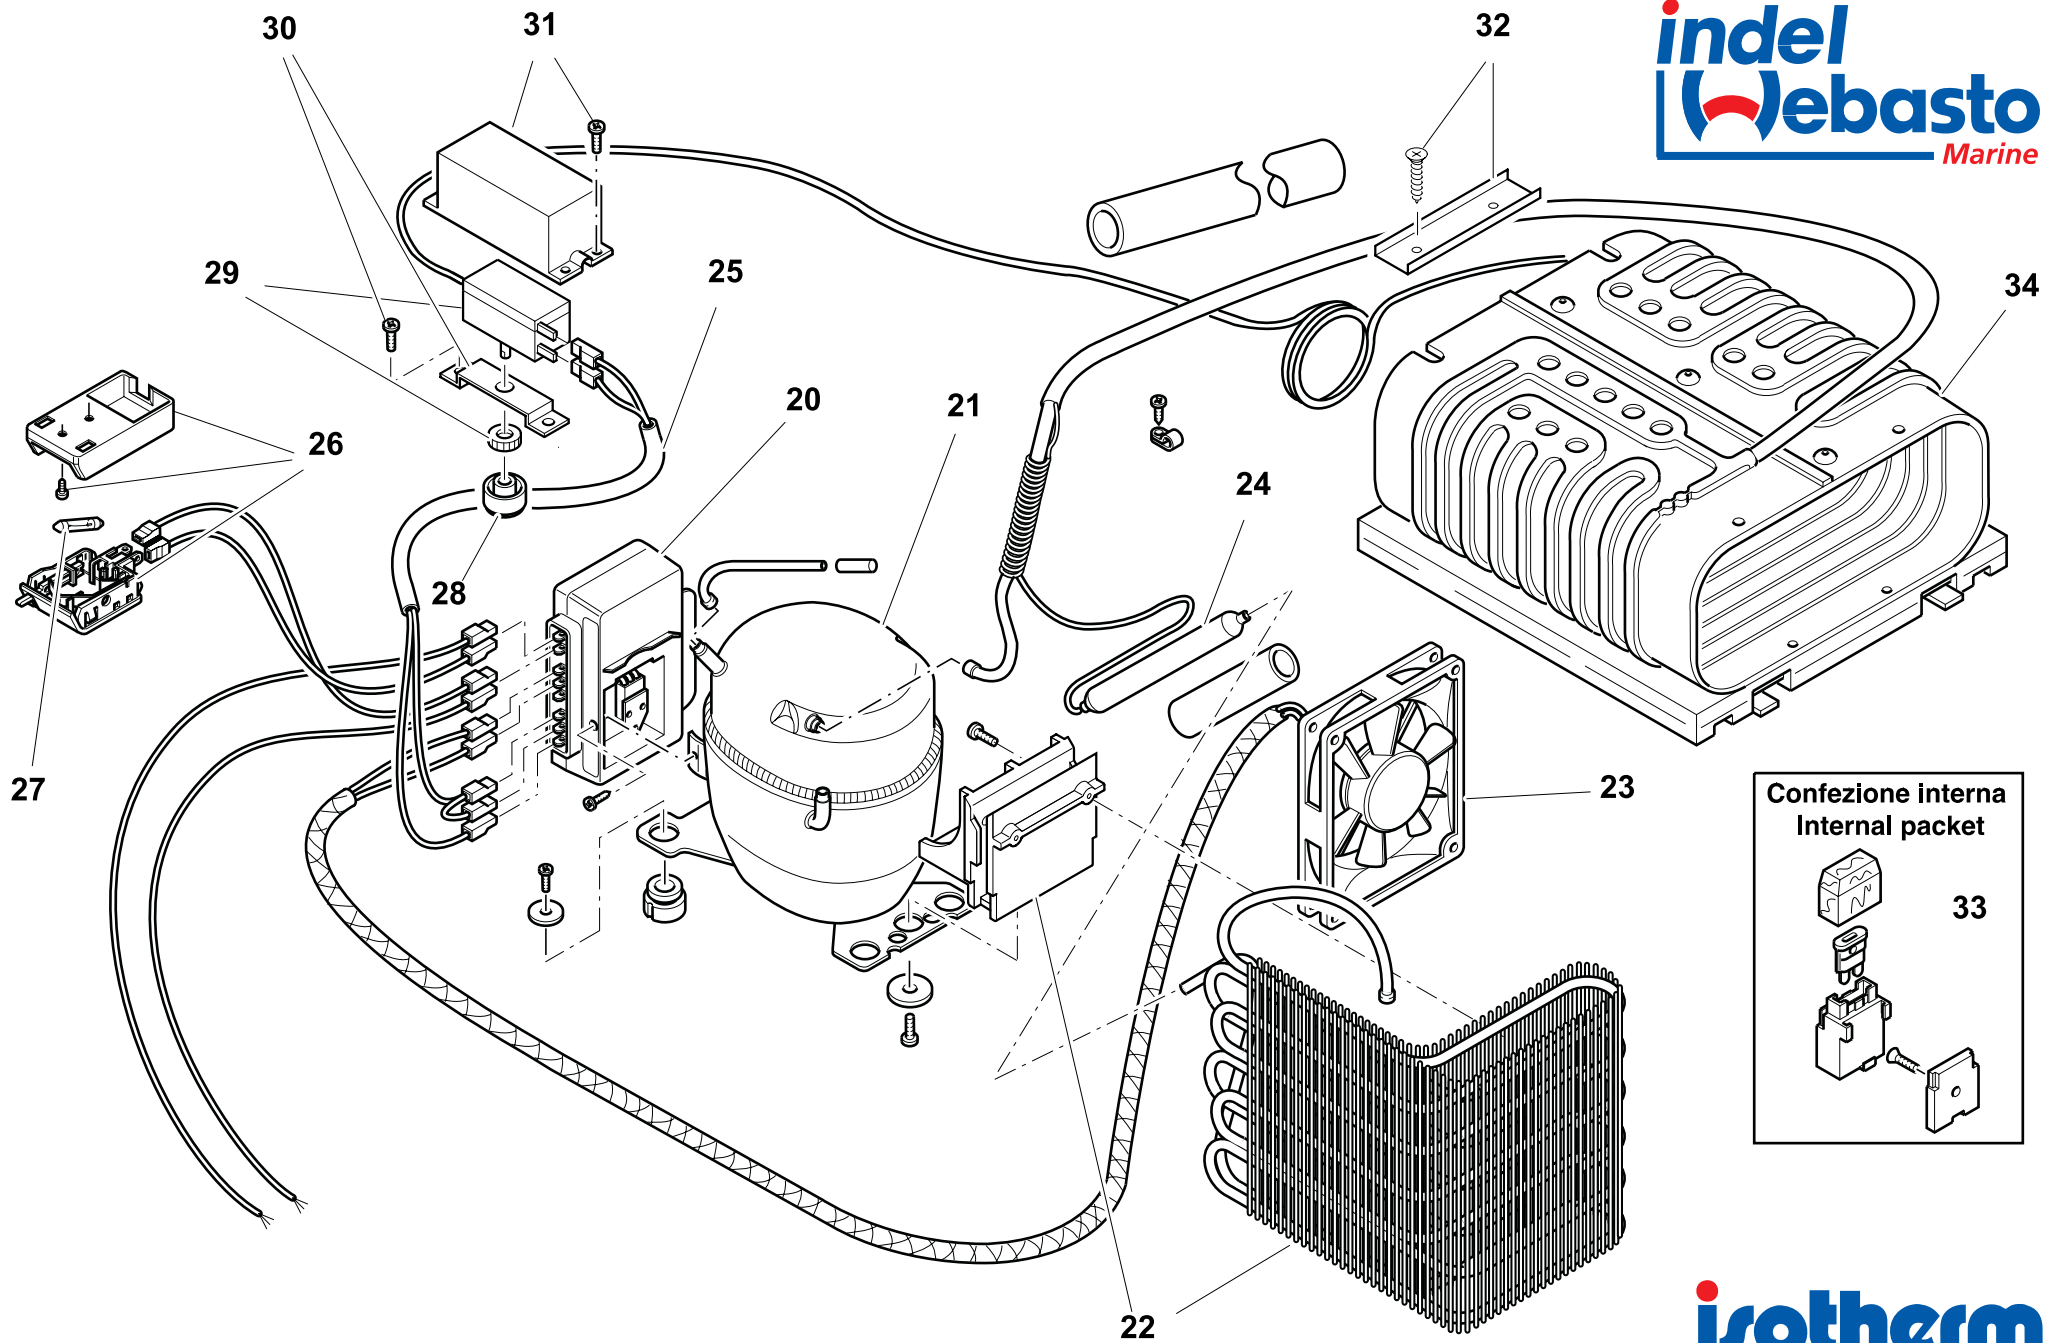

**CR 65 - CABINET**

Confezione interna  
 Internal packet

33

**CR 65 - COOLING UNIT**

NUMERO NUMBER	CODICE ARTICOLO ITEM CODE	DESCRIZIONE ARTICOLO ITEM DESCRIPTION
1		
2	SGB00005AA	SUPPORTO PERNO PORTA CR65 F078 TOP FOR CR65 F078
3	SGB00009AA	FLANGIA 3-LATI CR65 NERA 3-SIDE FIXING FRAME CR65 BLACK
4	SDF00016AA	KIT FISSAGGIO EVAPORATORE PER CRUISE FIXING KIT FOR O-EVAPORATOR FOR CRUISE
5	SBE00022AA	PERNO PORTA CRUISE F065 PIVOT CRUISE F065
6	SGD00008AA	KIT MANIGLIA CRUISE F005 TP39212 DOOR KIT HANDLE CRUISE TP39212
7	SGA00032AA	PANNELLO PORTA CR65 GRIGIO STANDARD DOORFRONT GREY STANDARD CR65
8	SGC00056AA	PROFILO FISS. PANNELLO CR65 F076 PROFILE FOR FIXING PANEL CR65F076
9	SGC00018AA	PORTA CR65 F072 DOOR FOR CR65 F072
10	SGC00065AA	BALCONCINO CONTROPORTA CR65 F075 RETAINER CR65 F075
11		
12	SGC00021AA	PORTINA EVAPORATORE EVAPORATOR DOOR FOR CR 42/4965/85/130/GE100 D007 F096
13	SGC00019AA	PORTASGOCCIOLATOIO CR42/49/65 D001 DRIP TRAY FRAME CR42/49/65 D001
14	SGC00020AA	SGOCCIOLATOIO CR42/49/65 D002 DRIP TRAY CR42/49/65 D002
15	SGC00009AA	GRIGLIA INTERNA CR65/CR65 FREEZER F073 INTERNAL SHELF CR65/CR65 FREEZER F073
16	SBE00068AA	CERNIERA INOX CR65/90/130/195/200 E TUTTI CR VER. INOX HINGE INOX FOR CR65/90/130/195/200 AND ALL VER. INOX TYPE
17		
18	SDF00010AA	PIEDINI CRUISE RUBBER FOOT CRUISE/TB26 E073
19	SGC00022AA	CUBETTIERA ICE CUBE D021
20	SEG00002DA	CENTRALINA DANFOSS BD35/50F 12/24V ELECTRICAL UNIT DANF. 101N0210 BD35/50F 12/24V TP39310
20	SEG00030GA	CENTRALINA DANFOSS BD35/50F AC/DC 12/24V DC 110/220V AC ELECT. UNIT DANFOSS BD35F/50FAC/DC 12/24V-115/230V
21	SBA00002DA	COMPRESSORE DANFOSS BD35F DANFOSS COMPRESSOR BD35F 12/24V NO ELECTRICAL UNIT TP39301
22	SBD00028AA	CONDENSATORE A FILO AIR CONDENSER PIN TYPE WITH BRACKET (G251+G267) TP29014
23	SBG00005BA	VENTOLA CABLATA 12V LOW SPEED FAN 12V LOW SPEED FOR COMPACT AND CRUISE TP39236
24	SBD00073AA	FILTRO 10g PER CR FILTER 10Gr FOR R134a B041 TUBE 6+2mm (CRUISE/DANFOSS)
25		
26	SEC00003DA	PLAFONIERA COMPLETA 12/24V TP10014 INTERNAL LIGHT KIT 12-24V TP10014
27	SEC00005CA	LAMPADA A SILURO 24V-3W G115 LIGHT BULB 24V-3W G115
27	SEC00007BA	LAMPADA A SILURO 12V-3W G114 LIGHT BULB 12V-3W G114
28	SEA00024AA	MANOPOLA TERMOSTATO CR49/50/65 G033 THERMOSTAT KNOB FOR CR49/65 G033
29	SEA00031DA	TERMOSTATO CR42/49/50/65/85/100/120/130/TB26/BI41 THERMOSTAT CR42/49/50/65/85/100/120/130/B41/TB26/DF1/G112
30		
31	SEA00015AA	SCATOLA PVC NERA TERMOSTATO E188 PLASTIC HOUSE THERMOSTATE BLACK E188
32	SEA00021AA	STAFFA FISSAGGIO TERMOSTATO THERMOSTAT PROBE ALUMINIUM FIXING BRACKET C009
33	SEB00039AA	KIT PORTA-FUSIBILE 15A FUSE-KIT 15A
34		