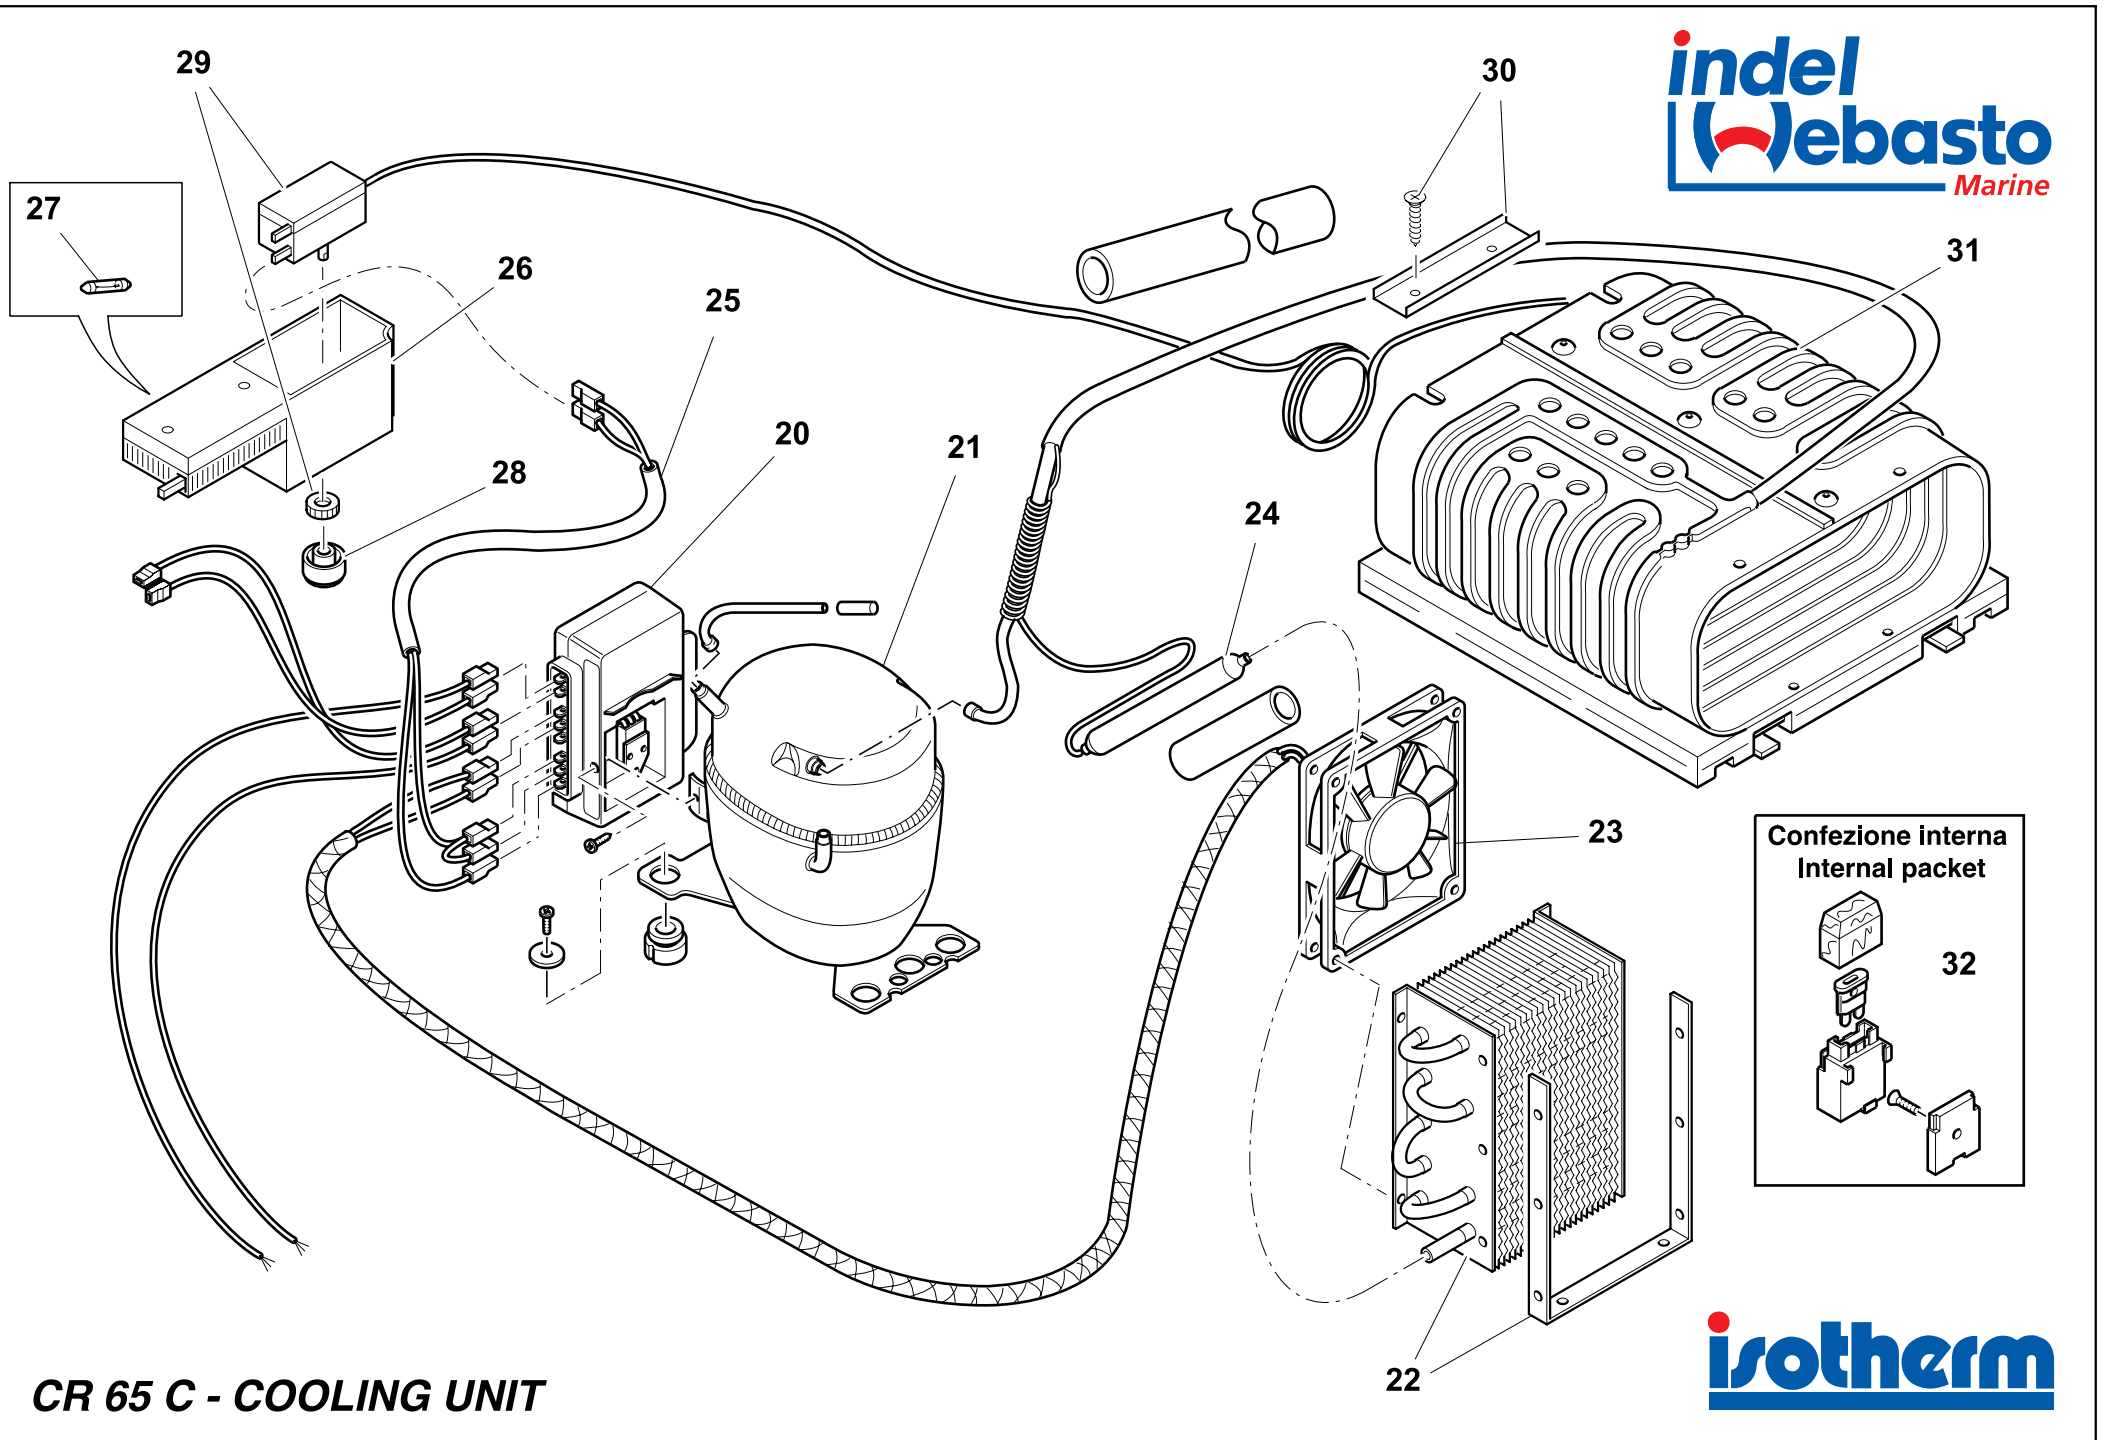

CR 65 - CABINET

NUMERO NUMBER	CODICE ARTICOLO ITEM CODE	DESCRIZIONE ARTICOLO ITEM DESCRIPTION
1		
2	SGB00121AA	TOP CR65 VERNICIATO NERO C. TOP CR65 BLACK PAINTED C.
3	SGB00009AA	FLANGIA 3-LATI CR65 NERA 3-SIDE FIXING FRAME CR65 BLACK
4	SDF00016AA	KIT FISSAGGIO EVAP. OVALE PER CRUISE KIT FOR FIXING EVAP. O FOR CRUISE
5	SBE00022AA	PERNO PORTA CRUISE F065 PIVOT CRUISE F065
6	SGD00008AA	KIT MANIGLIA CRUISE F005 TP39212 DOOR KIT HANDLE CRUISE TP39212
7	SGA00032AA	PANNELLO PORTA CR65 GRIGIO STANDARD DOORFRONT GREY STANDARD CR65
8		
9	SGC00231AA	PORTA COMPLETACR65 COMPLETE DOOR FOR CR65
10		
11		
12	SGC00229AA	PORTINA EVAPORATORE CRUISE 49/65 C. EVAPORATOR DOOR CRUISE 49/65 C.
13	SGC00019AA	PORTASGOCCIOLATOIO CR42/49/65 D001 DRIP TRAY FRAME CR42/49/65 D001
14	SGC00020AA	SGOCCIOLATOIO CR42/49/65 D002 DRIP TRAY CR42/49/65 D002
15		
16	SBE00068AA	CERNIERA INOX CR65/90/130/195/200 E TUTTI CR VER. INOX HINGE INOX FOR CR65/90/130/195/200 AND ALL VER. INOX TYPE
17		
18	SDF00010AA	PIEDINI CRUISE RUBBER FOOT CRUISE/TB26 E073
19	SGC00022AA	CUBETTIERA ICE CUBE D021
20	SEG00002DA	CENTRALINA DANFOSS BD35/50F 12/24V ELECTRICAL UNIT DANF. 101N0210 BD35/50F 12/24V TP39310
20	SEG00030GA	CENTRALINA DANFOSS BD35/50F AC/DC 12/24V DC 110/220V AC ELECT. UNIT DANFOSS BD35F/50FAC/DC 12/24V-115/230V
21	SBA00002DA	COMPRESSORE DANFOSS BD35F DANFOSS COMPRESSOR BD35F 12/24V NO ELECTRICAL UNIT TP39301
22	SBD00104AA	CONDENSATORE CRUISE 49/65 C. CRUISE 49/65 CONDENSER C.
23	SBG00037DA	VENTOLA 9x9 CR49/CR65 ELEGANCE FAN 9x9 CR49/CR65 ELEGANCE
24		
25		
26	SEA00094AA	SCATOLA TERMOSTATO CRUISE 49/65/85/130 C. THERMOSTAT BOX CRUISE 49/65/85/130 C.
27	SEC00005CA	LAMPADA A SILURO 24V-3W G115 LIGHT BULB 24V-3W G115
27	SEC00007BA	LAMPADA A SILURO 12V-3W G114 LIGHT BULB 12V-3W G114
28	SEA00093AA	MANOPOLA TERMOSTATO CRUISE 49/65/85/130 C. THERMOSTAT KNOB CRUISE 49/65/85/130 C.
29	SEA00092DA	TERMOSTATO CRUISE 49/65/85/130 C. THERMOSTAT CRUISE 49/65/85/130 C.
30		
31		
32	SEB00039AA	KIT PORTA-FUSIBILE 15A FUSE-KIT 15A