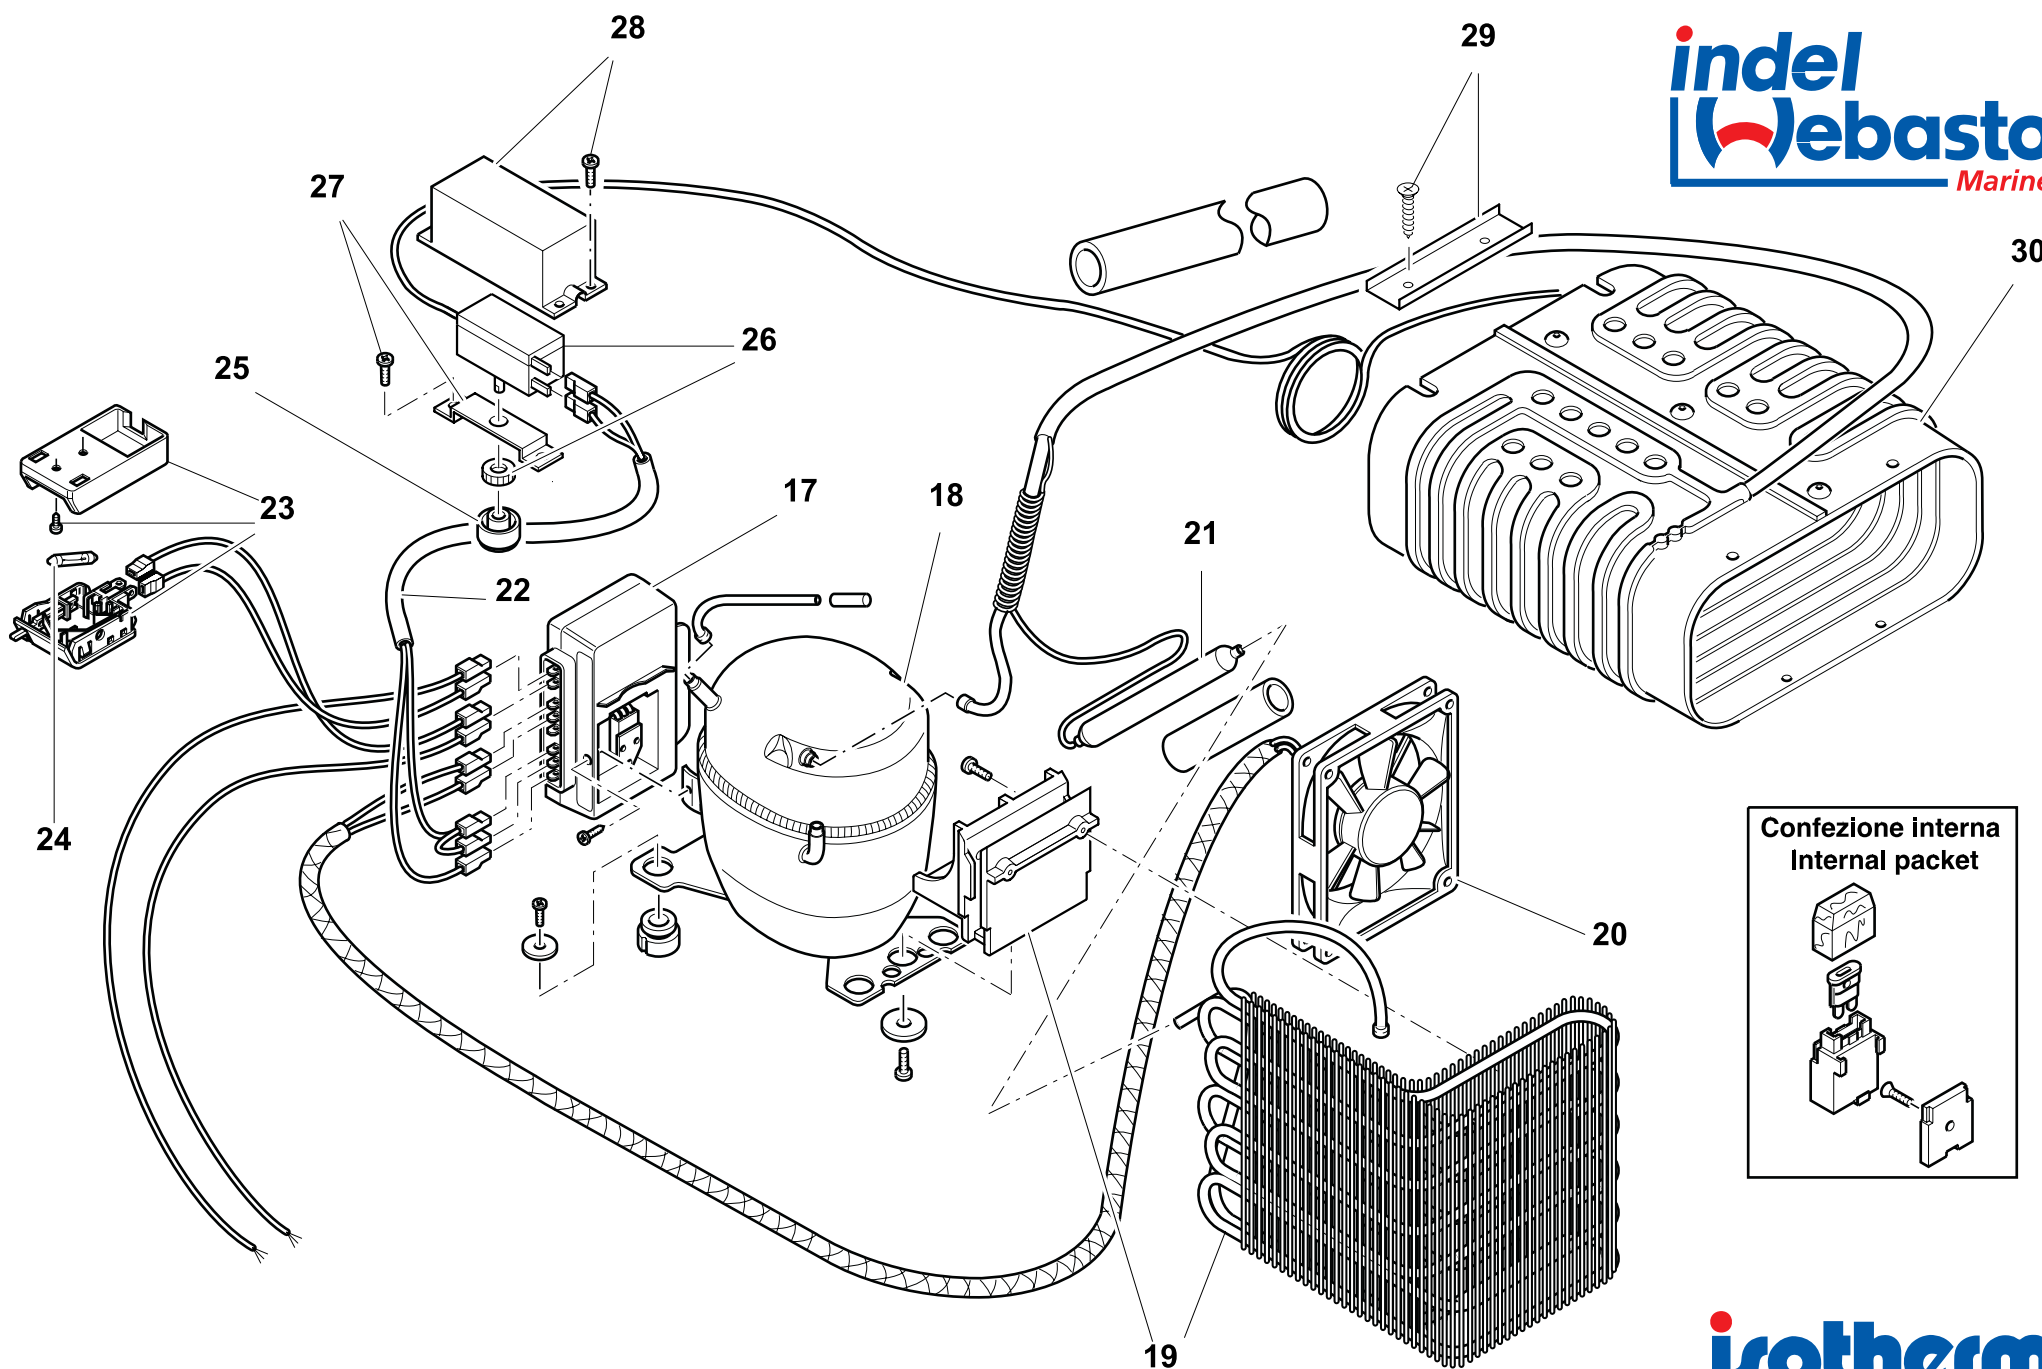

CR 49 INOX - CABINET

Confezione interna
Internal packet

NUMERO NUMBER	CODICE ARTICOLO ITEM CODE	DESCRIZIONE ARTICOLO ITEM DESCRIPTION
1		
2	SGC00022AA	CUBETTIERA ICE CUBE
3	SBE00068AA	CERNIERA INOX CR130/195 E TUTTI CR VER. INOX HINGE INOX FOR CR130/195 AND ALL VER. INOX TYPE
4	SGB00070AA	FLANGIA FM 3-LATI CR49 INOX PER FRIGO INOX 3-SIDE FLUSH MOUNTING FRAME FOR CR49 INOX
5	SDF00016AA	KIT FISSAGGIO EVAPORATORE PER CRUISE FIXING KIT FOR O-EVAPORATOR FOR CRUISE
6	SGC00131AA	PORTINA EVAPORATORE CR INOX 49/65/85/130L EVAPORATOR DOOR CR INOX 49/65/85/130L
7	SGC00019AA	PORTASGOCCIOLATOIO CR42/49/65 DRIP TRAY FRAME CR42/49/65
8	SGC00020AA	SGOCCIOLATOIO CR42/49/65 DRIP TRAY CR42/49/65
9	SGC00046AB	GRIGLIA INTERNA CR49 INTERNAL SHELF CR49
10		
11	SDF00010AA	PIEDINI CRUISE RUBBER FOOT CRUISE/TB26
12	SGC00079AA	BALCONCINO CR42(SUP. + INF.) CR49(SOLO SUP.) UP/LOWER RETAINER FOR CR42 - UPPER CR49
13	SGD00012AA	MANIGLIA INOX "CRUISE INOX" INOX HANDLE/LOCKER FOR "CRUISE INOX"
14	SGC00127AA	PORTA INOX CR49 INOX DOOR CR49
15	SGC00101AA	FILONCINO METALLO PER BALCONCINO CR42/49 METAL RETAINER CR42-49
16	SGC00100AA	BALCONCINO INFERIORE CR42/49 DOWN RETAINER CR42/49
17	SEG00002DA	CENTRALINA DANFOSS BD35/50F 12/24V ELECTRICAL UNIT DANF. 101N0210 BD35/50F 12/24V
17	SEG00030GA	CENTRALINA DANFOSS BD35/50F AC/DC 12/24V DC 110/220V AC ELECT. UNIT DANFOSS BD35F/50FAC/DC 12/24V-115/230V
18	SBA00002DA	COMPRESSORE DANFOSS BD35F DANFOSS COMPRESSOR BD35F 12/24V NO ELECTRICAL UNIT
19	SBD00028AA	CONDENSATORE A FILO AIR CONDENSER PIN TYPE WITH BRACKET
20	SBG00005BA	VENTOLA CABLATA 12V LOW SPEED FAN 12V LOW SPEED FOR COMPACT AND CRUISE
21	SBD00073AA	FILTRO 10g PER CR FILTER 10Gr FOR R134a B041 TUBE 6+2mm (CRUISE/DANFOSS)
22		
23	SEC00003DA	PLAFONIERA COMPLETA 12/24V INTERNAL LIGHT KIT 12-24V
24	SEC00005CA	LAMPADA A SILURO 24V-3W LIGHT BULB 24V-3W
24	SEC00007BA	LAMPADA A SILURO 12V-3W LIGHT BULB 12V-3W
25	SEA00024AA	MANOPOLA TERMOSTATO CR49/50/65 THERMOSTAT KNOB FOR CR49/65
26	SEA00031DA	TERMOSTATO CR42/49/50/65/85/100/120/130/TB26/BI41 THERMOSTAT CR42/49/50/65/85/100/120/130/BI41/TB26/
27		
28	SEA00015AA	SCATOLA PVC NERA TERMOSTATO PLASTIC HOUSE THERMOSTATE BLACK
29	SEA00021AA	STAFFA FISSAGGIO TERMOSTATO THERMOSTAT PROBE ALUNINIUM FIXING BRACKET
30	SBF00010AA	EVAPORATORE CR49/65L O-EVAPORATOR CR49/65
31	SEB00039AA	KIT PORTA-FUSIBILE 15A FUSE-KIT 15A