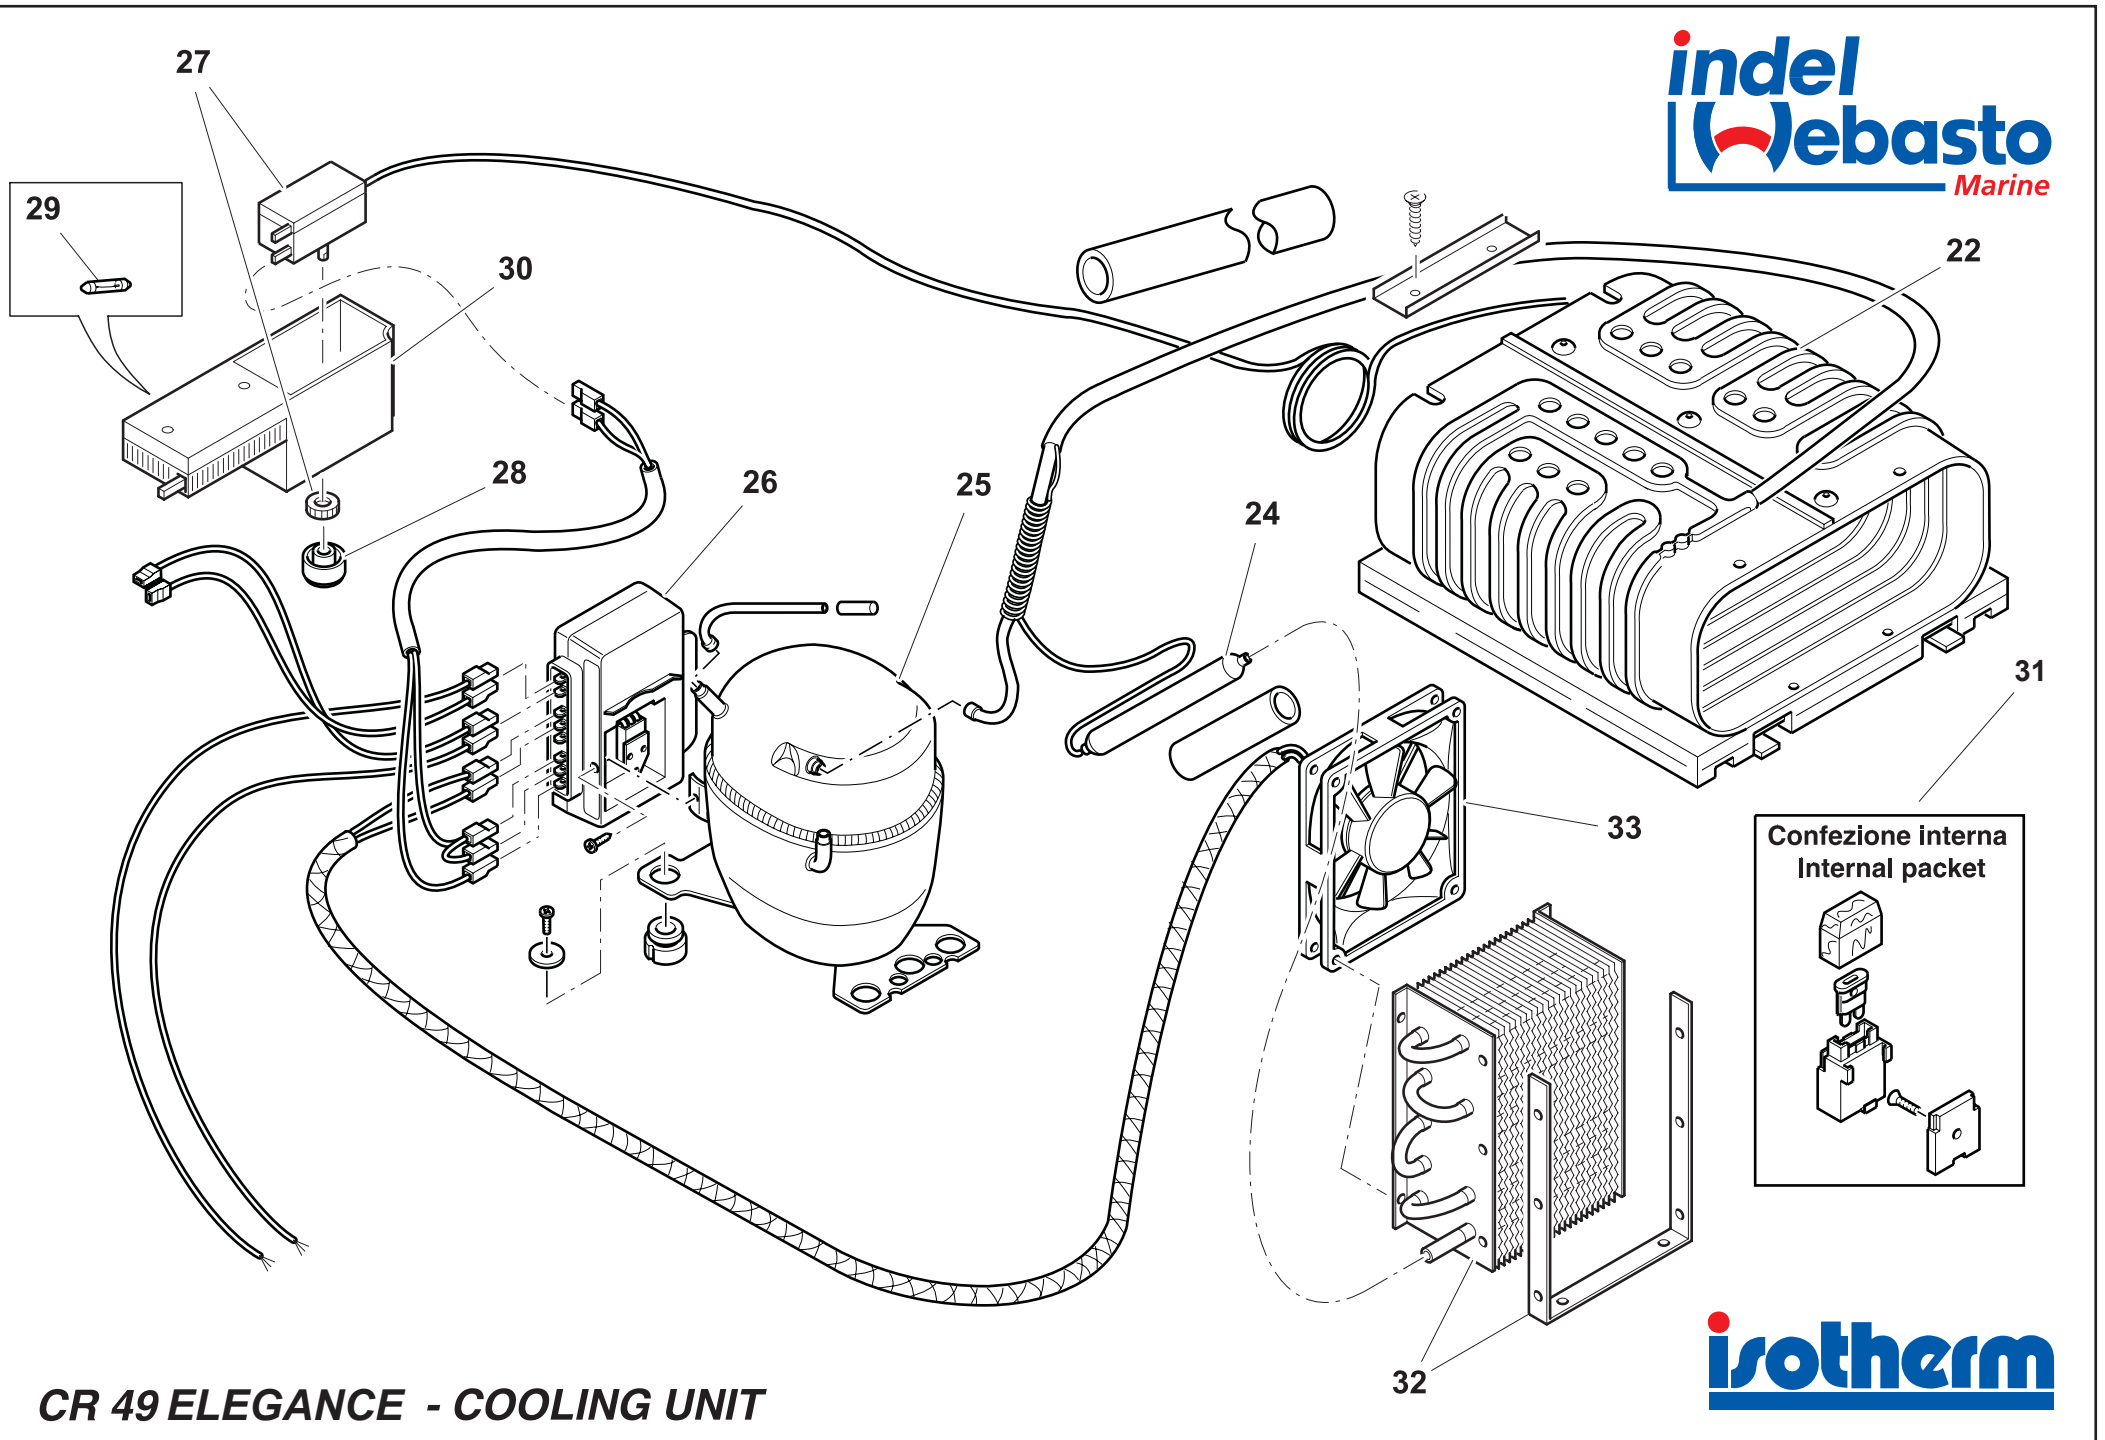

**CR 49 ELEGANCE - CABINET**

NUMERO NUMBER	COD. ARTICOLO ITEM CODE	DESCRIZIONE ARTICOLO ITEM DESCRIPTION
1	SGB00131AA	TOP BRIGHT SILVER CR49 ELEGANCE TOP BRIGHT SILVER CR49 ELEGANCE
2	SBE00194AB	CERNIERA SUPERIORE CR ELEGANCE UPPER HINGE CR ELEGANCE
3	SBE00196AA	STAFFA SOSTEGNO PORTA PLASTICA NERA CR ELEGANCE SUPPORT BRACKET DOOR CR ELEGANCE
4	SGC00225AA	GRIGLIA INTERNA CRUISE 49 CHINA INTERNAL SHELF CRUISE 49 CHINA
5	SGC00365AA	COPERTURA EVAPORATORE PLASTICA BIANCA CR49/CR65 ELEGANCE PLASTIC COVER FOR EVAPORATOR CR49/CR65 ELEGANCE
6	SGC00294AA	PORTINA EVAPORATORE CRUISE CR49/CR65/CR85/CR130 C. & ELEGANCE EVAPORATOR DOOR CRUISE CR49/CR65/CR85/CR130 C. EL.
7	SGC00366AA	SGOCCIOLATOIO EVAPORATORE CR49/CR65 ELEGANCE DRIP TRAY FOR CR49/CR65 CHINA
8	SGC00022AA	CUBETTIERA CRUISE ICE CUBE CRUISE
9	SGB00128AA	FLANGIA 3 LATI 3 PEZZI BRIGHT SILVER CR49 ELEGANCE FRAME 3 PIECES 3 SIDES CR49 ELEGANCE BRIGHT SILVER
10	SGC00362AA	PORTA COMPLETA DI ACCESSORI E PANNELLI BRIGHT SILVER CR49 ELEGANCE COMPLETE DOOR CR49 ELEGANCE DOOR PANELS BRIGHT SILVER
11	SGC00227AA	BALCONCINO GRANDE PORTA CRUISE 49 C. BIG RETAINER CRUISE 49 C.
12	SGC00234AA	FILONCINO PER BALCONCINO GRANDE CRUISE 49 C. BIG METAL RETAINER CR49 C.
13	SBE00195AB	CERNIERA INFERIORE CR ELEGANCE LOWER HINGE CR ELEGANCE
14	SGE00015AA	KIT CORNICI FISSAGGIO PANNELLO CR49 ELEGANCE NR. 5 SET COMPLETI KIT FRAME DOOR FOR FIXING PANEL CR49 ELEGANCE NR. 5 SET COMPLETE
15	SGA00158AA	PANNELLO PORTA + PANNELLINO MANIGLIA BRIGHT SILVER CR49 ELEGANCE DOOR PANEL + HANDLE PANEL BRIGHT SILVER CR49 ELEGANCE
16	SGD00043AA	KIT MANIGLIA BRIGHT SILVER COMPLETA DI MOLLE E PERNI PER CR49/65/85/130 ELEGANCE HANDLE BRIGHT SILVER COMPLETE KIT WITH SPRINGS AND PIVOT CR49/65/85/130 ELEGANCE
17	SBE00211AA	STAFFA AGGANCIAMENTO TOP INOX CR ELEGANCE INOX SUPPORT BRACKET FOR TOP CR ELEGANCE
20	SGC00232AA	BALCONCINO PICCOLO PORTA CRUISE 49 C. SMALL RETAINER CRUISE 49 C.
21	SGC00233AA	FILONCINO PER BALCONCINO PICCOLO CRUISE 49 C. SMALL METAL RETAINER CR49 C.
22	SBF00109AA	EVAPORATORE CR49/CR65 ELEGANCE EVAPORATOR CR49/CR65 ELEGANCE
24	SBD00026AA	FILTRO 10gr 2V XH7 PER R134A Ø19mm foro in-out 5,0-5,1 FILTER 10gr Ø 19mm in-out 5,0-5,1
25	SBA00002DA	COMPRESSORE SECOP BD35F SENZA CENTRALINA SECOP COMPRESSOR BD35F 12/24V NO ELECTRICAL UNIT
26	SEG00002DA	CENTRALINA SECOP 101N0210 BD35/50F 12/24V SECOP ELECTRICAL UNIT 101N0210 BD35/50F 12/24V
26	SEG00030GA	CENTRALINA SECOP B35F/BD50F AC/DC 12/24V-115/230V SECOP ELECT. UNIT BD35F/50FAC/DC 12/24V-115/230V
27	SEA00092DA	TERMOSTATO CRUISE 49/65/85/130 C. THERMOSTAT CRUISE 49/65/85/130 C.
28	SEA00093AA	MANOPOLA TERMOSTATO CRUISE 49/65/85/130 C. THERMOSTAT KNOB CRUISE 49/65/85/130 C.
29	SEC00038DA	LAMPADINA LED CR49/65/85/130 ELEGANCE LED LAMP CR49/64/85/130 ELEGANCE
30	SEA00094AA	SCATOLA TERMOSTATO CRUISE 49/65/85/130 C. THERMOSTAT BOX CRUISE 49/65/85/130 C.
31	SEB00039AA	KIT PORTA-FUSIBILE 15A FUSE-KIT 15A
32	SBD00104AA	CONDENSATORE CRUISE 49/65 C. CRUISE 49/65 CONDENSER C.
33	SBG00037DA	VENTOLA 9x9 CR49/CR65 ELEGANCE FAN 9x9 CR49/CR65 ELEGANCE
34	SGF00026AA	INSERTO PLASTICA POSIZIONE VENTILAZIONE/CHIUSURA CR ELEGANCE PLASTIC INSERT VENTILATION/CLOSING POSITION CR ELEGANCE