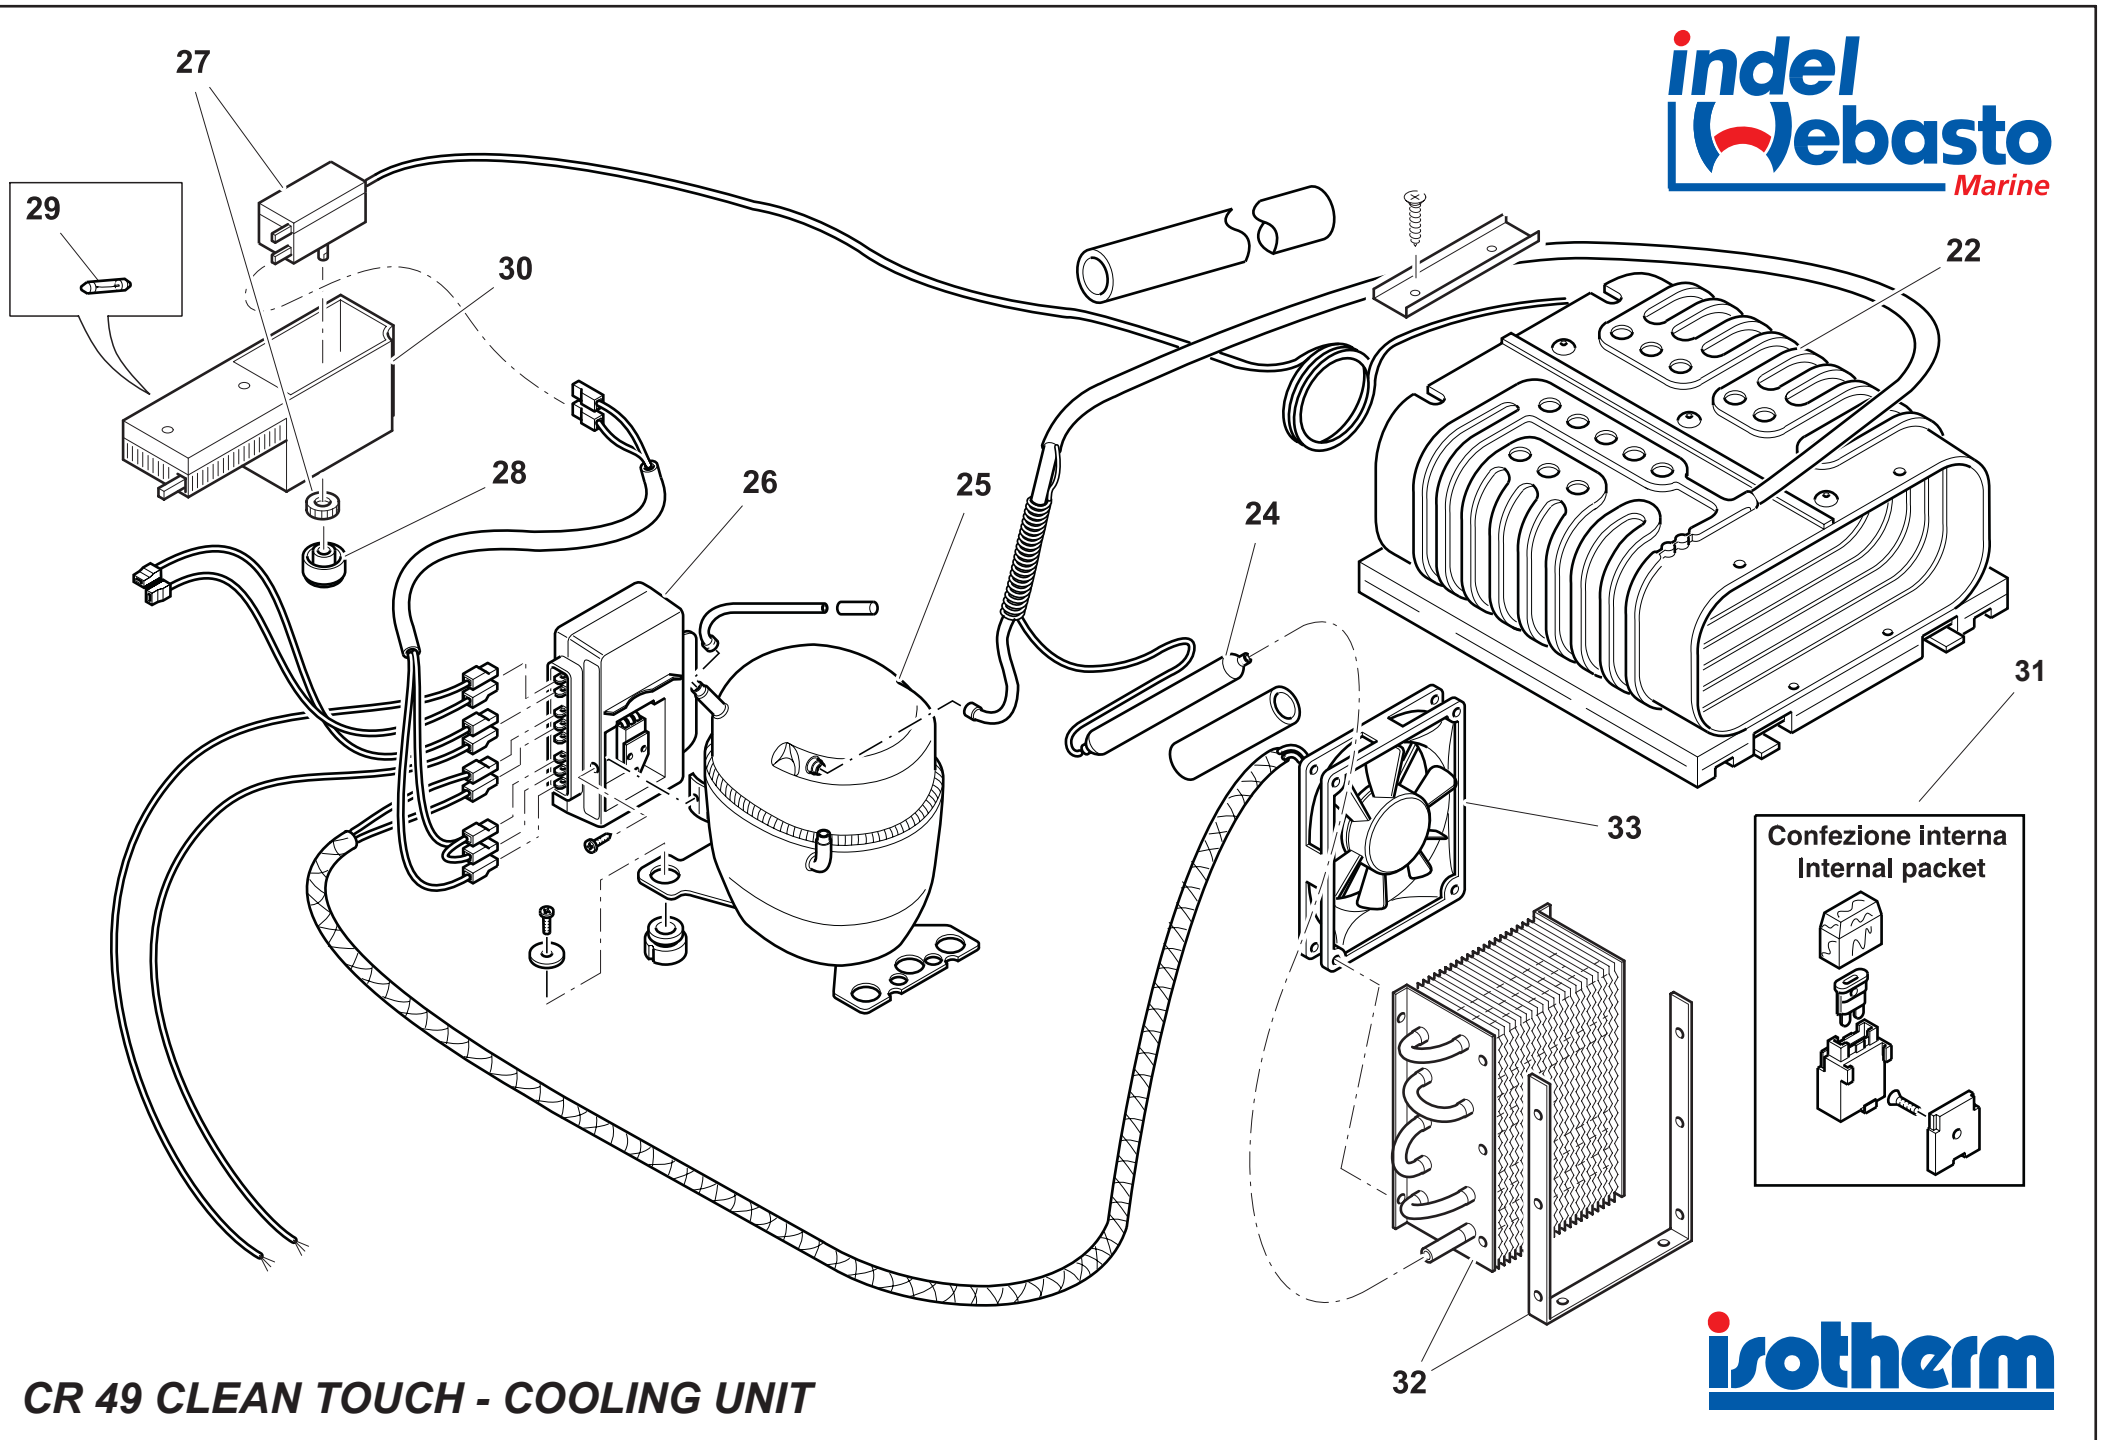

**CR 49 CLEAN TOUCH - CABINET**

**CR 49 CLEAN TOUCH - COOLING UNIT**

NUMERO NUMBER	COD. ARTICOLO ITEM CODE	DESCRIZIONE ARTICOLO ITEM DESCRIPTION
1	SDF00086AB	GOMMINO ANTIURTO PER FLANGIA INOX CONFEZIONE 6PZ RUBBER BUMPER FOR INOX FRAME 6PCS
2	SBE00194AB	CERNIERA SUPERIORE CR ELEGANCE UPPER HINGE CR ELEGANCE
3	SBE00196AA	STAFFA SOSTEGNO PORTA PLASTICA NERA CR ELEGANCE SUPPORT BRACKET DOOR CR ELEGANCE
4	SGC00225AA	GRIGLIA INTERNA CRUISE 49 CHINA INTERNAL SHELF CRUISE 49 CHINA
5	SGC00365AA	COPERTURA EVAPORATORE PLASTICA BIANCA CR49/CR65 ELEGANCE PLASTIC COVER FOR EVAPORATOR CR49/CR65 ELEGANCE
6	SGC00294AA	PORTINA EVAPORATORE CRUISE CR49/CR65/CR85/CR130 C. & ELEGANCE EVAPORATOR DOOR CRUISE CR49/CR65/CR85/CR130 C. EL.
7	SGC00366AA	SGOCCIOLATOIO EVAPORATORE CR49/CR65 ELEGANCE DRIP TRAY FOR CR49/CR65 CHINA
8	SGC00022AA	CUBETTIERA CRUISE ICE CUBE CRUISE
9	SGB00190AA	FLANGIA 3 LATI FLUSH MOUNTING INOX CR42/CR49 CLEAN TOUCH FRAME 3-SIDE FLUSH MOUNTING INOX CR42/CR49 CLEAN TOUCH
10	SGC00448AA	PORTA INOX CLEAN TOUCH COMPLETA DI ACCESSORI PER CR42/49 COMPLETE INOX CLEAN-TOUCH DOOR FOR CR42/49
11	SGC00227AA	BALCONCINO GRANDE PORTA CRUISE 49 C. BIG RETAINER CRUISE 49 C.
12	SGC00234AA	FILONCINO PER BALCONCINO GRANDE CRUISE 49 C. BIG METAL RETEINER CR49 C.
13	SBE00195AB	CERNIERA INFERIORE CR ELEGANCE LOWER HINGE CR ELEGANCE
16	SGD00043AA	KIT MANIGLIA BRIGHT SILVER COMPLETA DI MOLLE E PERNI PER CR49/65/85/130 ELEGANCE HANDLE BRIGHT SILVER COMPLETE KIT WITH SPRINGS AND PIVOT CR49/65/85/130 ELEGANCE
17	SBE00211AA	STAFFA AGGANCIO TOP INOX CR ELEGANCE INOX SUPPORT BRACKET FOR TOP CR ELEGANCE
20	SGC00232AA	BALCONCINO PICCOLO PORTA CRUISE 49 C. SMALL RETAINER CRUISE 49 C.
21	SGC00233AA	FILONCINO PER BALCONCINO PICCOLO CRUISE 49 C. SMALL METAL RETAINER CR49 C.
22	SBF00109AA	EVAPORATORE CR49/CR65 ELEGANCE EVAPORATOR CR49/CR65 ELEGANCE
24	SBD00026AA	FILTRO 10gr 2V XH7 PER R134A Ø19mm foro in-out 5,0-5,1 FILTER 10gr Ø 19mm in-out 5,0-5,1
25	SBA00002DA	COMPRESSORE SECOP BD35F SENZA CENTRALINA SECOP COMPRESSOR BD35F 12/24V NO ELECTRICAL UNIT
26	SEG00002DA	CENTRALINA SECOP 101N0210 BD35/50F 12/24V SECOP ELECTRICAL UNIT 101N0210 BD35/50F 12/24V
26	SEG00030GA	CENTRALINA SECOP B35F/BD50F AC/DC 12/24V-115/230V SECOP ELECT. UNIT BD35F/50FAC/DC 12/24V-115/230V
27	SEA00092DA	TERMOSTATO CRUISE 49/65/85/130 C. THERMOSTAT CRUISE 49/65/85/130 C.
28	SEA00093AA	MANOPOLA TERMOSTATO CRUISE 49/65/85/130 C. THERMOSTAT KNOB CRUISE 49/65/85/130 C.
29	SEC00038DA	LAMPADINA LED CR49/65/85/130 ELEGANCE LED LAMP CR49/64/85/130 ELEGANCE
30	SEA00094AA	SCATOLA TERMOSTATO CRUISE 49/65/85/130 C. THERMOSTAT BOX CRUISE 49/65/85/130 C.
31	SEB00039AA	KIT PORTA-FUSIBILE 15A FUSE-KIT 15A
32	SBD00104AA	CONDENSATORE CRUISE 49/65 C. CRUISE 49/65 CONDENSER C.
33	SBG00037DA	VENTOLA 9x9 CR49/CR65 ELEGANCE FAN 9x9 CR49/CR65 ELEGANCE