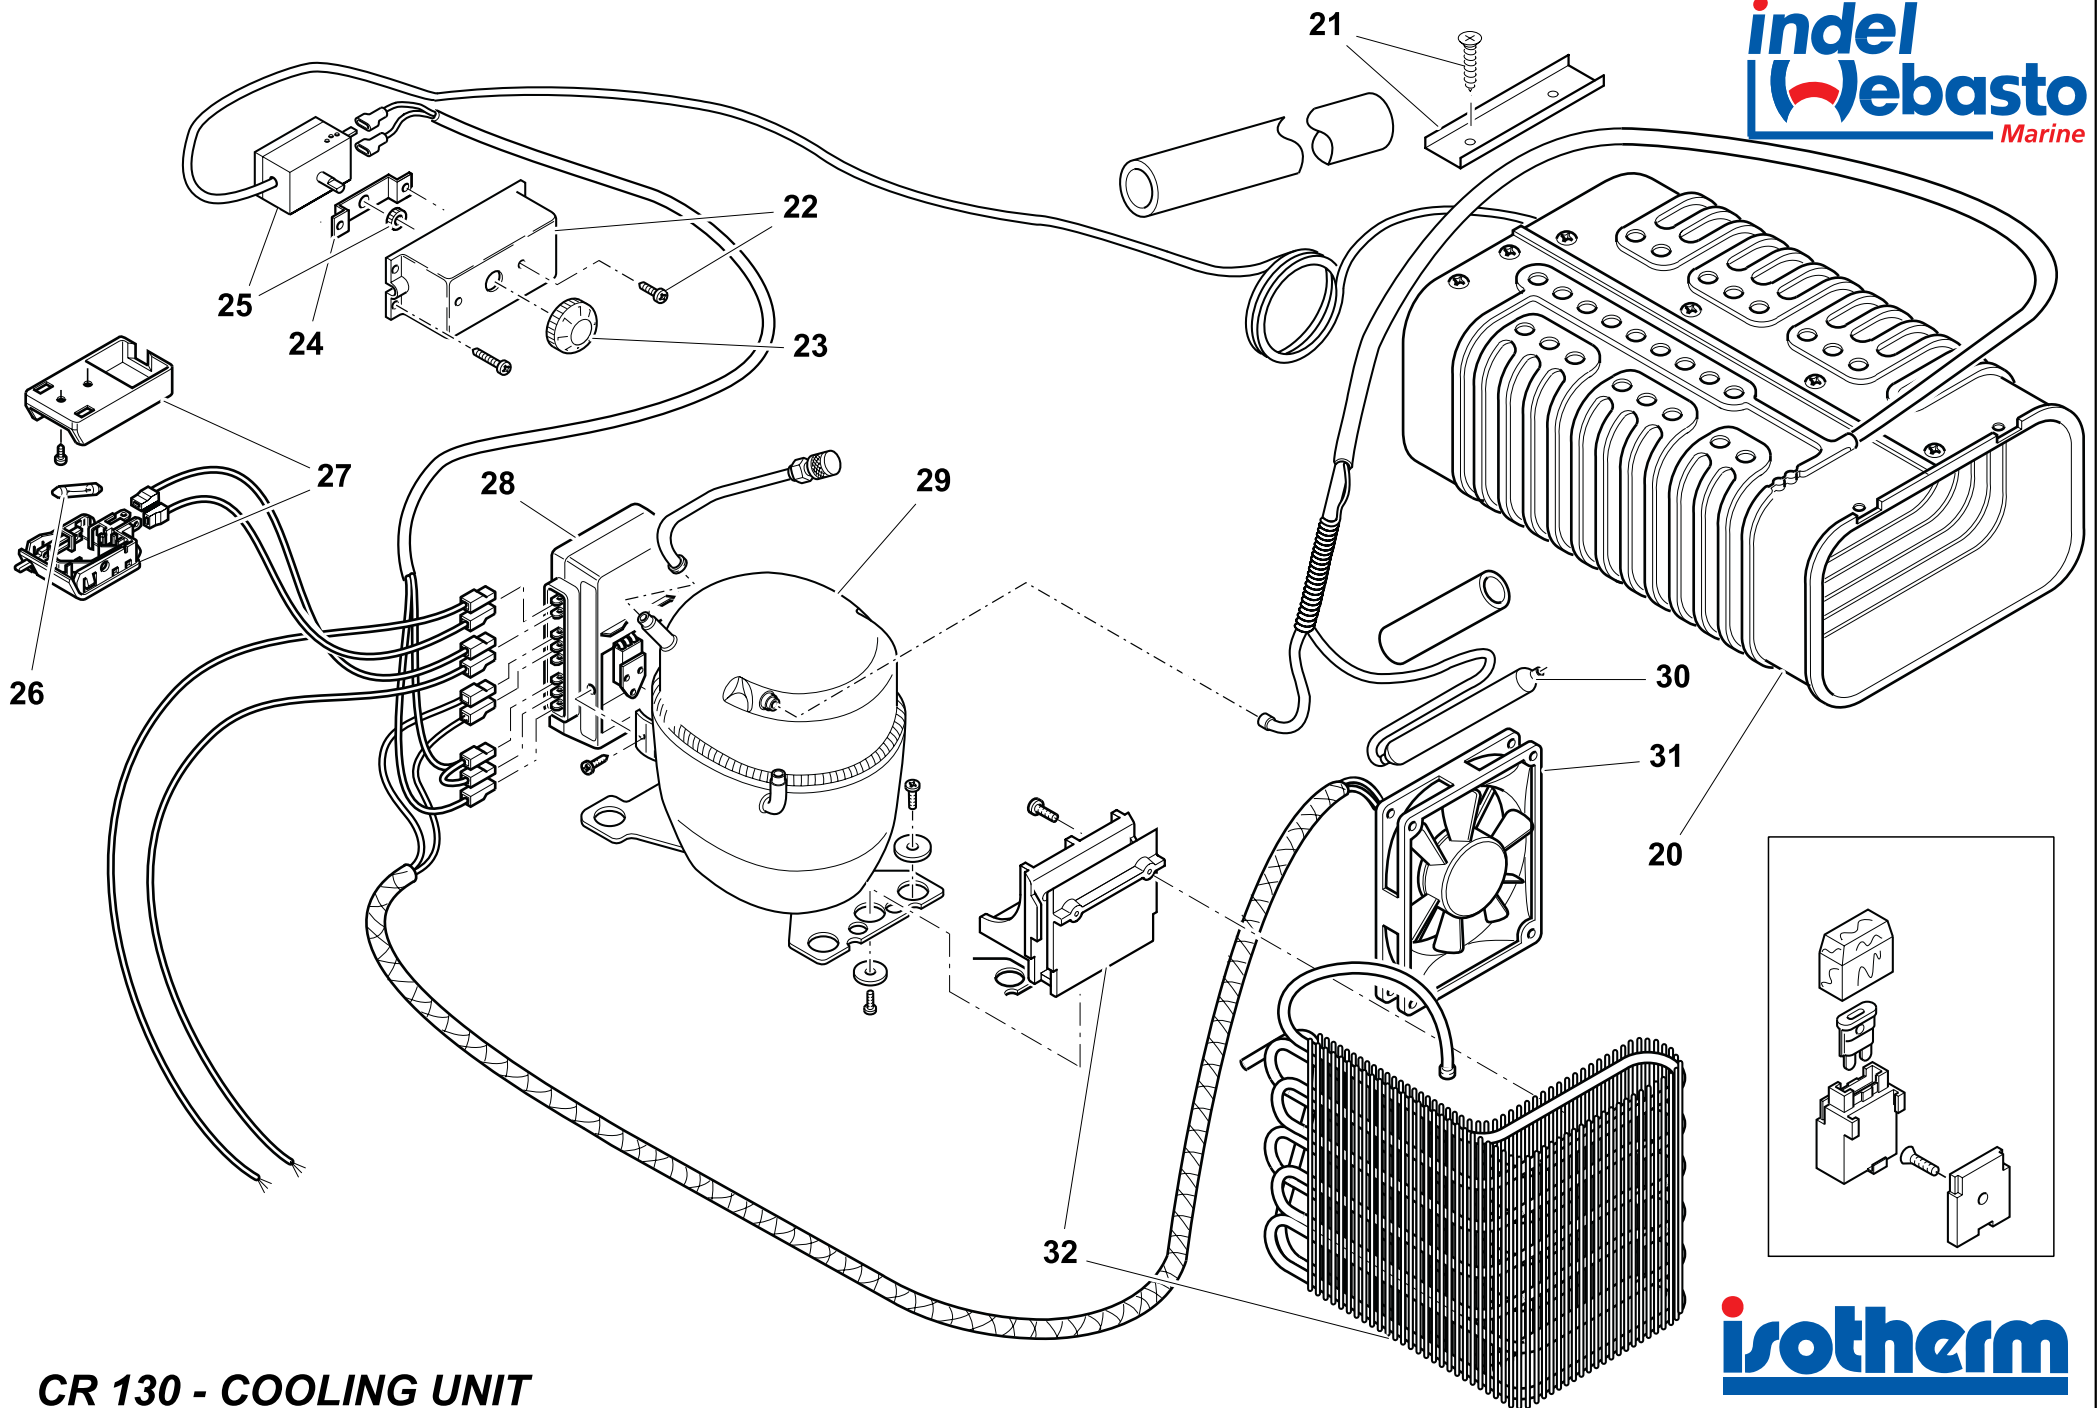

CR 130 - CABINET

CR 130 - COOLING UNIT

NUMERO NUMBER	CODICE ARTICOLO ITEM CODE	DESCRIZIONE ARTICOLO ITEM DESCRIPTION
1		
2	SGC00022AA	CUBETTIERA ICE CUBE D021
3	SGB00044AA	TOP NUOVO INCERNIERAMENTO TOP FOR CR130
4	SBE00068AA	CERNIERA INOX CR65/90/130/195/200 E TUTTI CR VER. INOX HINGE INOX FOR CR65/90/130/195/200 AND ALL VER. INOX TYPE REF. F188
5	SGC00024AA	GRIGLIA SUPERIORE INTERNAL SHELF SMALL CR130
6	SDF00016AA	KIT FISSAGGIO EVAPORATORE PER CRUISE FIXING KIT FOR O-EVAPORATOR FOR CRUISE
7	SGC00021AA	PORTINA EVAPORATORE EVAPORATOR DOOR FOR CR 42/4965/85/130/GE100
8	SGC00031AA	SGOCCIOLATOIO DRIP TRAY CR85/130
9	SGC00125AA	FILONCINO PER BALCONCINO PORTA METAL RETAINER CR130
10	SGC00137AA	BALCONCINO CONTROPORTA RETAINER CR130
11	SGD00008AA	KIT MANIGLIA DOOR KIT HANDLE CRUISE
12	SGA00059AA	PANNELLO PORTA CR130 STANDARD DOOR PANEL CR130 MASONITE GREY 504x716X2.2mm
13	SGC00063AA	PROFILO FISSAGGIO PANNELLO PORTA PROFILE FOR FIXING PANEL CR120/130
14	SGC00039AA	PORTA CR130 COMPLETE DOOR FOR CR130
15	SGC00038AA	GRIGLIA CENTRALE INTERNAL SHELF FOR CR130/CR195
16	SGC00047AB	RIPIANO IN VETRO GLASS SHELF CR130 SET 2pz
17	SGC00068AA	CASSETTO PORTAVERDURE CR130 VEGETABLE BIN CR130
18	SGB00036AA	SOSTEGNO CONTROPORTA INOX SUPPORT FOR CRUISE DOOR CR42/50/65/80/120L
19	SDF00010AA	PIEDINI CR130 RUBBER FOOT CRUISE
20	SBF00039AA	EVAPORATORE CR85/CR130 EVAPORATOR CR85/130L
21	SEA00021AA	STAFFA FISSAGGIO TERMOSTATO THERMOSTAT PROBE ALUMINIUM FIXING BRACKET
22		
23	SEA00003AA	MANOPOLA TERMOSTATO CR85/CR130 THERMOSTAT KNOB FOR CR85/CR130/TR825
24	SEA00049AA	STAFFA x TERMOSTATO BRACKET FOR THERMOSTAT
25	SEA00031DA	TERMOSTATO CR130 THERMOSTAT CR42/49/50/65/85/100/120/130/BI41/TB26
26	SEC00007BA	LAMPADINA LUCE INTERNA 12V LIGHT BULB 12V-3W
26	SEC00005CA	LAMPADINA LUCE INTERNA 24V LIGHT BULB 24V-3W
27	SEC00003DA	PLAFONIERA LUCE INTERNA COMPLETA INTERNAL LIGHT KIT 12-24V
28	SEG00002DA	CENTRALINA DANFOSS BD35/50F 12/24V ELECTRICAL UNIT DANF. 101N0210 BD35/50F 12/24V
28	SEG00030GA	CENTRALINA DANFOSS BD35/50F AC/DC 12/24V DC 110/220V AC ELECT. UNIT DANFOSS BD35F/50FAC/DC 12/24V-115/230V
29	SBA00002DA	COMPRESSORE DANFOSS BD35F DANFOSS COMPRESSOR BD35F 12/24V NO ELECTRICAL UNIT
30	SBD00073AA	FILTRO 10g PER CR FILTER 10Gr FOR R134a B041 TUBE 6+2mm (CRUISE/DANFOSS)
31	SBG00005BA	VENTOLA CABLATA 12V LOW SPEED FAN 12V LOW SPEED FOR COMPACT AND CRUISE
32	SRD000028AA	CONDENSATORE A FILO