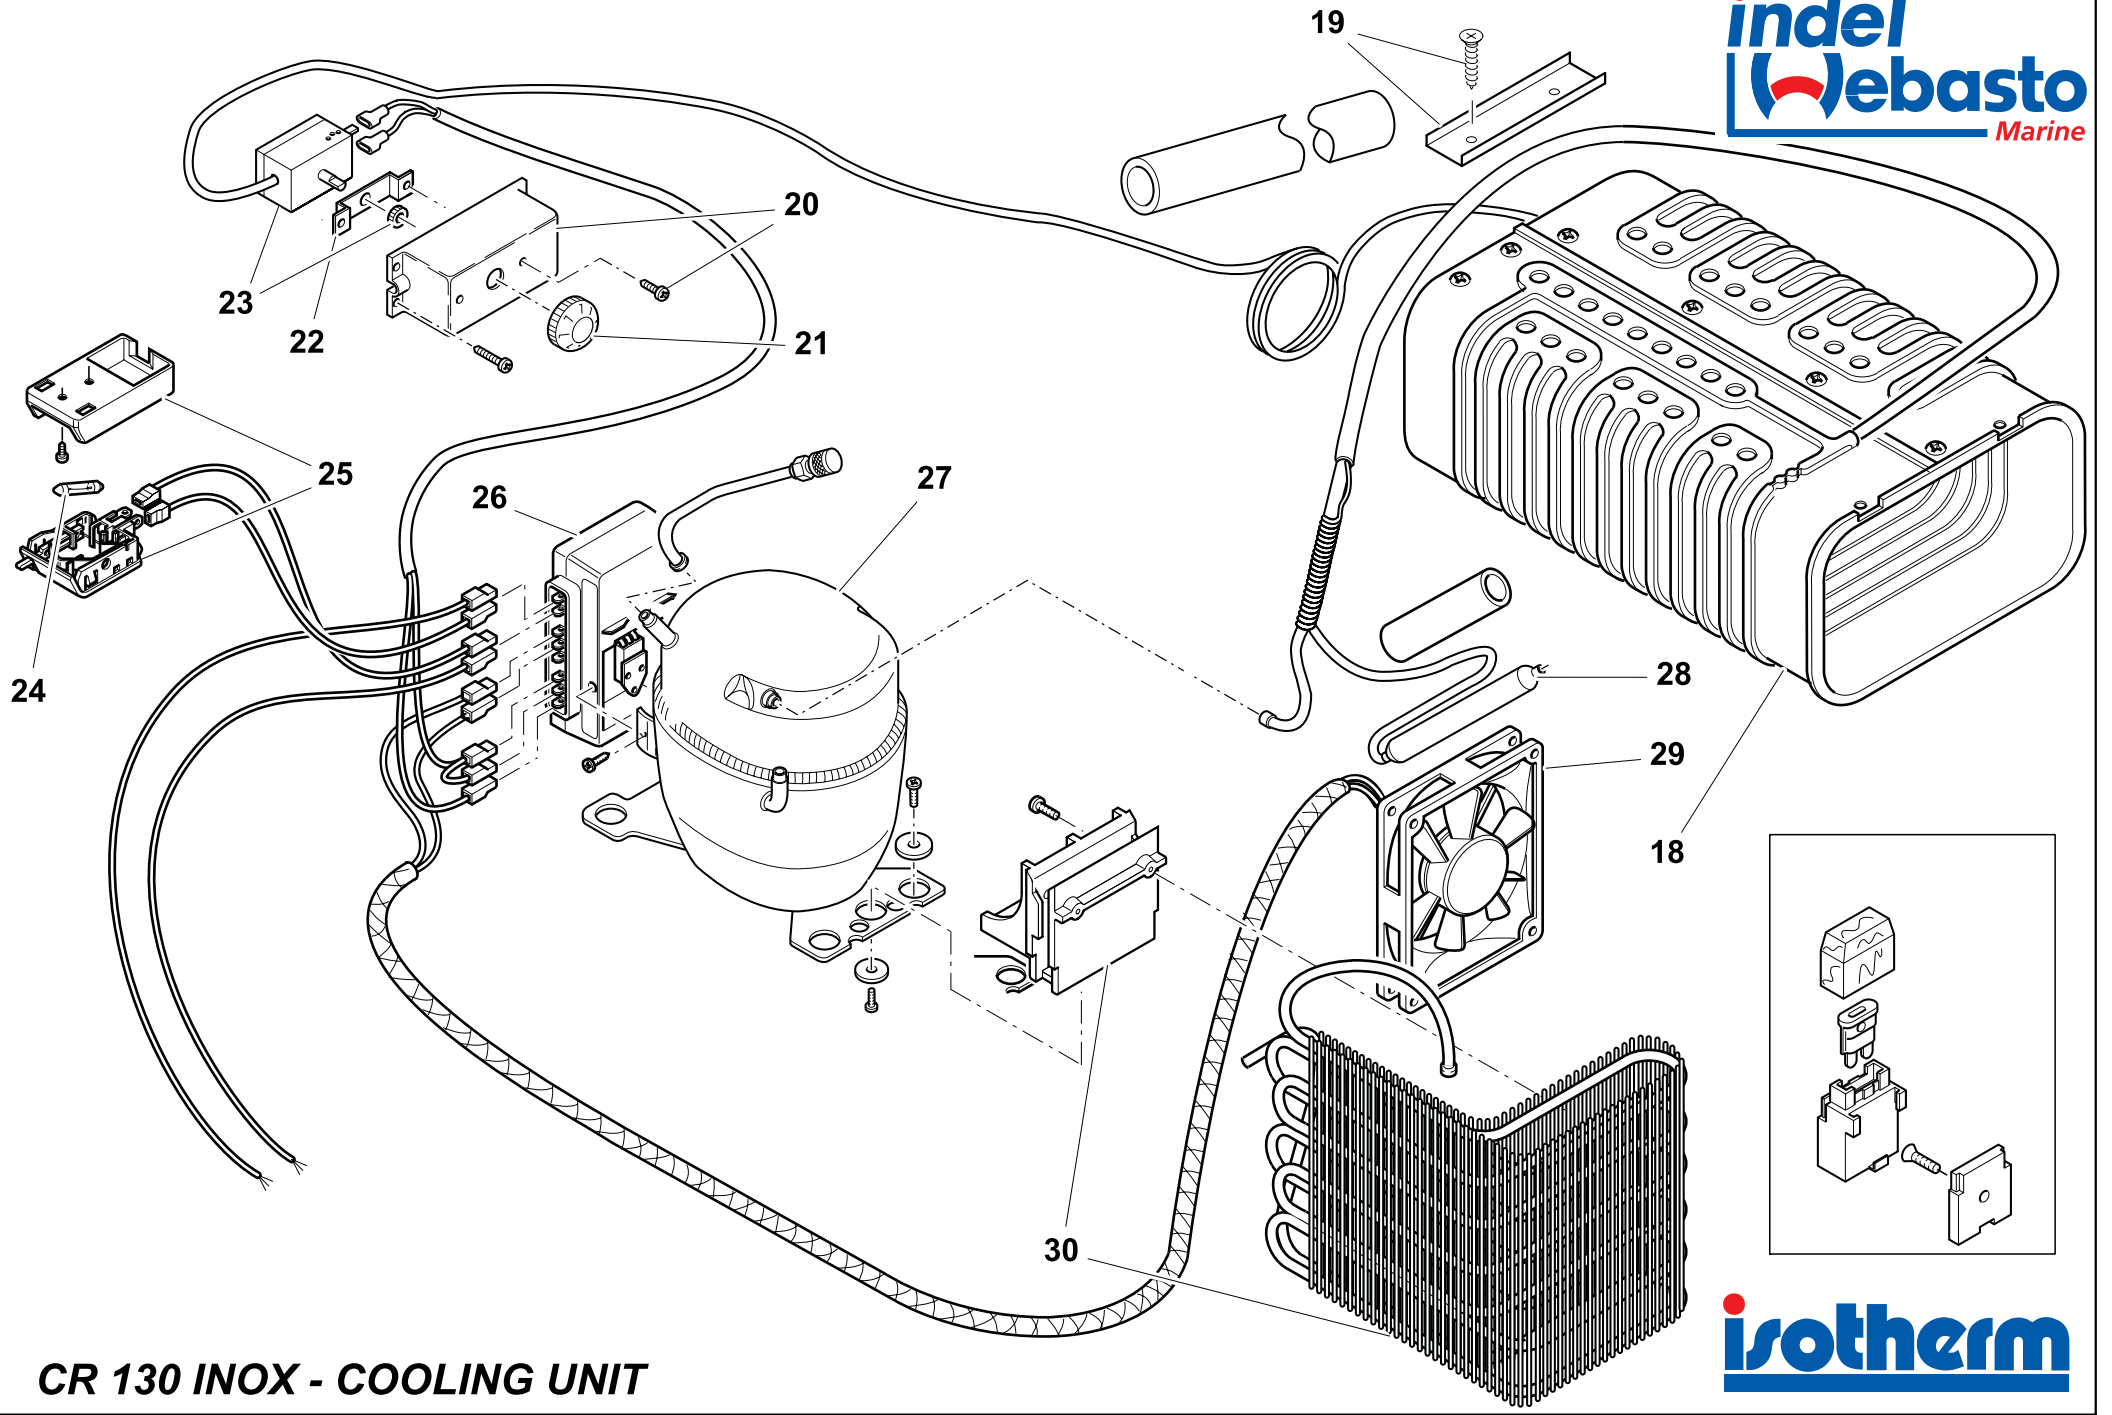

CR 130 INOX - CABINET

CR 130 INOX - COOLING UNIT

NUMERO NUMBER	CODICE ARTICOLO ITEM CODE	DESCRIZIONE ARTICOLO ITEM DESCRIPTION
1	SGC00022AA	CUBETTIERA ICE CUBE D021
2	SBE00068AA	CERNIERA INOX CR130/195 E TUTTI CR VER. INOX HINGE INOX FOR CR130/195 AND ALL VER. INOX TYPE
3	SGC00024AA	GRIGLIA SUPERIORE INTERNAL SHELF SMALL CR130
4	SGC00130AA	PORTA INOX CR130 INOX DOOR CR130
4	SGC00113AA	PORTA INOX CR130 SX COMPLETA INOX DOOR CR130 LEFT HINGE
5	SGD00012AA	MANIGLIA INOX "CRUISE INOX" INOX HANDLE/LOCKER FOR "CRUISE INOX"
6	SGC00137AA	BALCONCINO CONTROPORTA RETAINER CR130
7	SGC00038AA	GRIGLIA CENTRALE INTERNAL SHELF FOR CR130/CR195
8	SGC00068AA	CASSETTO PORTAVERDURE CR130 VEGETABLE BIN CR130
9	SGC00047AB	RIPIANO IN VETRO GLASS SHELF CR130 SET 2pz
10	SGC00031AA	SGOCCIOLATOIO DRIP TRAY CR85/130
11	SGC00131AA	PORTINA EVAPORATORE CR INOX 49/65/85/130L EVAPORATOR DOOR CR INOX 49/65/85/130L
12	SGC00125AA	FILONCINO PER BALCONCINO PORTA METAL RETAINER CR130
13	SDF00016AA	KIT FISSAGGIO EVAPORATORE PER CRUISE FIXING KIT FOR O-EVAPORATOR FOR CRUISE
14		
15	SGB00072AA	FLANGIA FM 3-LATI CR130/90 FR. MODELLO INOX 3-SIDE FLUSH MOUNTING FRAME FOR CR130/90 FREEZER INOX VER.
16		
17	SDF00010AA	PIEDINI CR130 RUBBER FOOT CRUISE
18	SBF00039AA	EVAPORATORE CR85/CR130 EVAPORATOR CR85/130L
19	SEA00021AA	STAFFA FISSAGGIO TERMOSTATO THERMOSTAT PROBE ALUMINIUM FIXING BRACKET
20		
21	SEA00003AA	MANOPOLA TERMOSTATO CR85/CR130 THERMOSTAT KNOB FOR CR85/CR130/TR825
22	SEA00049AA	STAFFA x TERMOSTATO BRACKET FOR THERMOSTAT
23	SEA00031DA	TERMOSTATO CR130 THERMOSTAT CR42/49/50/65/85/100/120/130/BI41/TB26
24	SEC00007BA	LAMPADINA LUCE INTERNA 12V LIGHT BULB 12V-3W
24	SEC00005CA	LAMPADINA LUCE INTERNA 24V LIGHT BULB 24V-3W
25	SEC00003DA	PLAFONIERA LUCE INTERNA COMPLETA INTERNAL LIGHT KIT 12-24V
26	SEG00002DA	CENTRALINA DANFOSS BD35/50F 12/24V ELECTRICAL UNIT DANF. 101N0210 BD35/50F 12/24V
26	SEG00030GA	CENTRALINA DANFOSS BD35/50F AC/DC 12/24V DC 110/220V AC ELECT. UNIT DANFOSS BD35F/50FAC/DC 12/24V-115/230V
27	SBA00002DA	COMPRESSORE DANFOSS BD35F DANFOSS COMPRESSOR BD35F 12/24V NO ELECTRICAL UNIT
28	SBD00073AA	FILTRO 10g PER CR FILTER 10Gr FOR R134a B041 TUBE 6+2mm (CRUISE/DANFOSS)
29	SBG00005BA	VENTOLA CABLATA 12V LOW SPEED FAN 12V LOW SPEED FOR COMPACT AND CRUISE
30	SBD00028AA	CONDENSATORE A FILO AIR CONDENSER PIN TYPE WITH BRACKET
31		