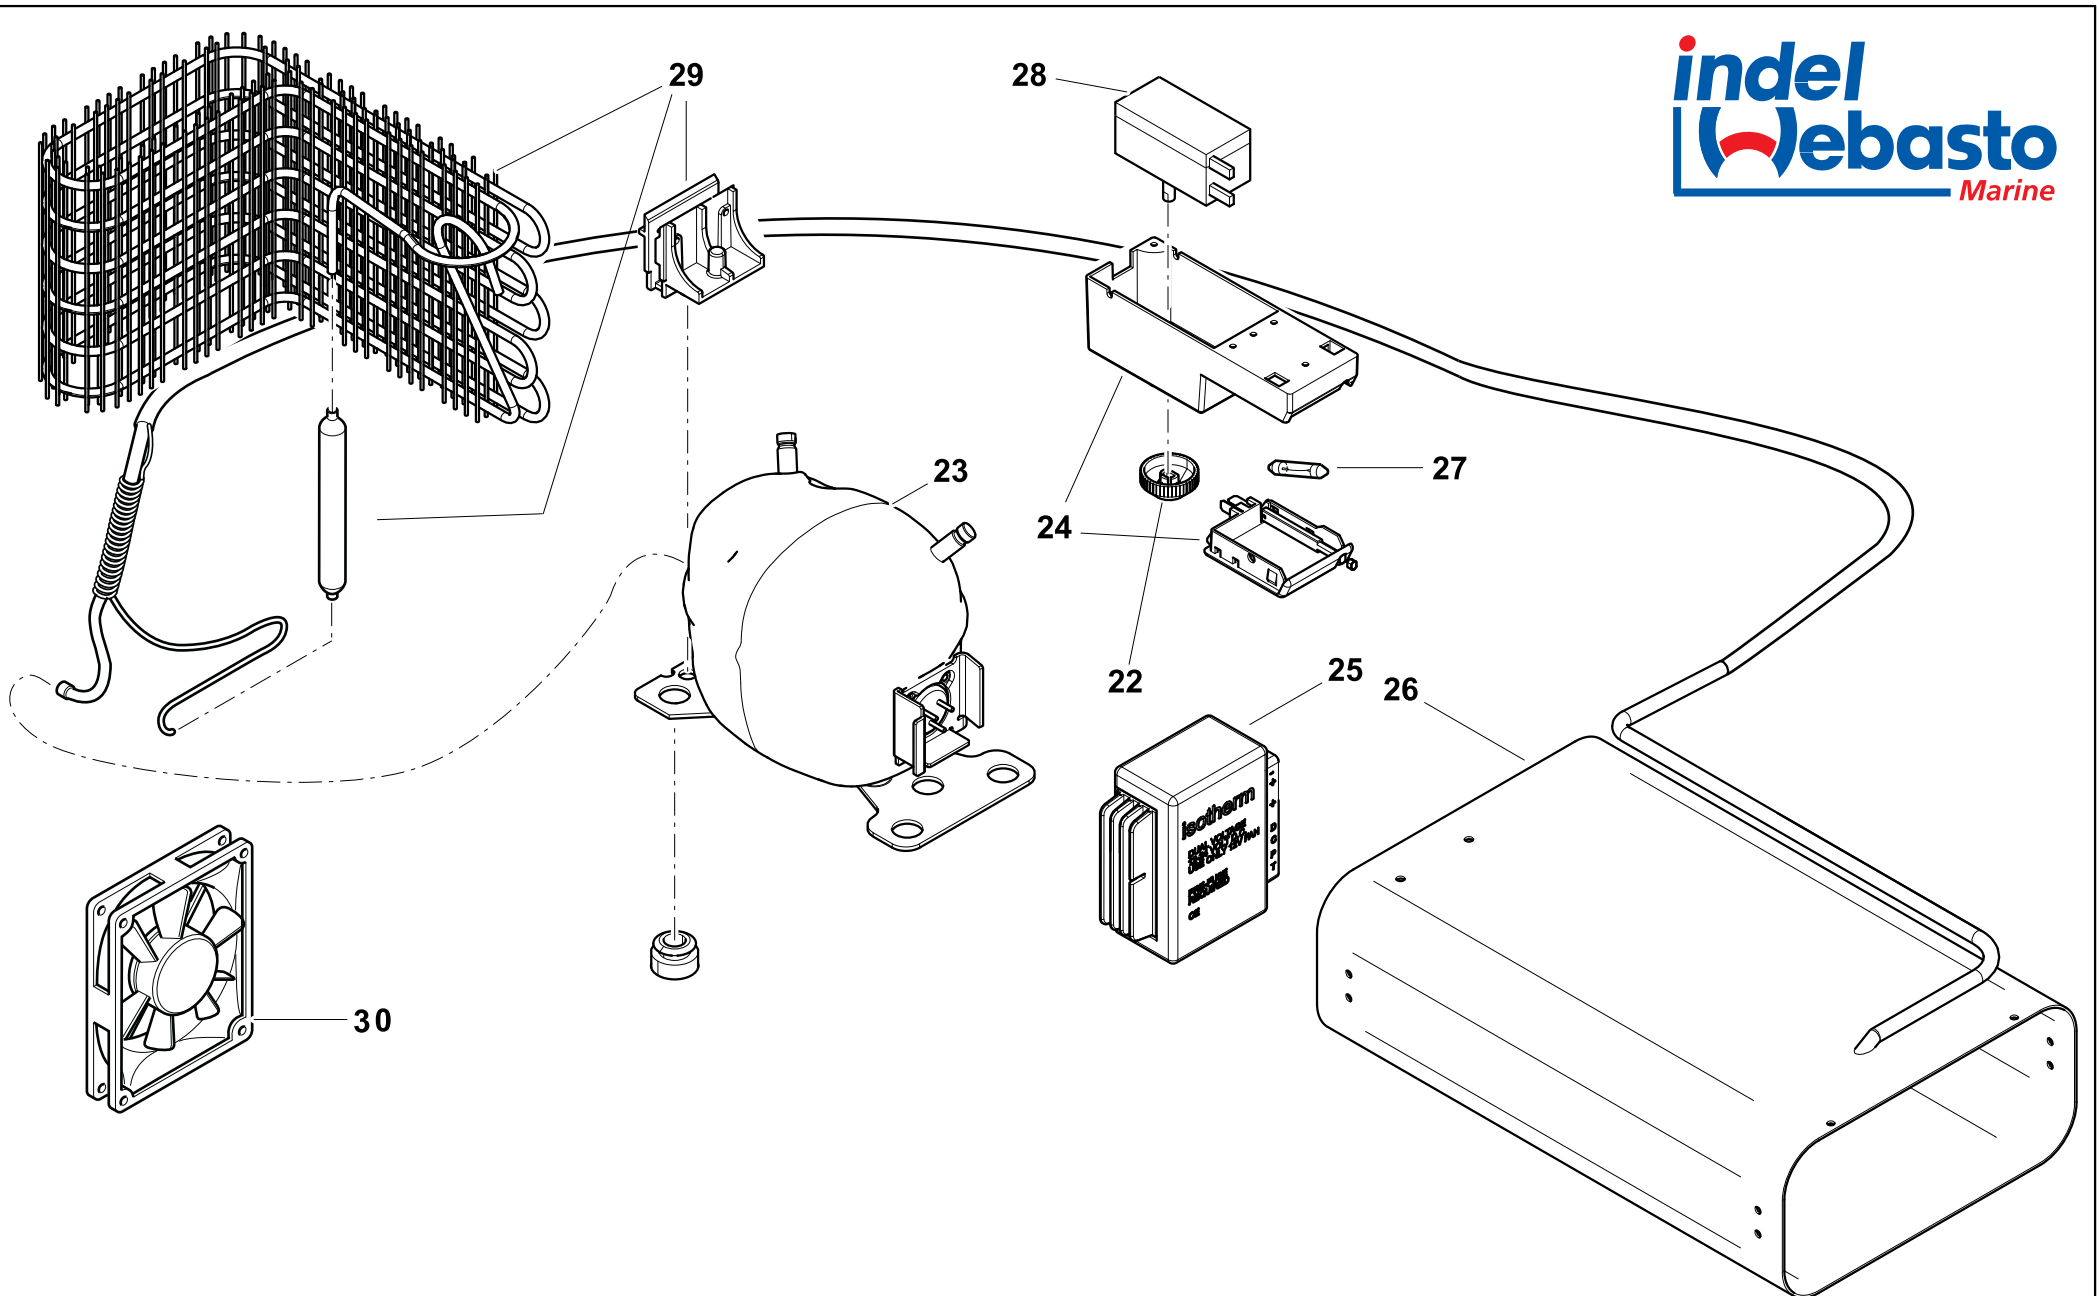

CR 130 ELEGANCE - CABINET

CR 130 - COOLING UNIT

NUMERO NUMBER	COD. ARTICOLO ITEM CODE	DESCRIZIONE ARTICOLO ITEM DESCRIPTION
1	SGB00134AB	TOP BRIGHT SILVER CR130 ELEGANCE TOP BRIGHT SILVER CR130 ELEGANCE
2	SBE00194AB	CERNIERA SUPERIORE CR ELEGANCE UPPER HINGE CR ELEGANCE
3	SGC00302AA	COPERTURA EVAPORATORE PLASTICA BIANCA CR85/CR130 C. PLASTIC COVER FOR EVAPORATOR CR85/CR130 C.
4	SGC00294AA	PORTINA EVAPORATORE CRUISE CR49/CR65/CR85/CR130 C. & ELEGANCE EVAPORATOR DOOR CRUISE CR49/CR65/CR85/CR130 C. EL.
5	SGA00161AA	KIT PANNELLO PORTA CR130 ELEGANCE SILVER 720 X 509mm DOOR KIT PANEL CR130 ELEGANCE SILVER
6	SGC00369AA	PORTA COMPLETA DI ACCESSORI E PANNELLI BRIGHT SILVER CR130 ELEGANCE COMPLETE DOOR CR130 ELEGANCE DOOR PANELS BRIGHT SILVER
7	SGC00299AA	BALCONCINO CONTROPORTA CON FERMI CR130 C. PLASTIC RETAINER WITH SHELTER CR130 C.
8	SGC00125AA	FILONCINO METALLO PER BALCONCINO CR130 METAL RETAINER CR130
9	SGC00038AA	GRIGLIA INTERNA CR130/CR195 F151 INTERNAL SHELF FOR CR130/CR195 F151
10	SGC00292AA	SGOCCIOLATOIO EVAPORATORE CR85/CR130 C. DRIP TRAY FOR CR85/CR130 C.
11	SGC00300AA	GRIGLIA SUPERIORE PICCOLA CR130 C. SMALL UPPER SHELF CR130 C.
12	SGC00301AA	CASSETTO INFERIORE PLASTICA BIANCA CR130 C. LOWER PLASTIC DRAWER CR130 C.
13	SGC00047AA	RIPIANO IN VETRO CR130 SET 2pz GLASS SHELF CR130 SET 2pz
14	SBE00196AA	STAFFA SOSTEGNO PORTA PLASTICA NERA CR ELEGANCE SUPPORT BRACKET DOOR CR ELEGANCE
15	SGC00022AA	CUBETTIERA CRUISE ICE CUBE CRUISE
16	SGE00018AA	KIT CORNICI FISSAGGIO PANNELLO PORTA CR130 ELEGANCE KIT FRAME DOOR FOR FIXING PANEL CR130 ELEGANCE
17	SGD00043AA	KIT MANIGLIA BRIGHT SILVER COMPLETA DI MOLLE E PERNI PER CR49/65/85/130 ELEGANCE HANDLE BRIGHT SILVER COMPLETE KIT WITH SPRINGS AND PIVOT CR49/65/85/130 ELEGANCE
18	SBE00195AB	CERNIERA INFERIORE CR ELEGANCE LOWER HINGE CR ELEGANCE
19	SBE00211AA	STAFFA AGGANCIAMENTO TOP INOX CR ELEGANCE INOX SUPPORT BRACKET FOR TOP CR ELEGANCE
22	SEA00093AA	MANOPOLA TERMOSTATO CRUISE 49/65/85/130 C. THERMOSTAT KNOB CRUISE 49/65/85/130 C.
23	SBA00002DA	COMPRESSORE BD35F SENZA CENTRALINA DANFOSS COMPRESSOR BD35F 12/24V NO ELECTRICAL UNIT TP39301
24	SEC00004DA	PLAFONIERA COMPLETA 12/24V C. INTERNAL LIGHT KIT 12-24V C.
25	SEG00002DA	CENTRALINA DANFOSS 101N0210 BD35/50F 12/24V TP39310 ELECTRICAL UNIT DANF. 101N0210 BD35/50F 12/24V TP39310
25	SEG00030GA	CENTRALINA DANFOSS B35F/BD50F AC/DC 12/24V-115/230V ELECT. UNIT DANFOSS BD35F/50FAC/DC 12/24V-115/230V
26	SBF00105AA	EVAPORATORE CR85/130 C. EVAPORATOR FOR CR85/130 C.
27	SEC00038AA	LAMPADINA LED CR49/65/85/130 ELEGANCE LED LAMP CR49/64/85/130 ELEGANCE
28	SEA00092DA	TERMOSTATO CRUISE 49/65/85/130 C. THERMOSTAT CRUISE 49/65/85/130 C.
29	SBD00122AA	KIT CONDENSATORE PER CRUISE C. CONDENSATOR KIT FOR CRUISE C.
30	SBG00005BA	VENTOLA CABLATA 12V LOW SPEED TP39236 FAN 12V LOW SPEED FOR COMPACT AND CRUISE TP39236
31	SGB00147AA	FLANGIA 3 PEZZI 3-LATI CR130 ELEGANCE VERNICIATA SILVER 3 PIECES FRAME 3 SIDES CR130 ELEGANCE SILVER PAINTED