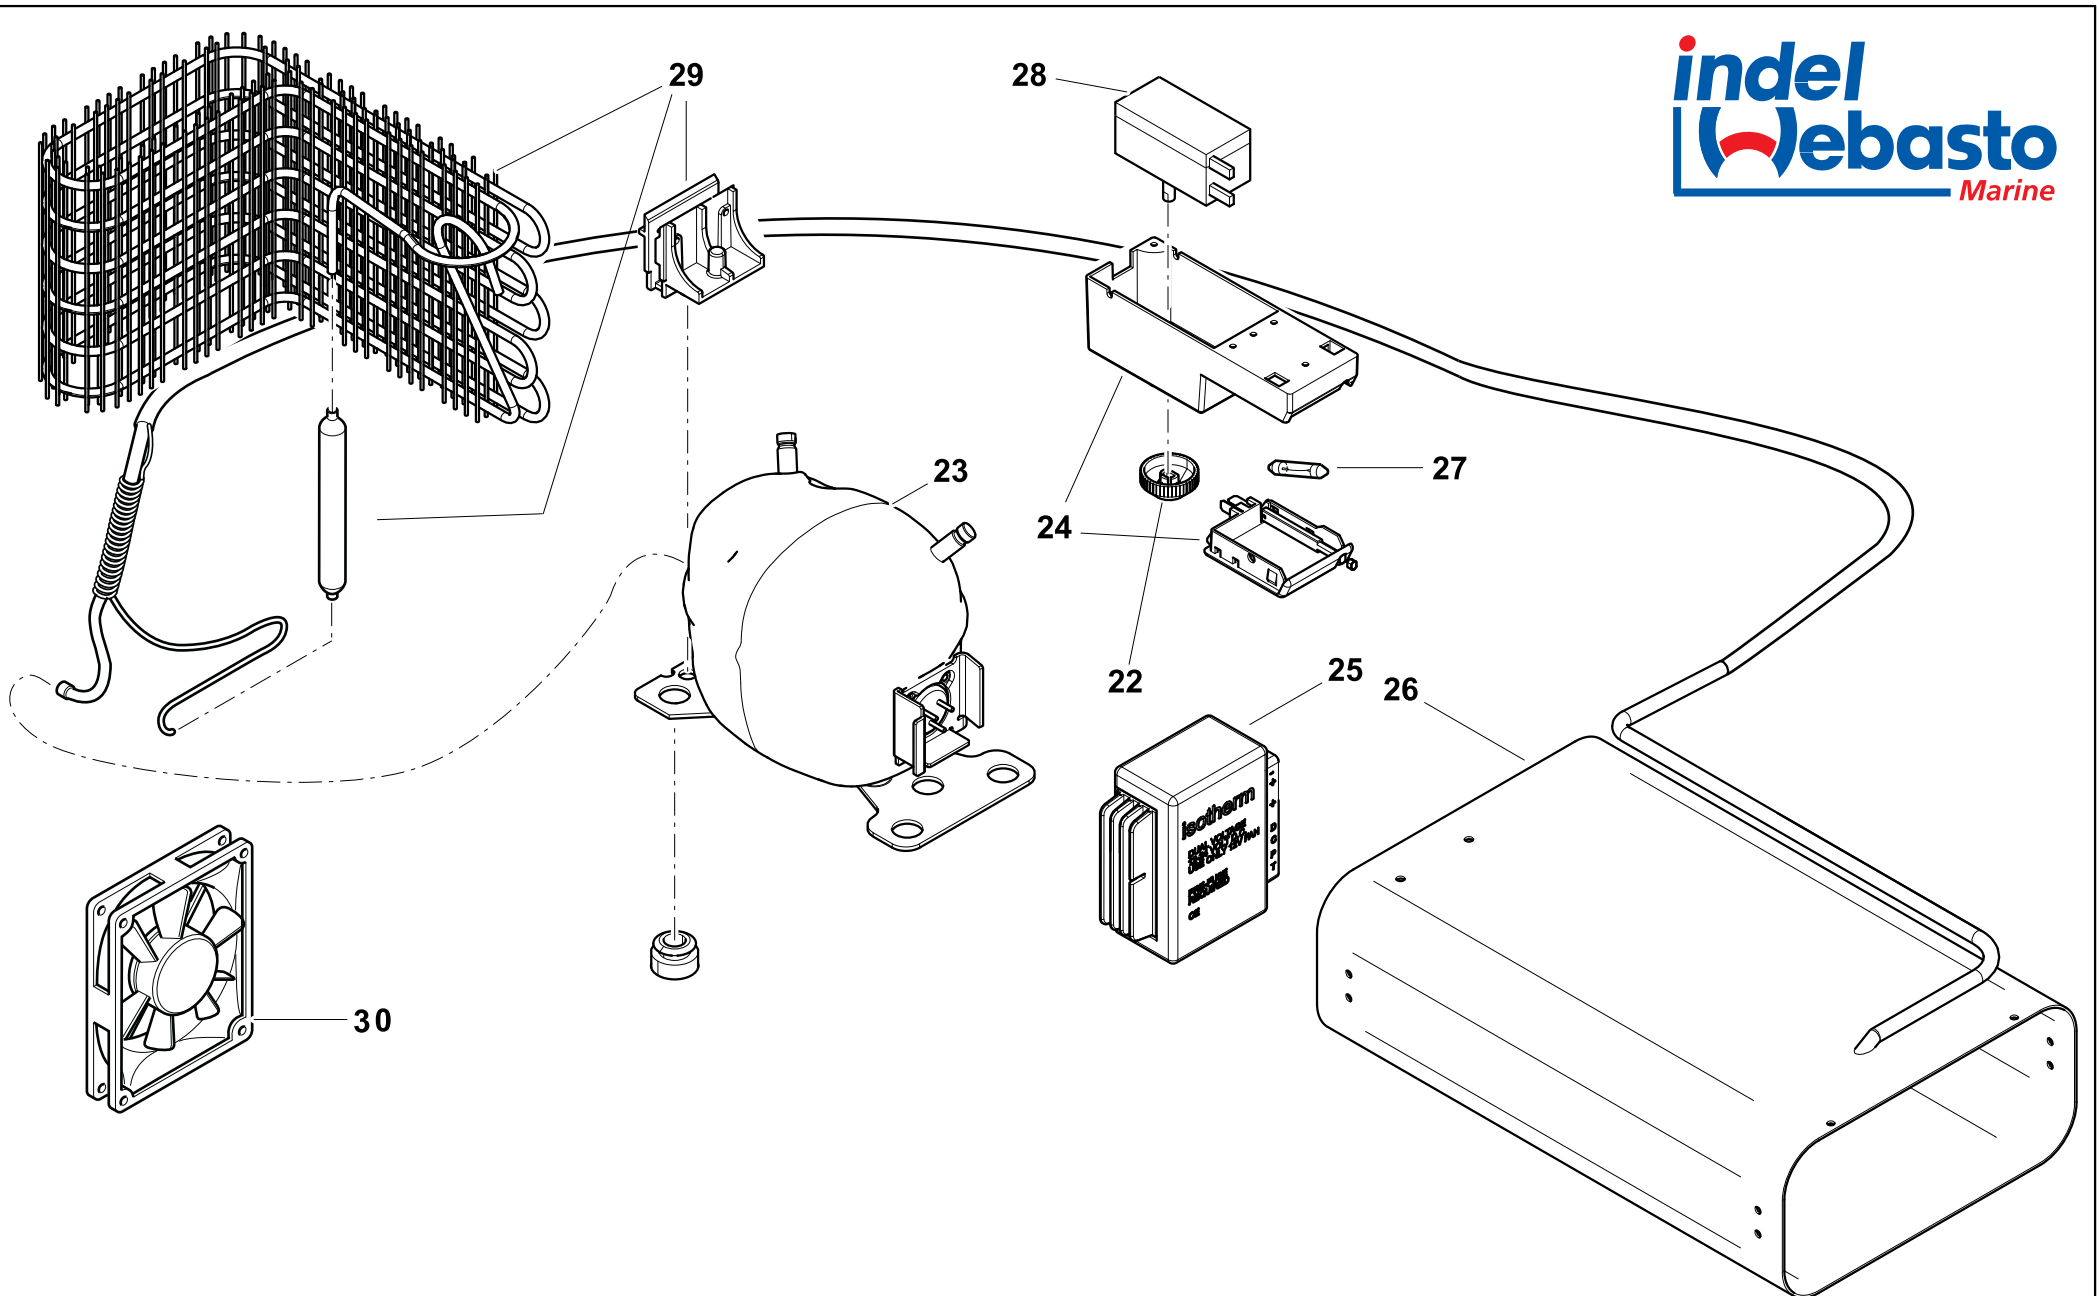

**CR 130 ELEGANCE - CABINET**

**CR 130 - COOLING UNIT**

NUMERO NUMBER	COD. ARTICOLO ITEM CODE	DESCRIZIONE ARTICOLO ITEM DESCRIPTION
1	SGB00134AB	TOP BRIGHT SILVER CR130 ELEGANCE TOP BRIGHT SILVER CR130 ELEGANCE
2	SBE00194AB	CERNIERA SUPERIORE CR ELEGANCE UPPER HINGE CR ELEGANCE
3	SGC00302AA	COPERTURA EVAPORATORE PLASTICA BIANCA CR85/CR130 C. PLASTIC COVER FOR EVAPORATOR CR85/CR130 C.
4	SGC00294AA	PORTINA EVAPORATORE CRUISE CR49/CR65/CR85/CR130 C. & ELEGANCE EVAPORATOR DOOR CRUISE CR49/CR65/CR85/CR130 C. EL.
5	SGA00161AA	KIT PANNELLO PORTA CR130 ELEGANCE SILVER 720 X 509mm DOOR KIT PANEL CR130 ELEGANCE SILVER
6	SGC00369AA	PORTA COMPLETA DI ACCESSORI E PANNELLI BRIGHT SILVER CR130 ELEGANCE COMPLETE DOOR CR130 ELEGANCE DOOR PANELS BRIGHT SILVER
7	SGC00299AA	BALCONCINO CONTROPORTA CON FERMI CR130 C. PLASTIC RETAINER WITH SHELTER CR130 C.
8	SGC00125AA	FILONCINO METALLO PER BALCONCINO CR130 METAL RETAINER CR130
9	SGC00038AA	GRIGLIA INTERNA CR130/CR195 F151 INTERNAL SHELF FOR CR130/CR195 F151
10	SGC00292AA	SGOCCIOLATOIO EVAPORATORE CR85/CR130 C. DRIP TRAY FOR CR85/CR130 C.
11	SGC00300AA	GRIGLIA SUPERIORE PICCOLA CR130 C. SMALL UPPER SHELF CR130 C.
12	SGC00301AA	CASSETTO INFERIORE PLASTICA BIANCA CR130 C. LOWER PLASTIC DRAWER CR130 C.
13	SGC00047AA	RIPIANO IN VETRO CR130 SET 2pz GLASS SHELF CR130 SET 2pz
14	SBE00196AA	STAFFA SOSTEGNO PORTA PLASTICA NERA CR ELEGANCE SUPPORT BRACKET DOOR CR ELEGANCE
15	SGC00022AA	CUBETTIERA CRUISE ICE CUBE CRUISE
16	SGE00018AA	KIT CORNICI FISSAGGIO PANNELLO PORTA CR130 ELEGANCE KIT FRAME DOOR FOR FIXING PANEL CR130 ELEGANCE
17	SGD00043AA	KIT MANIGLIA BRIGHT SILVER COMPLETA DI MOLLE E PERNI PER CR49/65/85/130 ELEGANCE HANDLE BRIGHT SILVER COMPLETE KIT WITH SPRINGS AND PIVOT CR49/65/85/130 ELEGANCE
18	SBE00195AB	CERNIERA INFERIORE CR ELEGANCE LOWER HINGE CR ELEGANCE
19	SBE00211AA	STAFFA AGGANCIO TOP INOX CR ELEGANCE INOX SUPPORT BRACKET FOR TOP CR ELEGANCE
22	SEA00093AA	MANOPOLA TERMOSTATO CRUISE 49/65/85/130 C. THERMOSTAT KNOB CRUISE 49/65/85/130 C.
23	SBA00002DA	COMPRESSORE BD35F SENZA CENTRALINA DANFOSS COMPRESSOR BD35F 12/24V NO ELECTRICAL UNIT TP39301
24	SEC00004DA	PLAFONIERA COMPLETA 12/24V C. INTERNAL LIGHT KIT 12-24V C.
25	SEG00002DA	CENTRALINA DANFOSS 101N0210 BD35/50F 12/24V TP39310 ELECTRICAL UNIT DANF. 101N0210 BD35/50F 12/24V TP39310
25	SEG00030GA	CENTRALINA DANFOSS B35F/BD50F AC/DC 12/24V-115/230V ELECT. UNIT DANFOSS BD35F/50FAC/DC 12/24V-115/230V
26	SBF00105AA	EVAPORATORE CR85/130 C. EVAPORATOR FOR CR85/130 C.
27	SEC00038DA	LAMPADINA LED CR49/65/85/130 ELEGANCE LED LAMP CR49/64/85/130 ELEGANCE
28	SEA00092DA	TERMOSTATO CRUISE 49/65/85/130 C. THERMOSTAT CRUISE 49/65/85/130 C.
29	SBD00122AA	KIT CONDENSATORE PER CRUISE C. CONDENSATOR KIT FOR CRUISE C.
30	SBG00005BA	VENTOLA CABLATA 12V LOW SPEED TP39236 FAN 12V LOW SPEED FOR COMPACT AND CRUISE TP39236
31	SGB00147AA	FLANGIA 3 PEZZI 3-LATI CR130 ELEGANCE VERNICIATA SILVER 3 PIECES FRAME 3 SIDES CR130 ELEGANCE SILVER PAINTED