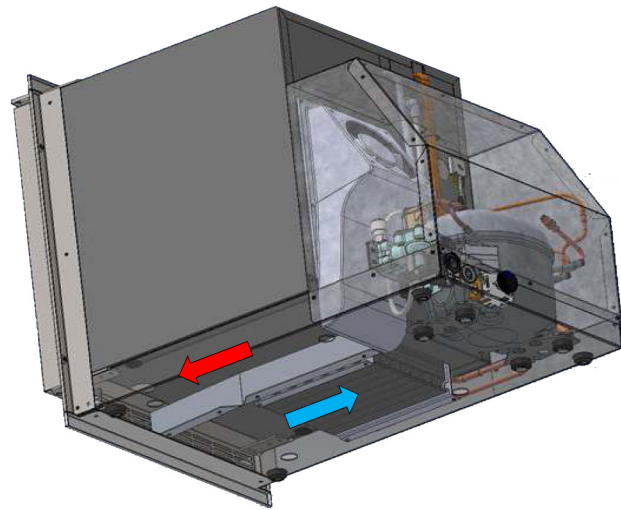

FRONT VIEW

SIDE VIEW

14"

TOP VIEW

# ISOTHERM LOW PROFILE ICE MAKER

1

2

3

4

5

A3