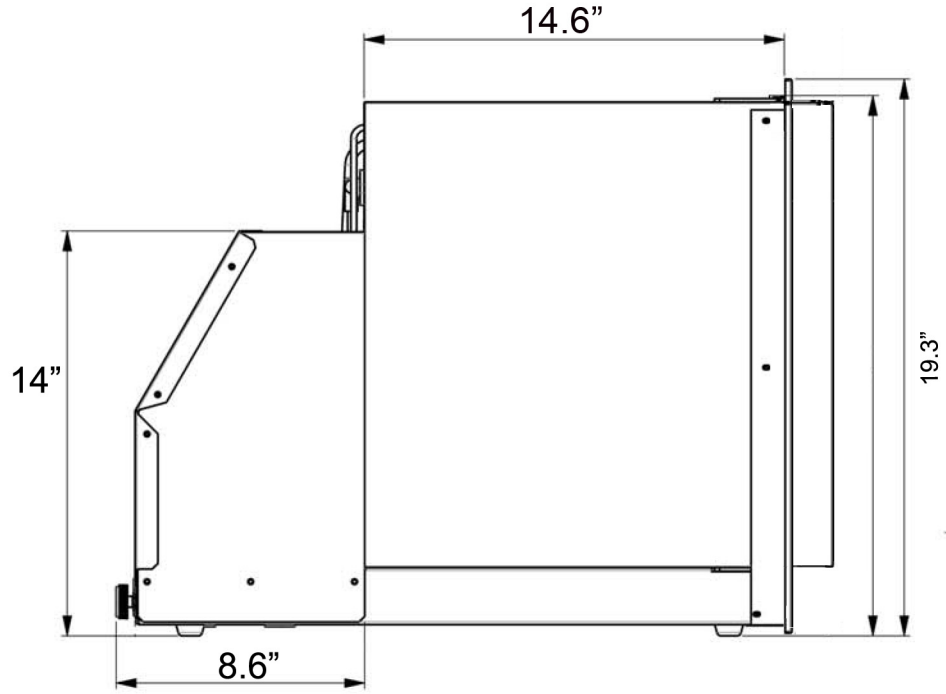

FRONT VIEW

SIDE VIEW

14"

TOP VIEW

# ISOTHERM LOW PROFILE ICE MAKER

1

2

3

4

5

A3