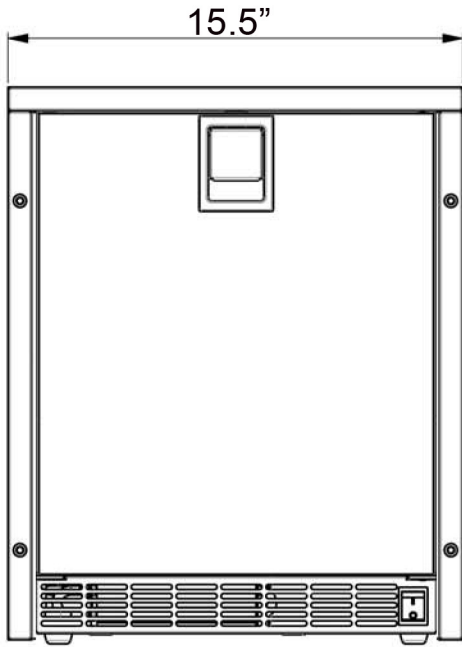

FRONT VIEW

SIDE VIEW

14"

TOP VIEW

# ISOTHERM LOW PROFILE ICE MAKER

1

2

3

4

5

A3