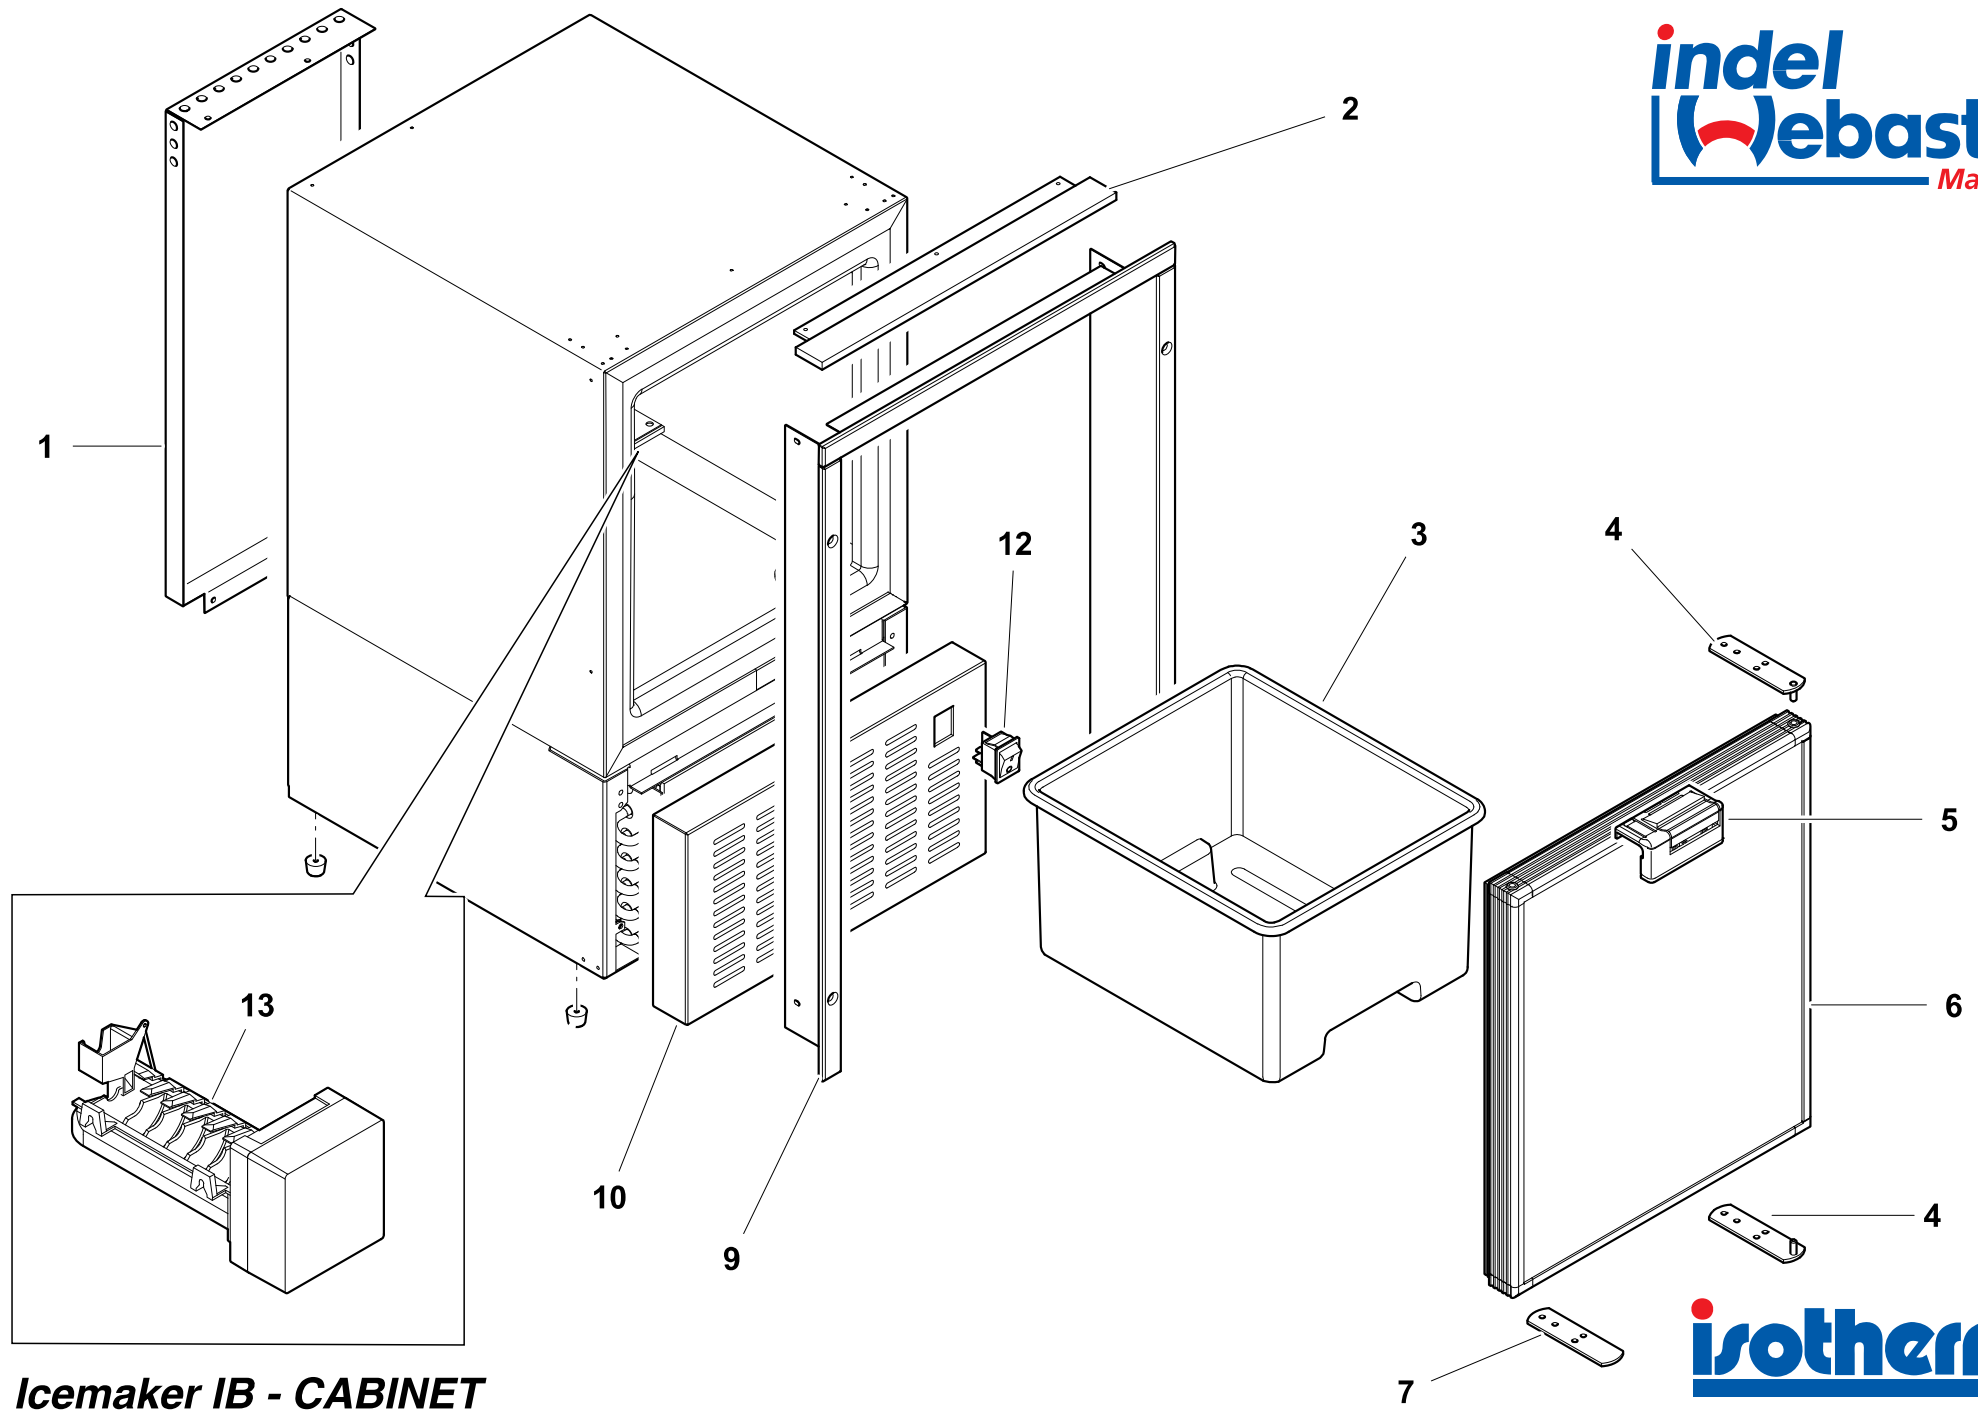

NUMERO NUMBER	CODICE ARTICOLO ITEM CODE	DESCRIZIONE ARTICOLO ITEM DESCRIPTION
1	SBE00186AA	CARENATURA POSTERIORE ICEMAKER WHITE BACK FAIRING ICEMAKER WHITE
2	SGB00115AA	TOP INOX LUCIDO PER ICE MAKER WHITE GLOSSY INOX TOP FOR ICEMAKER WHITE
3	SGC00350AA	CASSETTO PLASTICA PER GHIACCIO ICEMAKER WHITE ICECUBE PLASTIC DRAWER FOR ICEMAKER WHITE
4	SBE00068AA	CERNIERA INOX TUTTI CR VER. INOX + CR40 CUBIC + (CR49 CR65 CR85 CR130 C.) HINGE INOX FOR ALL VER. INOX TYPE + CR40 CUBIC +(CR49 CR65 CR85 CR130 C.)
5	SGD00004AA	KIT MANIGLIA BIANCA CRUISE HANDLE WHITE KIT FOR CRUISE
6	SGC00354AA	PORTA BIANCA COMPLETA PER ICEMAKER WHITE COMPLETE WHITE DOOR FOR ICEMAKER WHITE
7	SGB00112AA	SOSTEGNO INOX CONTROPORTA CRUISE 49/65/85/130 C. ICEM WHITE DOOR SUPPORT CRUISE 49/65/85/130 C. ICEM WHITE
9	SGB00126AA	FLANGIA 3-LATI VERNICIATA BIANCA PER ICEMAKER WHITE 3-SIDE WHITE PAINTED FIXING FRAME FOR ICEMAKER WHITE
10	SGC00355AA	GRIGLIA ANTERIORE VENTILAZIONE VERNICIATA BIANCA PER ICEMAKER WHITE FRONT WHITE VENTILATION GRID FOR ICEMAKER WHITE
10	SGC00353AA	GRIGLIA ANTERIORE VENTILAZIONE INOX PER ICEMAKER WHITE INOX FRONT INOX VENTILATION GRID FOR ICEMAKER WHITE INOX
12	SEC00026AA	INTERRUTTORE ACCESSIONE ICEMAKER WHITE POWER SWITCH FOR ICEMAKER WHITE
13	SBD00113AA	KIT PRODUTTORE GHIACCIO 230V PER ICEMAKER WHITE ICEMAKER 230V KIT FOR WHITE ICEMAKER
13	SBD00127MA	KIT PRODUTTORE GHIACCIO 115V PER ICEMAKER WHITE ICEMAKER 115V KIT FOR WHITE ICEMAKER
14	SBD00125AA	CONDENSATORE LAMELLARE ICEMAKER WHITE LAMELLAR CONDENSER FOR ICEMAKER WHITE
15	SBG00034LA	VENTOLA 230V 120x120x25 CON CONVOGLIATORE ARIA PER ICEMAKER WHITE FAN 230V 120x120x25 WITH PLASTIC AIR GUDIE FOR ICEMAKER WHITE
15	SBG00034MA	VENTOLA 115V 120x120x25 CON CONVOGLIATORE ARIA PER ICEMAKER WHITE FAN 115V 120x120x25 WITH PLASTIC AIR GUDIE FOR ICEMAKER WHITE
16	SBD00123AA	FILTRO 10Gr PER ICEMAKER WHITE TUBO 6+2mm FILTER 10Gr FOR ICEMAKER WHITE 6+2
17	SBA00045LA	COMPRESSORE DANFOSS TL102G PER ICEMAKER WHITE 230V DANFOSS COMPRESSOR TL102G FOR ICEMAKER WHITE 230V
17	SBA00045MA	COMPRESSORE DANFOSS TL102G PER ICEMAKER WHITE 115V DANFOSS COMPRESSOR TL102G FOR ICEMAKER WHITE 115V
18	SED00026LA	RELAY DI POTENZA PER ICEMAKER WHITE 230V POWER RELAY FOR ICEMAKER WHITE 230V
18	SED00026MA	RELAY DI POTENZA PER ICEMAKER WHITE 115V POWER RELAY FOR ICEMAKER WHITE 115V
19	SEA00031DA	TERM CR36/49/50/65/100/120/DR130/DR85/BI135/(85/130 fino 2008, BI41 fino 2010)/DR49 G112 THERM CR36/49/50/65/100/120/DR130/DR85/BI135/(85/130 till 2008, BI41 till 2010)/DR49 G112
21	SEB00136AA	CONNETTORE CAVO ALIMENTAZIONE CON BLOCCACAVO PER ICEMAKER WHITE POWER CABLE CONNECTOR FOR ICEMAKER WHITE
22	SFD00032LA	ELETTROVALVOLA ACQUA 230V ICEMAKER WHITE SOLENOIDE VALVE WATER 230V FOR ICEMAKER WHITE
22	SFD00032MA	ELETTROVALVOLA ACQUA 115V ICEMAKER WHITE SOLENOIDE VALVE WATER 115V FOR ICEMAKER WHITE