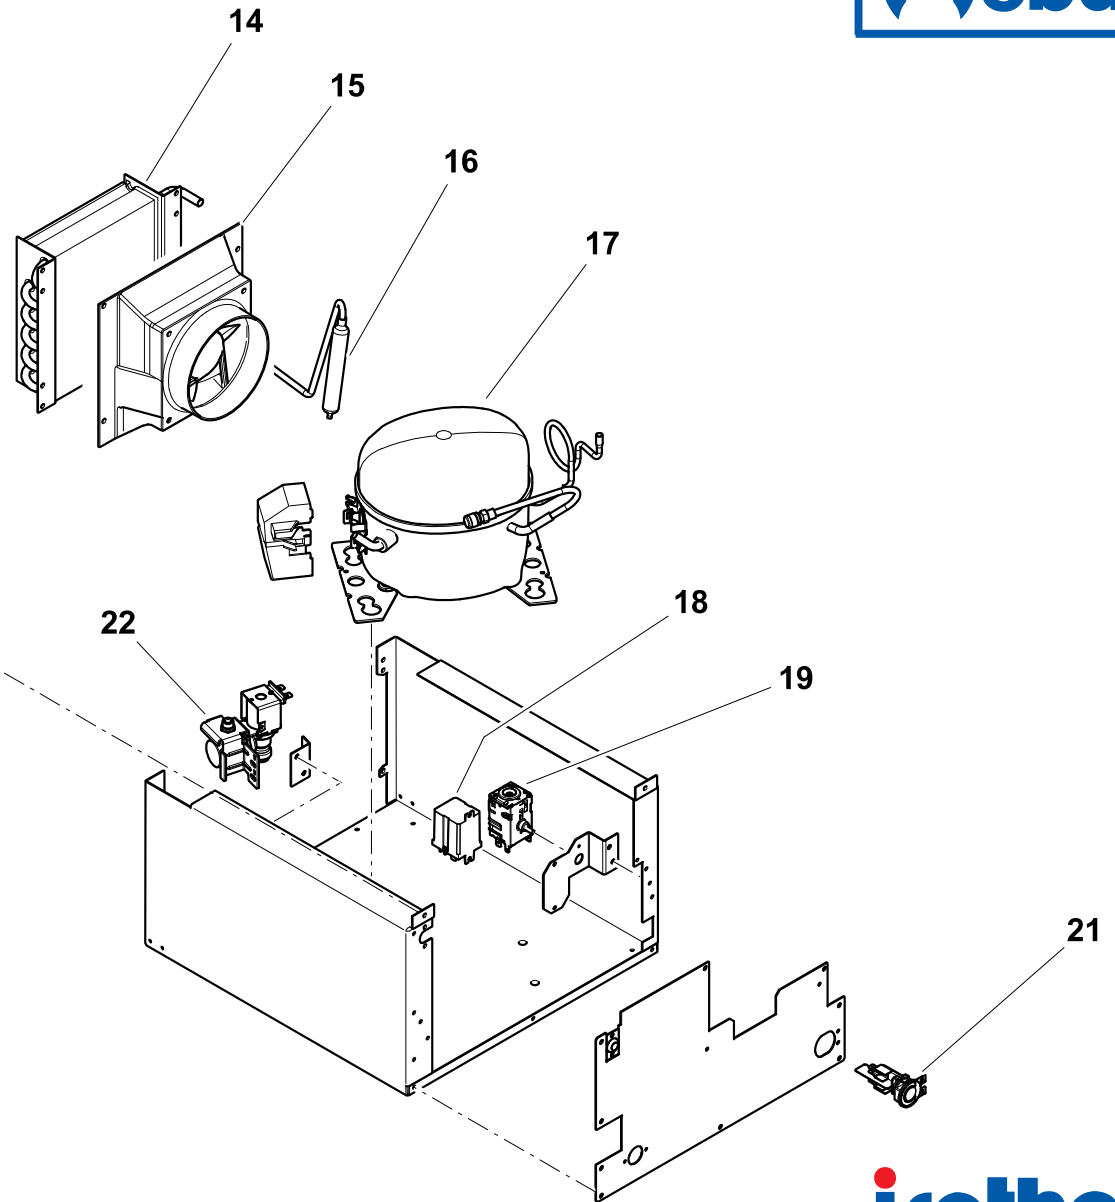

Icemaker IB - COOLING UNIT