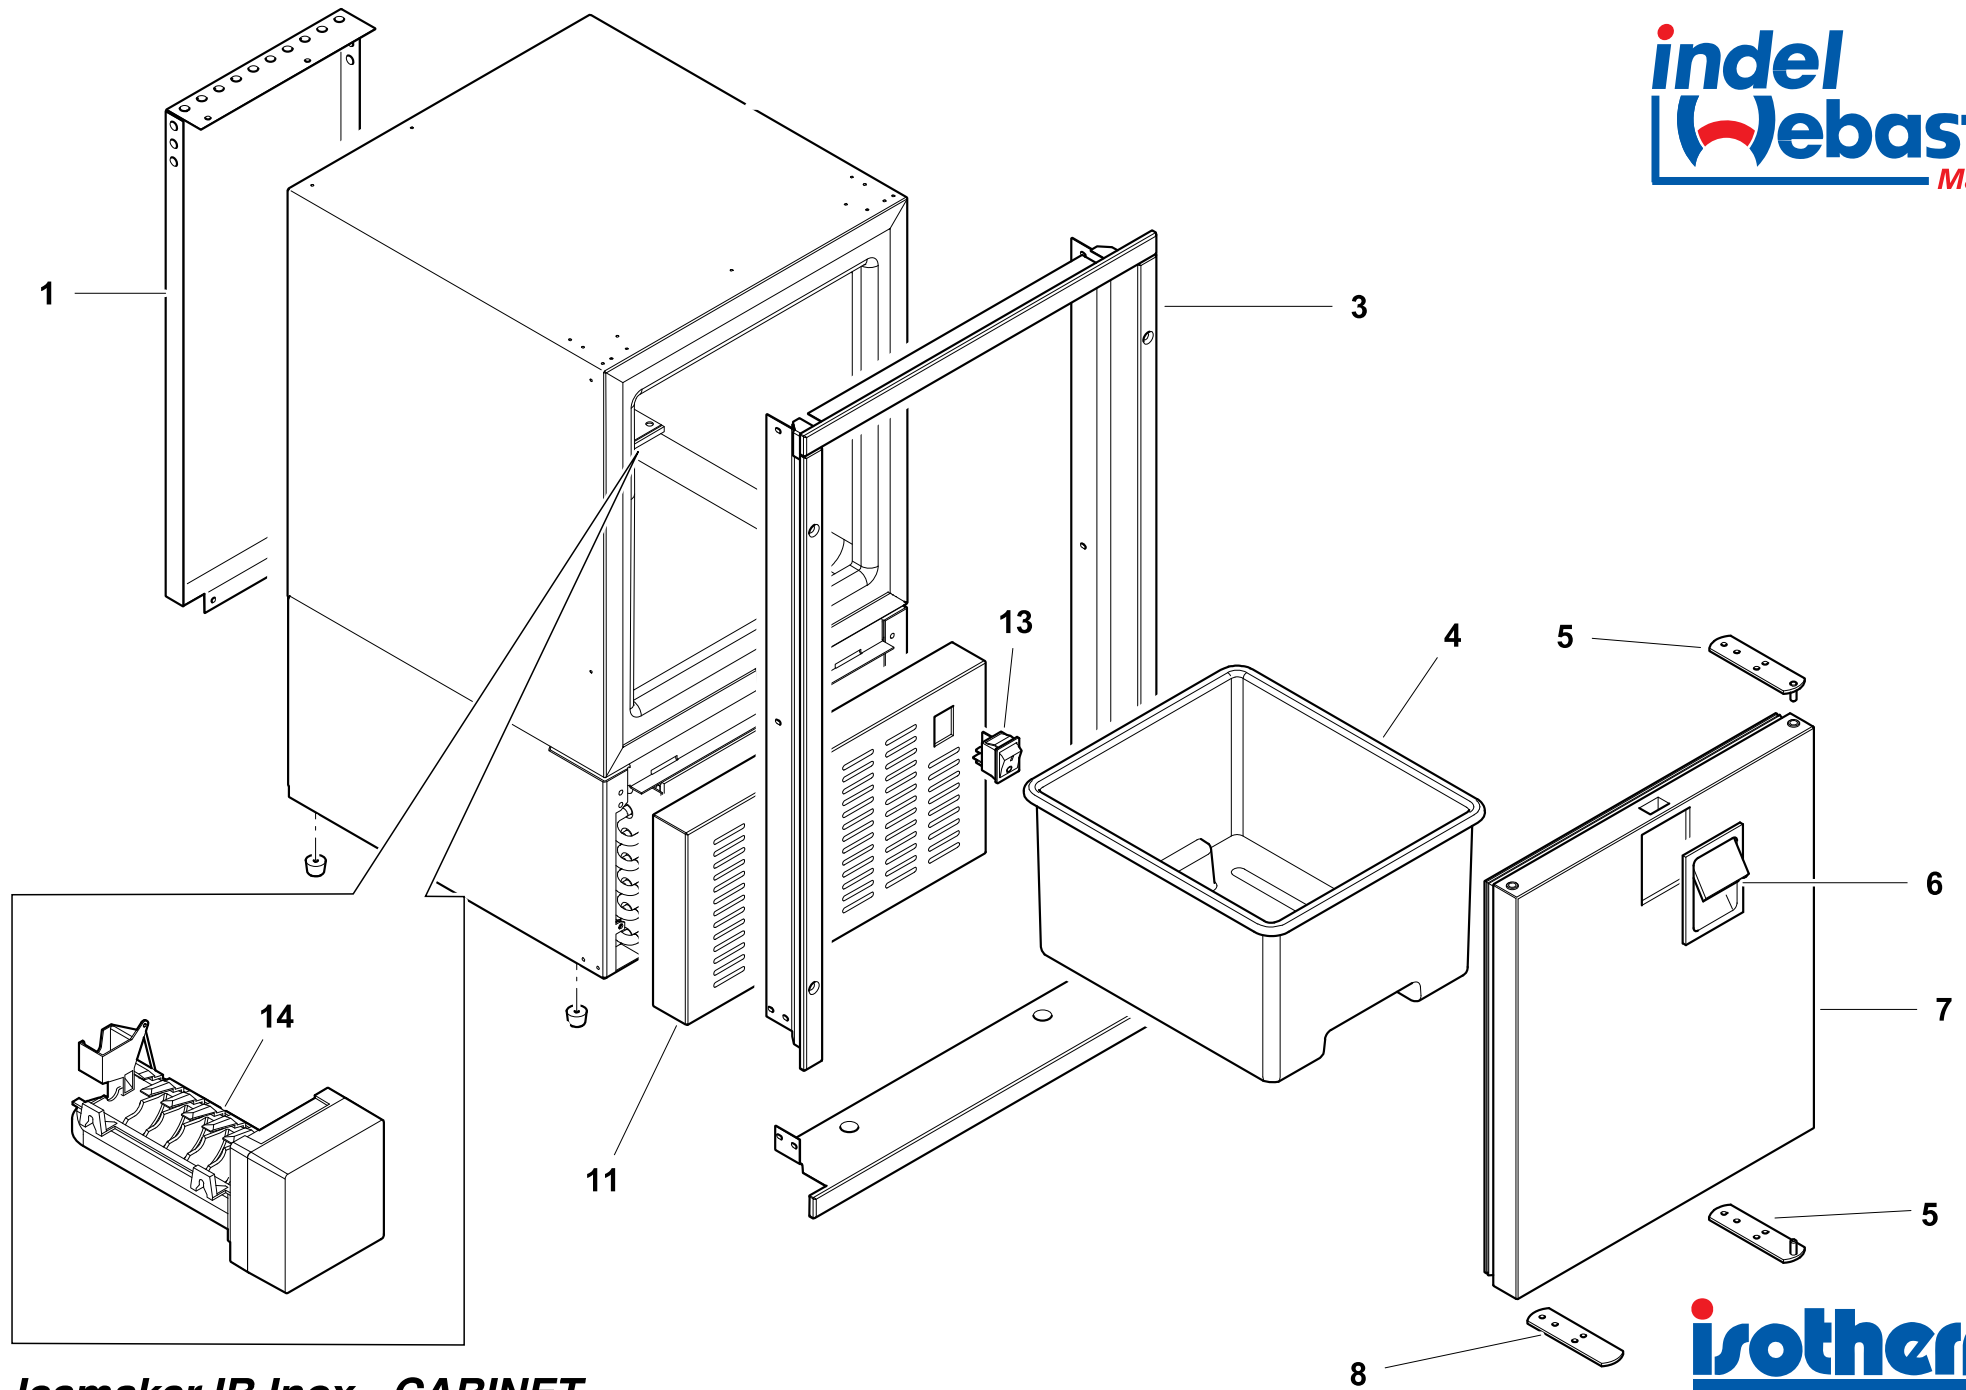

NUMERO NUMBER	CODICE ARTICOLO ITEM CODE	DESCRIZIONE ARTICOLO ITEM DESCRIPTION
1	SBE00186AA	CARENATURA POSTERIORE ICEMAKER WHITE BACK FAIRING ICEMAKER WHITE
3	SGB00125AA	FLANGIA FM 3-LATI INOX PER ICEMAKER WHITE INOX 3-SIDE FLUSH MOUNTING FRAME INOX FOR ICEMAKER WHITE INOX
4	SGC00350AA	CASSETTO PLASTICA PER GHIACCIO ICEMAKER WHITE ICECUBE PLASTIC DRAWER FOR ICEMAKER WHITE
5	SBE00068AA	CERNIERA INOX TUTTI CR VER. INOX + CR40 CUBIC + (CR49 CR65 CR85 CR130 C.) HINGE INOX FOR ALL VER. INOX TYPE + CR40 CUBIC +(CR49 CR65 CR85 CR130 C.)
6	SGD00012AA	MANIGLIA INOX "CRUISE INOX" INOX HANDLE/LOCKER FOR "CRUISE INOX"
7	SGC00351AA	PORTA INOX ICEMAKER WHITE INOX DOOR FOR ICEMAKER WHITE
8	SGB00112AA	SOSTEGNO INOX CONTROPORTA CRUISE 49/65/85/130 C. ICEM WHITE DOOR SUPPORT CRUISE 49/65/85/130 C. ICEM WHITE
11	SGC00353AA	GRIGLIA ANTERIORE VENTILAZIONE INOX PER ICEMAKER WHITE INOX FRONT INOX VENTILATION GRID FOR ICEMAKER WHITE INOX
13	SEC00026AA	INTERRUTTORE ACCESSIONE ICEMAKER WHITE POWER SWITCH FOR ICEMAKER WHITE
14	SBD00113AA	KIT PRODUTTORE GHIACCIO 230V PER ICEMAKER WHITE ICEMAKER 230V KIT FOR WHITE ICEMAKER
14	SBD00127MA	KIT PRODUTTORE GHIACCIO 115V PER ICEMAKER WHITE ICEMAKER 115V KIT FOR WHITE ICEMAKER
15	SBD00125AA	CONDENSATORE LAMELLARE ICEMAKER WHITE LAMELLAR CONDENSER FOR ICEMAKER WHITE
16	SBG00034LA	VENTOLA 230V 120x120x25 CON CONVOGLIATORE ARIA PER ICEMAKER WHITE FAN 230V 120x120x25 WITH PLASTIC AIR GUDIE FOR ICEMAKER WHITE
16	SBG00034MA	VENTOLA 115V 120x120x25 CON CONVOGLIATORE ARIA PER ICEMAKER WHITE FAN 115V 120x120x25 WITH PLASTIC AIR GUDIE FOR ICEMAKER WHITE
17	SBD00123AA	FILTRO 10Gr PER ICEMAKER WHITE TUBO 6+2mm FILTER 10Gr FOR ICEMAKER WHITE 6+2
18	SBA00045LA	COMPRESSORE DANFOSS TL102G PER ICEMAKER WHITE 230V DANFOSS COMPRESSOR TL102G FOR ICEMAKER WHITE 230V
18	SBA00045MA	COMPRESSORE DANFOSS TL102G PER ICEMAKER WHITE 115V DANFOSS COMPRESSOR TL102G FOR ICEMAKER WHITE 115V
19	SED00026LA	RELAY DI POTENZA PER ICEMAKER WHITE 230V POWER RELAY FOR ICEMAKER WHITE 230V
19	SED00026MA	RELAY DI POTENZA PER ICEMAKER WHITE 115V POWER RELAY FOR ICEMAKER WHITE 115V
20	SEA00031DA	TERM CR36/49/50/65/100/120/DR130/DR85/BI135/(85/130 fino 2008, BI41 fino 2010)/DR49 G112 THERM CR36/49/50/65/100/120/DR130/DR85/BI135/(85/130 till 2008, BI41 till 2010)/DR49 G112
22	SEB00136AA	CONNETTORE CAVO ALIMENTAZIONE CON BLOCCACAVO PER ICEMAKER WHITE POWER CABLE CONNECTOR FOR ICEMAKER WHITE
23	SFD00032LA	ELETTROVALVOLA ACQUA 230V ICEMAKER WHITE SOLENOIDE VALVE WATER 230V FOR ICEMAKER WHITE
23	SFD00032MA	ELETTROVALVOLA ACQUA 115V ICEMAKER WHITE SOLENOIDE VALVE WATER 115V FOR ICEMAKER WHITE