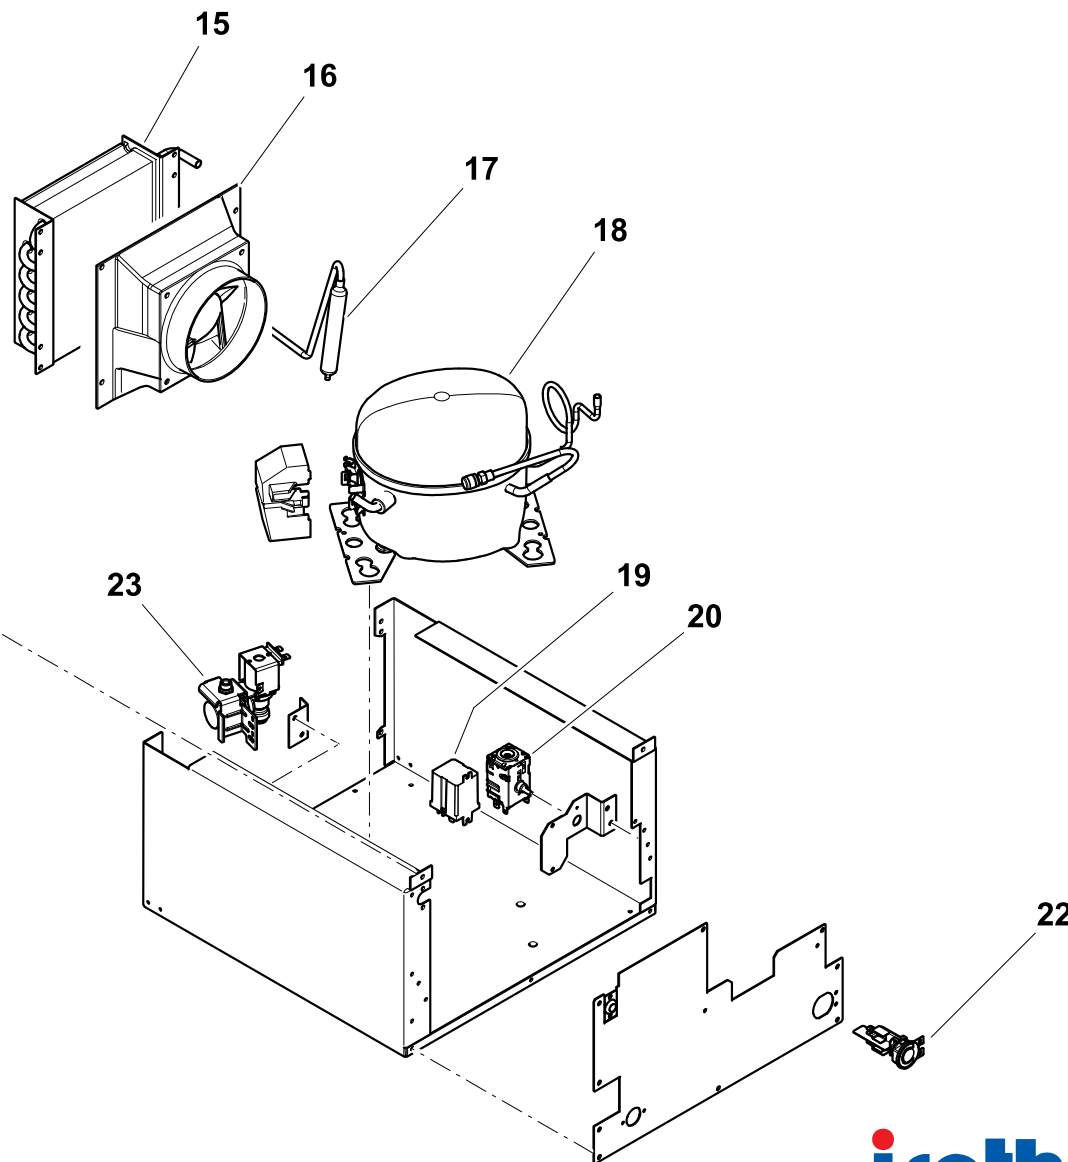

Icemaker IB Inox - COOLING UNIT