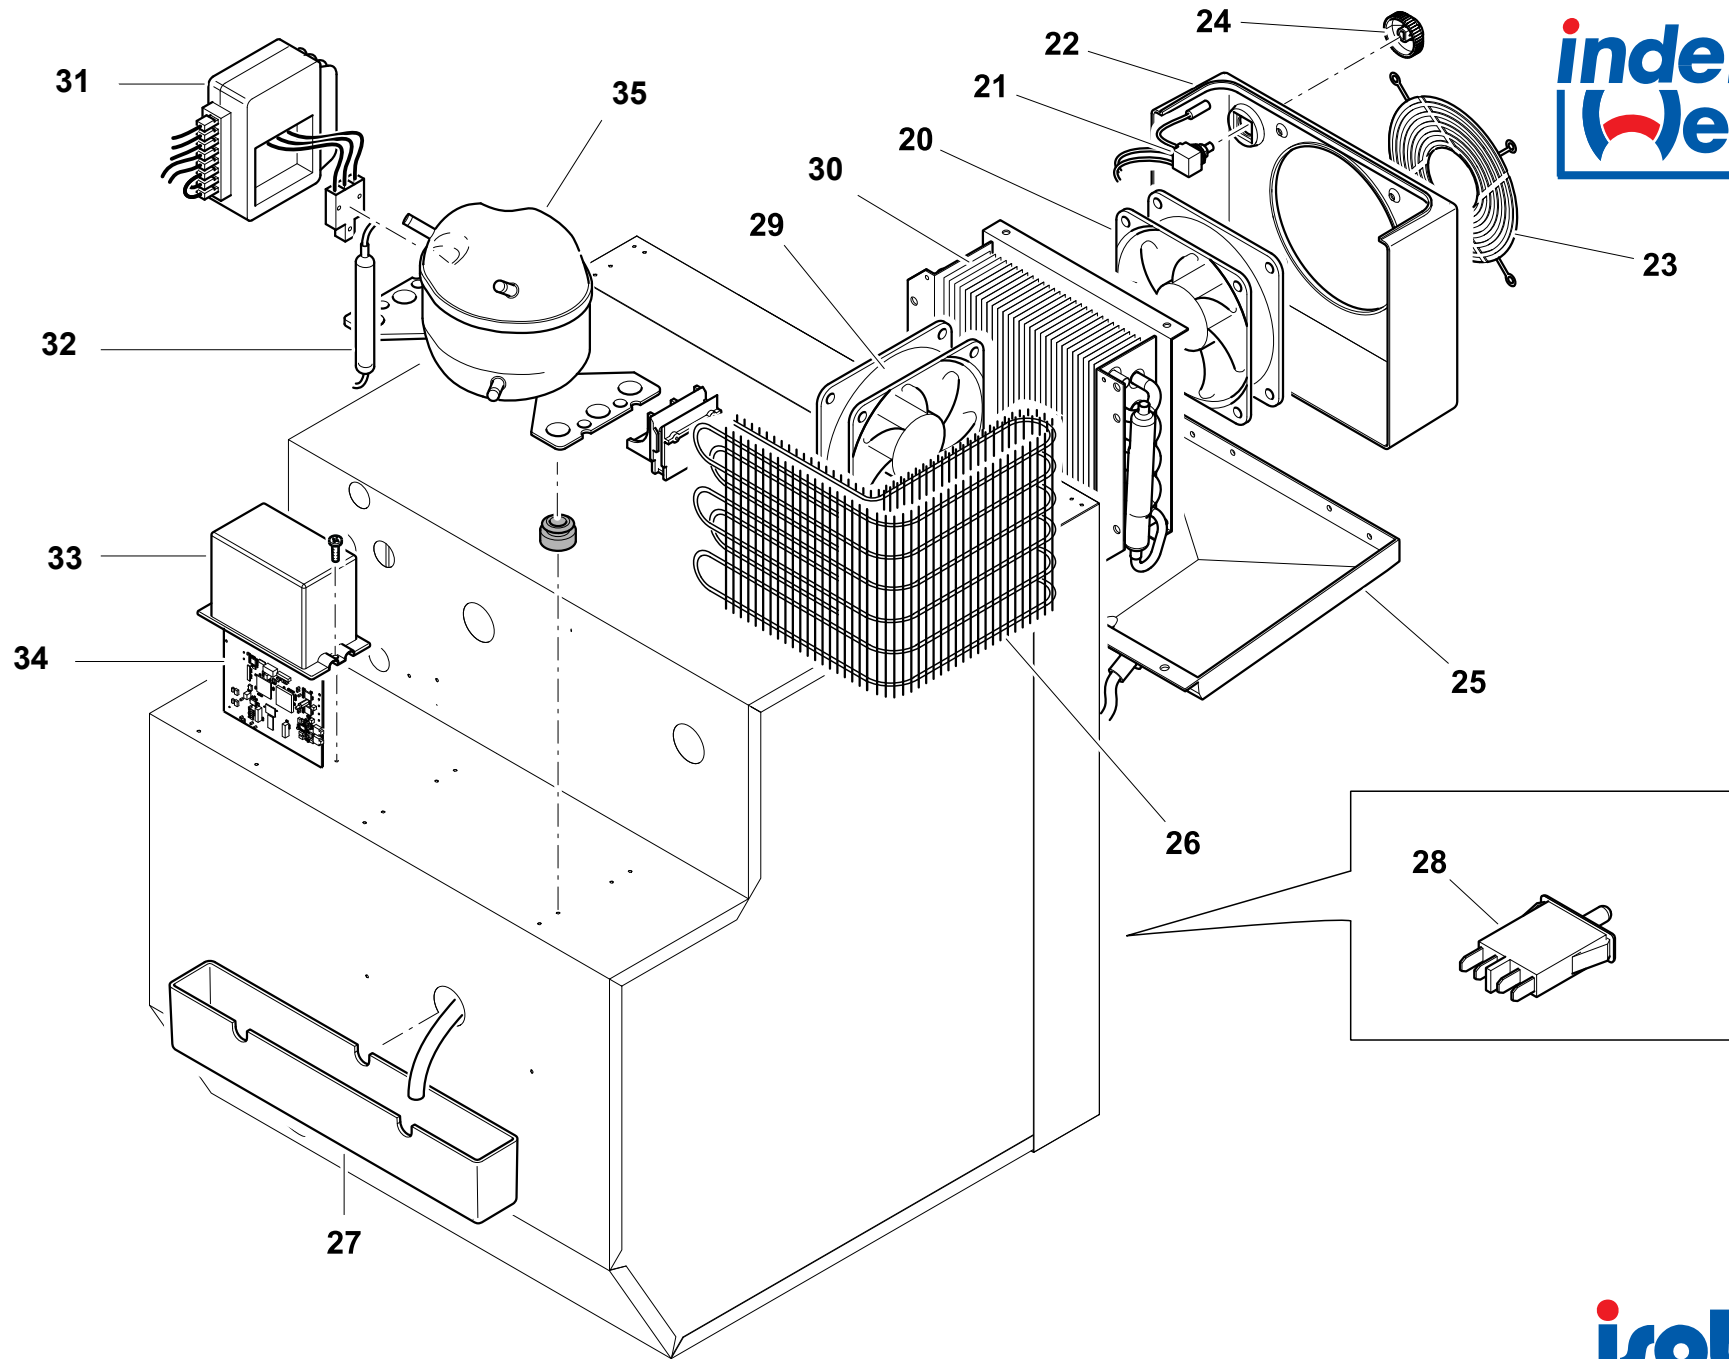

DR 65 FROST FREE INOX - CABINET

DR 65 FROST FREE INOX - COOLING UNIT

RICAMBI DR65 INOX FROST FREE SPARE PARTS DR 65 INOX FROST FREE

NUMERO NUMBER	CODICE ARTICOLO ITEM CODE	DESCRIZIONE ARTICOLO ITEM DESCRIPTION
2	SGC00317AA	PLACCA COPERTURA SCHEDA ELETTRONICA 5 LED BLU PER DR65/DR55/DR49 COVER FOR ELECTRONIC CARD 5 LED BLUE FOR DR65/DR55/DR49
3	SGB00053AA	FLANGIA FM 3-LATI CR65/DR65/DR55F INOX PER FRIGO INOX 3-SIDE FLUSH MOUNTING FRAME FOR CR65/DR65/DR55F INOX
3	SGB00114AA	FLANGIA FM DR65/DR55F INOX CON FERMO PER FRIGO PREDISPOSTO VETRO 3-SIDE FLUSH MOUNTING FRAME WITH LOCK FOR DR65/55F GLASS PREDISPOSED
3	SGB00123AA	FLANGIA FM 3- LATI INOX PER DR65/DR55 PREDISPOSTO PANNELLO CLIENTE 3-SIDE FLUSH MOUNTING FRAME INOX FOR DR65/DR55 CUSTOMER PANEL PREDISPOSED
4	SGC00318AA	CESTELLO METALLO PER CASSETTO PICCOLO DR65 FF METAL BASKET FOR SMAL DRAWER DR65 FF
5	SGC00319AA	CASSETTO PICCOLO SUPERIORE ALLUMINIO DR65 FF ALUMINIUM SMAL UPPER DRAWER DR65 FF
6	SGD00038AA	MANIGLIA PER PANNELLO VETRO DR49/DR55/DR65 HANDLE FOR GLASS PANEL DR49/DR55/DR65
7	SGD00036AA	KIT GUIDE SCORRIMENTO PER CASSETTO INTERNO PICCOLO DR49/DR65/DR55F SLIDE DRAWER KIT FOR SMALL INTERNAL DRAWER DR49/DR65/DR55F
8	SGD00012AA	MANIGLIA INOX "CRUISE INOX" INOX HANDLE/LOCKER FOR "CRUISE INOX"
9	SGC00211AA	PORTA COMPLETA DR65 INOX COMPLETE DOOR DR65 INOX
10	SGD00027AA	KIT GUIDE SCORRIMENTO PER CASSETTO DR49/DR65/DR55F/DR160/DR190 SLIDE DRAWER KIT FOR DR49/DR65/DR55F/DR160/DR190
11	SGC00320AA	CESTELLO METALLO PER CASSETTO GRANDE DR65 METAL BASKET FOR BIG DRAWER DR65
12	SGC00321AA	CESTELLO PLASTICA PER CASSETTO GRANDE DR65 PLASTIC BASKET FOR BIG DRAWER DR65
14	SEG00033DA	SCHEDA ELETTRONICA 5 LED BLU PER DR65/DR55/DR49 ELECTRONIC CARD 5 LED BLUE FOR DR65/DR55/DR49
16	SGC00281AA	PORTA DR65 INOX COMPLETA DI CASSETTO PREDISPOSTA VETRO COMPLETE DOOR DR65 INOX GLASS PREDISPOSED
17	SGA00102AA	PANNELLO PORTA VETRO DR55/65 BIANCO PIU STAFFA INFERIORE GLASS DOOR PANEL DR55/65 WHITE WITH LOWER STIRRUP
17	SGA00103AA	PANNELLO PORTA VETRO DR55/65 NERO PIU STAFFA INFERIORE GLASS DOOR PANEL DR55/65 BLACK WITH LOWER STIRRUP
17	SGA00104AA	PANNELLO PORTA VETRO DR55/DR65 GRIGIO PIU STAFFA INFERIORE GLASS DOOR PANEL DR55/DR65 GRIGIO WITH LOWER STIRRUP
17	SGA00105AA	PANNELLO PORTA VETRO DR55/DR65 BLU PIU STAFFA INFERIORE GLASS DOOR PANEL DR55/DR65 BLU WITH LOWER STIRRUP
18	SGC00323AA	PORTA DR65 INOX COMPLETA DI CASSETTO PREDISPOSTA PANNELLO CLIENTE COMPLETE DOOR DR65 INOX CUSTOMER PANEL PREDISPOSED
19	SGC00152AA	PORTABOTTIGLIE PIEGHEVOLE BOTTLE RACK COLLAPSIBLE
20	SBG00005BA	VENTOLA CABLATA 12V LOW SPEED TP39236 FAN 12V LOW SPEED FOR COMPACT AND CRUISE TP39236
21	SEA00106DA	TERMOSTATO ELETTRONICO DR65 POTENZIOMETRO, CAVO E RESISTENZA ELECTRONIC THERMOSTAT DR65
22	SBE00184AA	COPERTURA PLASTICA/METALLO PER EVAPORATORE FROST FREE DR65 FF PLASTIC/METAL COVER FOR FROST FREE EVAPORATOR DR65 FF
23	SBE00185AA	GRIGLIA METALLO TONDA VENTILAZIONE EVAP. FROST FREE DR65/DR55 FF METAL VENTILATION GRID FOR EVAP. FROST FREE DR65/DR55 FF
24	SEA00093AA	MANOPOLA TERMOSTATO CRUISE 49/65/85/130 DR49/55/65 C. THERMOSTAT KNOB CRUISE 49/65/85/130 DR49/55/65C.
25	SGC00324AA	SGOCCIOLATOIO PLASTICA PER EVAP. FROST FREE DR65 FF PLASTIC DRIP TRAY DOR EVAP. FROST FREE DR65 FF
26	SBD00028AA	CONDENSATORE A FILO PIEGATO CON STAFFA AIR CONDENSER PIN TYPE WITH BRACKET
27	SGC00325AA	SGOCCIOLATOIO POSTERIORE PLASTICA BIANCA DR55/DR65 FF WHITE PLASTIC REAR DRIP TRAY DR55/DR65 FF
28	SEC00029AA	INTERRUTTORE A PULSANTE PER CASSETTO DR65FF/DR55FF SWICH FOR DRAWER DR65FF/DR55FF
29	SBG00005BA	VENTOLA CABLATA 12V LOW SPEED TP39236 FAN 12V LOW SPEED FOR COMPACT AND CRUISE TP39236
30	SBF00100AA	EVAPORATORE LAMELLARE VENTILATO DR65 FF LAMELLAR VENTILATED EVAPORATOR DR65 FF
31	SEG00002DA	CENTRALINA DANFOSS 101N0210 BD35/50F 12/24V TP39310 ELECTRICAL UNIT DANF. 101N0210 BD35/50F 12/24V TP39310
31	SEG00030GA	CENTRALINA DANFOSS B35F/BD50F AC/DC 12/24V-115/230V ELECT. UNIT DANFOSS BD35F/50FAC/DC 12/24V-115/230V
32	SBD00073AA	FILTRO 10Gr PER R134a B041 TUBO 6+5mm D. 16 L. 119 (CRUISE/DANFOSS) FILTER 10Gr FOR R134a B041 TUBE 6+5mm (CRUISE/DANFOSS)
33	SEG00039AA	SCATOLA PLASTICA NERA PER SCHEDA ELETTRONICA FROST FREE DR55/DR65 FF BLACK PLASTIC BOX FOR ELECTRONIC CARD FROST FREE DR55/DR65 FF
34	SEG00036DA	SCHEDA ELETTRONICA FROST-FREE DR65 FF ELECTRONIC CARD FROST-FREE DR65 FF
35	SBA00002DA	COMPRESSORE BD35F SENZA CENTRALINA DANFOSS COMPRESSOR BD35F 12/24V NO ELECTRICAL UNIT TP39301