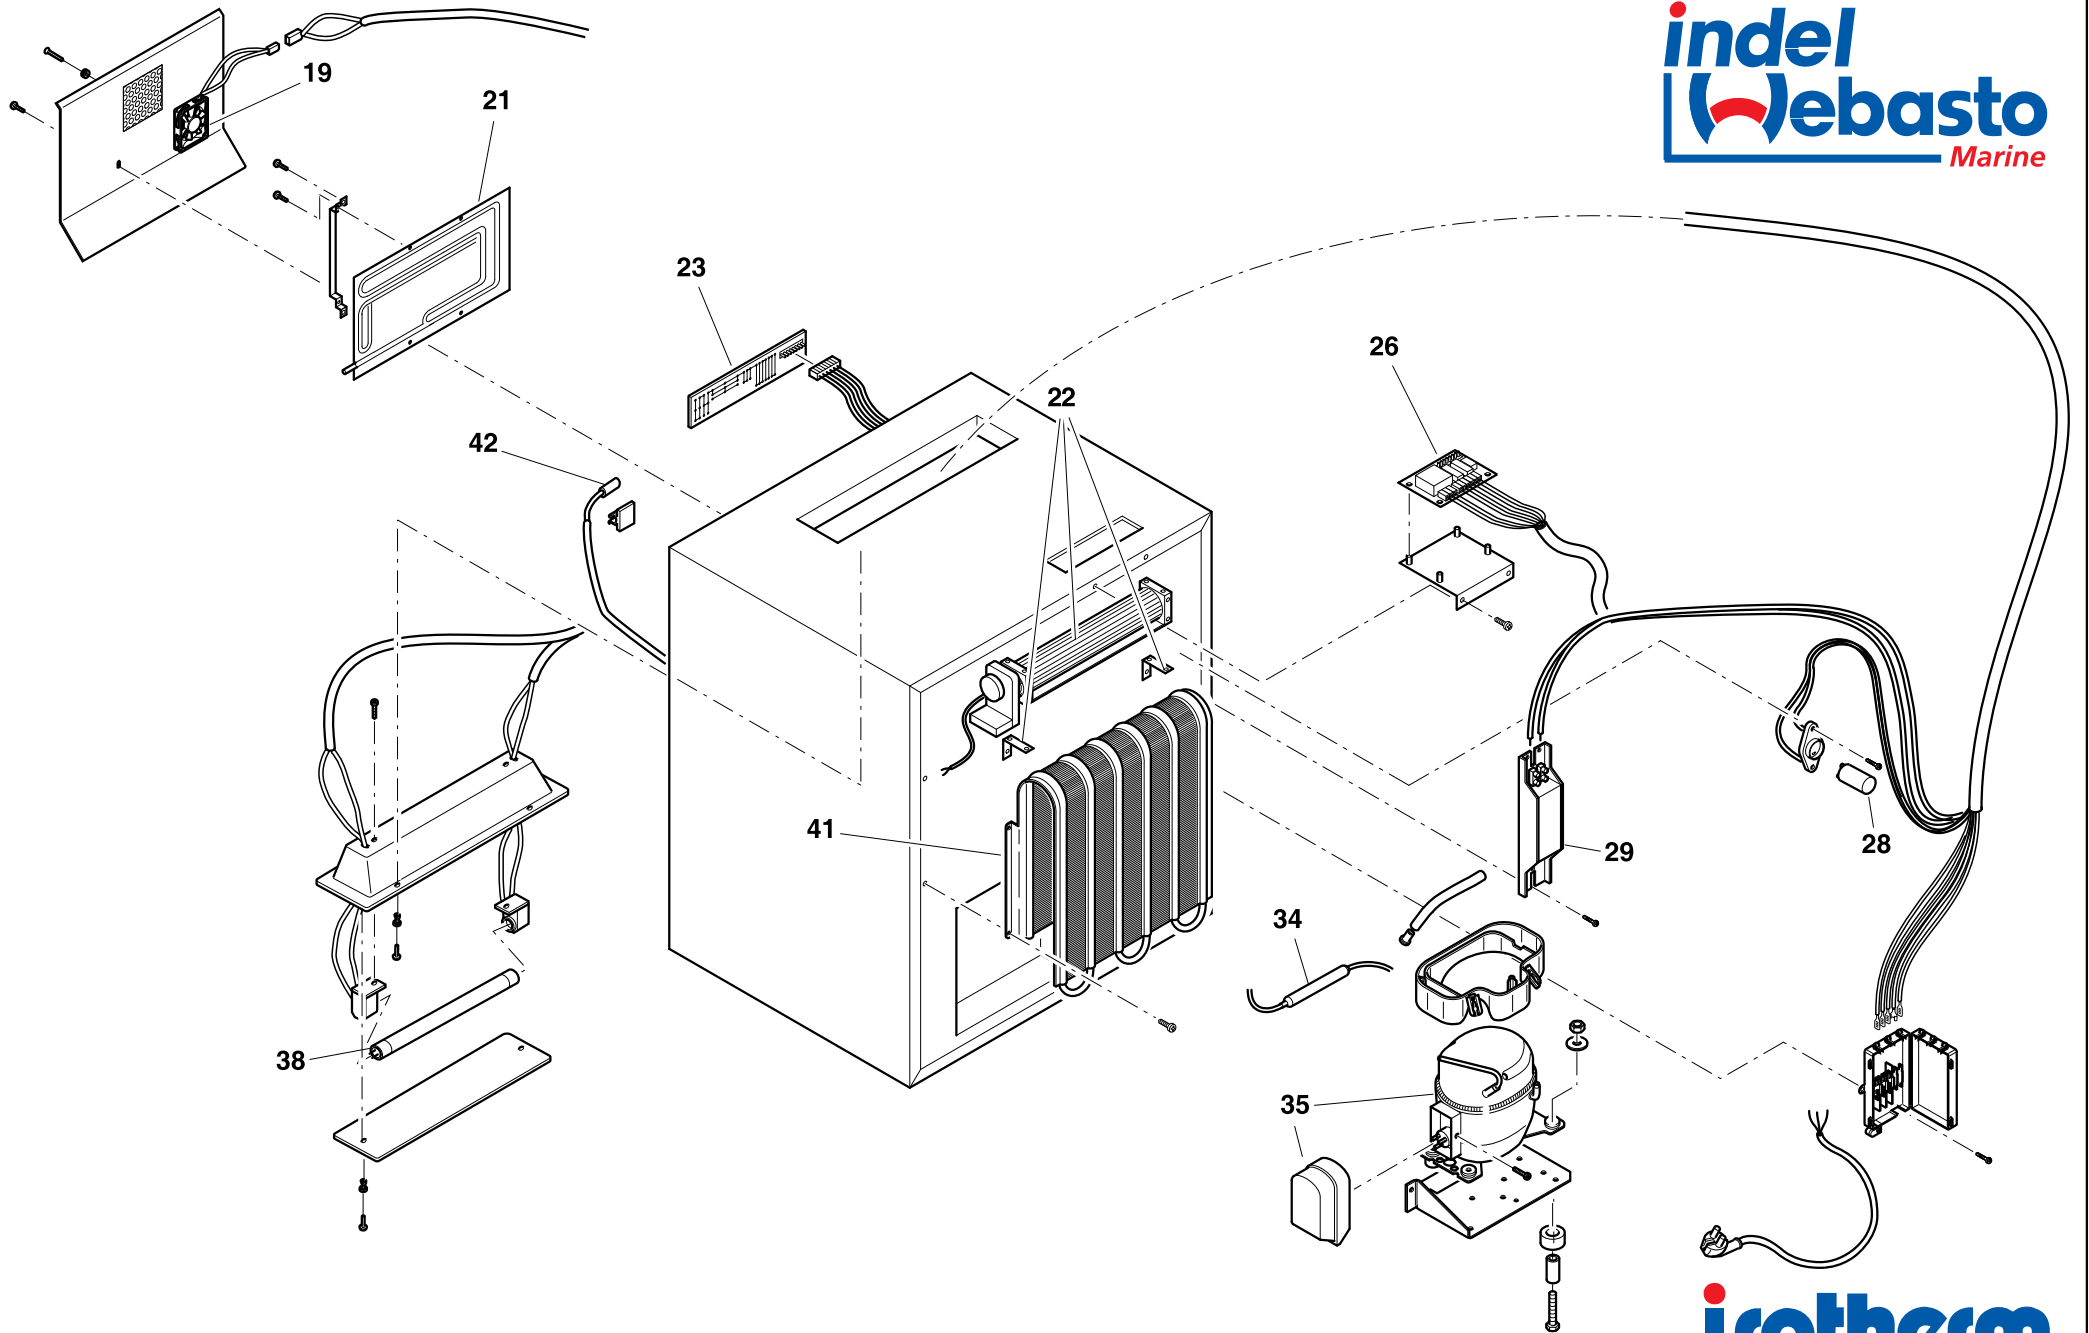

**CANTINA 35 BOTTIGLIE - CABINET**

**CANTINA 35 BOTTIGLIE - COOLING UNIT**

NUMERO NUMBER	CODICE ARTICOLO ITEM CODE	DESCRIZIONE ARTICOLO ITEM DESCRIPTION
3	SCB00004AA	LAMIERA SUPERIORE COPERTURA CANTINA 23 BOTTIGLIE UPPER COVER FOR WINE CELLAR 23 BOTTLES
4	SHA00086AA	MASCHERINA TEMPERATURA CANTINA DIVINO 35 BOTTIGLIE TEMPERATURE LABEL WINE CELLAR DIVINO 35 BOTTLES
7	SGB00170AA	FERMOPORTA CANTINA DIVINO 23/35 BOTTIGLIE BLOCK DOOR WINE CELLAR DIVINO 23/35 BOTTLES
8	SGB00169AA	FLANGIA CANTINA DIVINO 35 BOTTIGLIE DIVINO 35 BOTTLES FRAME
10	SGF00027AA	CHIUSURA SICUREZZA SOUTHCO CANTINA DIVINO 23/35 BOTTIGLIE GRABBER DOOR CATCH WINE CELLAR DIVINO 23/35 BOTTLES
11	SGD00044AA	MANIGLIA COMPLETA DI VITI PER CANTINA DIVINO 23/35 BOTTIGLIE HANDLE WITH SCREWS FOR DIVINO WINE CELLAR 23/35 BOTTLES
12	SGC00286AA	PORTA VETRO CANTINA 35 BOTTIGLIE DX GLASS DOOR RH WINE CELLAR 35 BOTTLES
13	SBE00208AA	GRIGLIA CANTINA DIVINO 23/35 BOTTIGLIE CORTA SHORT SHELF WINE CELLAR DIVINO 23/35
14	SBE00209AA	GRIGLIA CANTINA DIVINO 23/35 BOTTIGLIE LUNGA LONG SHELF WINE CELLAR DIVINO 23/35
16	SDF00080AA	TAPPETINO ANTISCIVOLO CANTINA DIVINO 23/35 BOTTIGLIE RIF. 1.5.621.2/0 ANTI SLIP MAT WINE CELLAR DIVINO 23/35 BOTTLES REF. 1.5.621.2/0
19	SBG00016AB	VENTOLA INTERNA PER CANTINA DIVINO 23/35 BOTTIGLIE 230V INTERNAL FAN FOR DIVINO WINE CELLAR 23/35 BOTTIGLIE 230V
21	SBF00112AA	EVAPORATORE CANTINA 36 BOTTIGLIE WINE CELLAR 36 BOTTLES EVAPORATOR
22	SBG00042AA	VENTILATORE ORRIZZONTALE POSTERIORE CANTINA DIVINO 23/35 BOTTIGLIE 230V HORIZONTAL FAN WINE CELLAR DIVINO 23/35 BOTTLES 230V
22	SBG00043AA	VENTILATORE ORRIZZONTALE POSTERIORE CANTINA DIVINO 23/35 BOTTIGLIE 115V HORIZONTAL FAN WINE CELLAR DIVINO 23/35 BOTTLES 115V
23	SEG00054AA	SCHEDA DISPLAY TERMOSTATO CANTINA DIVINO 35 BOTTIGLIE 115/230V THERMOSTAT DISPLAY EL. BOARD WINE CELLAR DIVINO 35 BOTTLES 115/230V
26	SEG00055AA	SCHEDA DI POTENZA PER CANTINA 23/35 BOTTIGLIE 115V POWER CARD FOR WINE CELLAR 23/35 BOTTLES 115V
26	SEG00056AA	SCHEDA DI POTENZA PER CANTINA 35 BOTTIGLIE 230V POWER CARD FOR WINE CELLAR 35 BOTTLES 230V
28	SED00039AA	STARTER CANTINA DIVINO 23/35 BOTTIGLIE 115/230V DIVINO WINE CELLAR 23/35 BOTTLES STARTER 115/230V
29	SEH00015LA	ALIMENTATORE PER LAMPADE CANTINA DIVINO 23/35 BOTTIGLIE 230V LAMP POWER PACK WINE CELLAR DIVINO 23/35 BOTTLES 230V
29	SEH00016MA	ALIMENTATORE PER LAMPADE CANTINA DIVINO 23/35 BOTTIGLIE 115V LAMP POWER PACK WINE CELLAR DIVINO 23/35 BOTTLES 115V
34	SBD00073AA	FILTRO 10Gr PER R134a B041 TUBO 5+2mm D. 16 L. 119 (CRUISE/DANFOSS) FILTER 10Gr FOR R134a B041 TUBE 5+2mm (CRUISE/DANFOSS)
35	SBA00050LA	COMPRESSORE CANTINA DIVINO 23/35 BOTTIGLIE 230V WINE CELLAR DIVINO 23/35 BOTTLES COMPRESSOR 230V
35	SBA00050HA	COMPRESSORE CANTINA DIVINO 23/35 BOTTIGLIE 115V WINE CELLAR DIVINO 23/35 BOTTLES COMPRESSOR 115V
36	SEG00048NA	PTC STARTER COMPRESSORE CANTINA DIVINO 23/35 BOTTIGLIE 115/230V COMPRESSOR PTC STARTER WINE CELLAR DIVINO 23/35 BOTTLES 115/230V
38	SEC00039AA	LAMPADA NEON PER CANTINA DIVINO 23/35 BOTTIGLIE 115/230V NEON LAMP FOR DIVINO WINE CELLAR 23/35 BOTTLES 115/230V
41	SBD00146AA	CONDENSATORE CANTINA DIVINO 35 BOTTIGLIE CONDENSER WINE CELLAR DIVINO 35 BOTTLES
42	SEB00149AA	SONDA TEMPERATURA CANTINA DIVINO 23/35 BOTTIGLIE RIF. K220 TEMPERATURE PROBE WINE CELLAR DIVINO 23/35 BOTTLES REF. K220