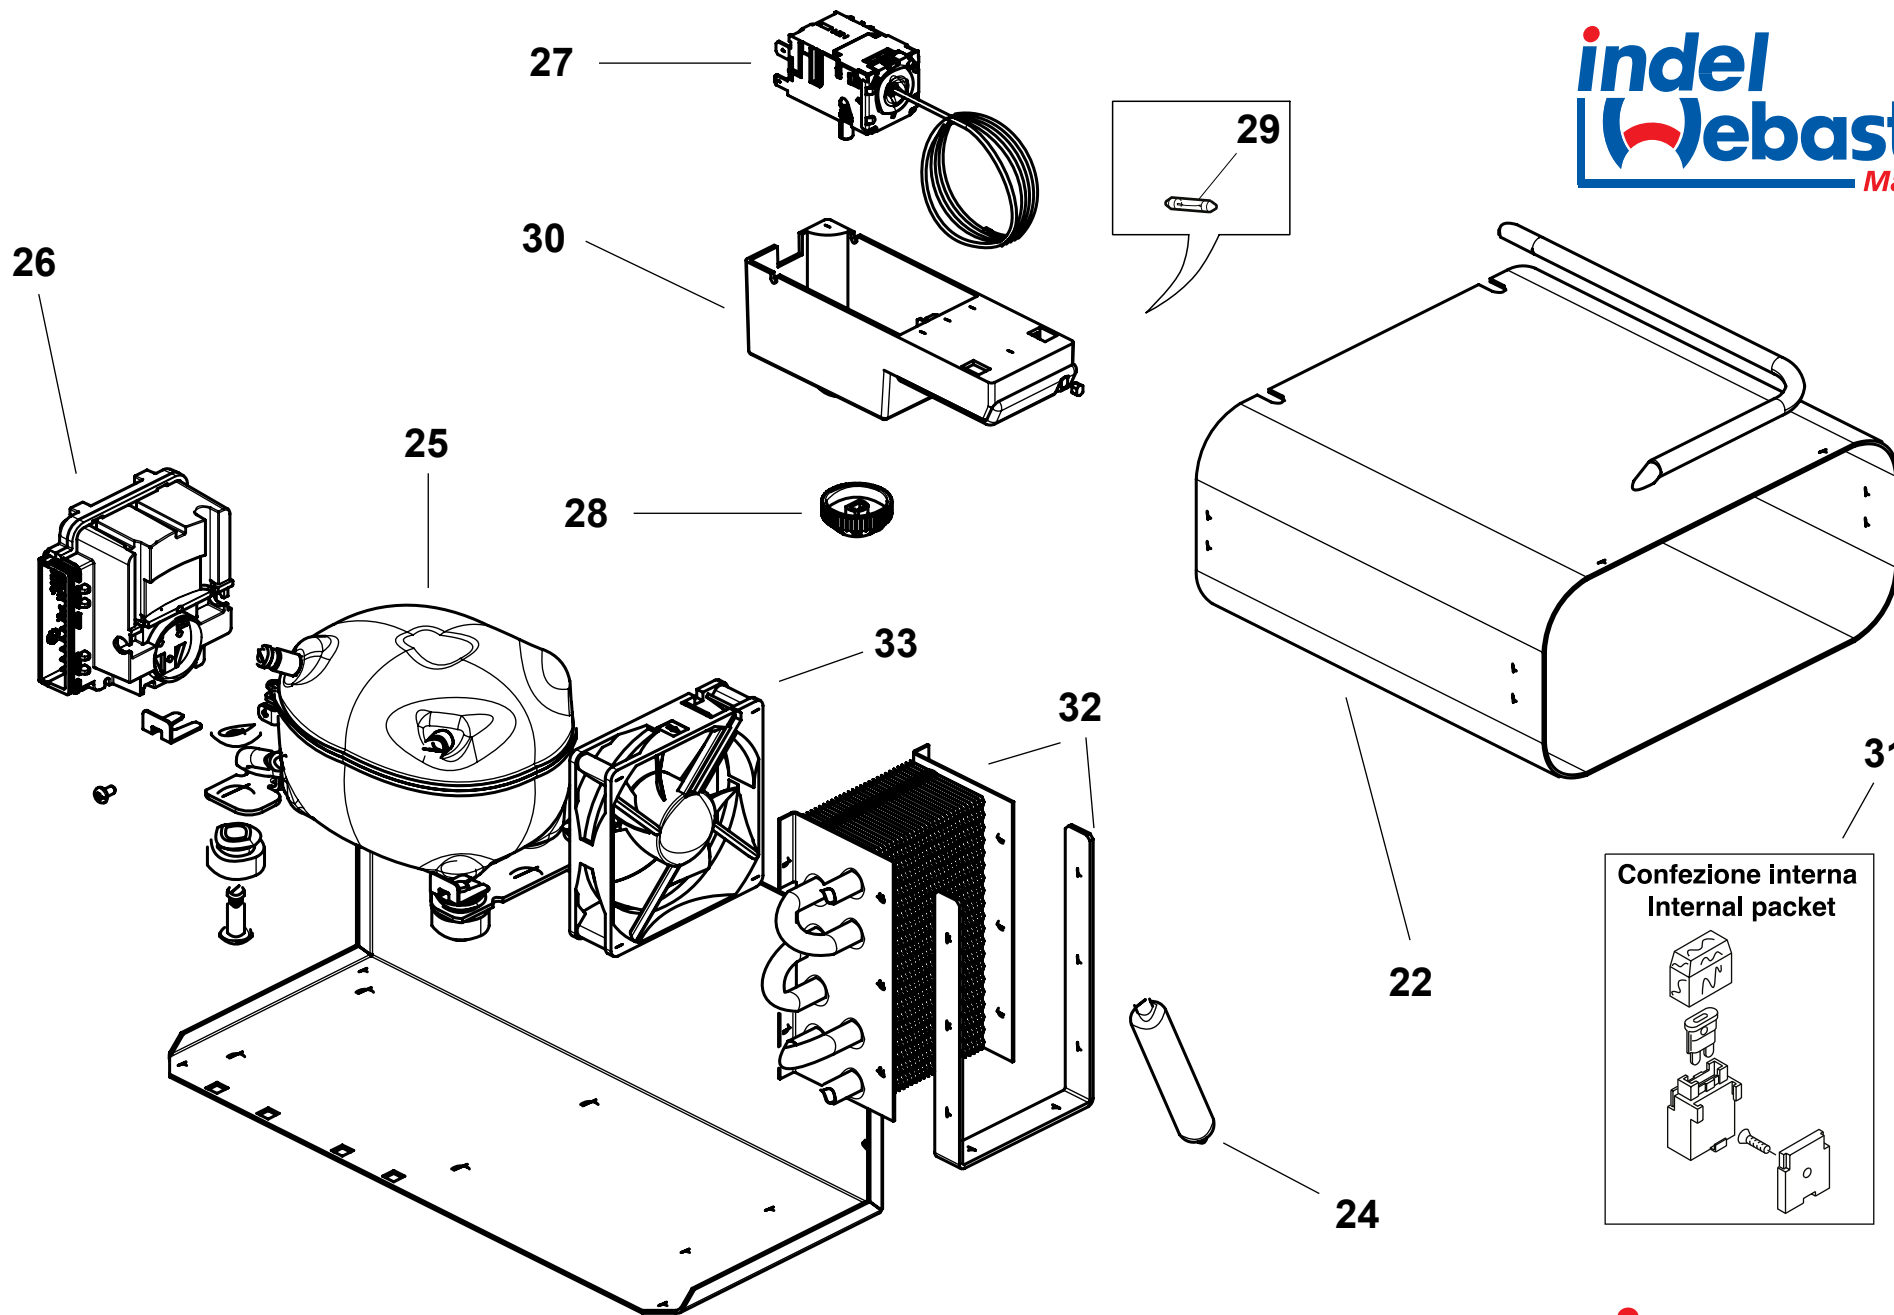

**CR 42 C - CABINET**

**CR 42 C - COOLING UNIT**

NUMERO NUMBER	COD. ARTICOLO ITEM CODE	DESCRIZIONE ARTICOLO ITEM DESCRIPTION
1	SGB00180AA	TOP CR42/CR49 C. TOP CR42/CR49 C.
2	SBE00154AA	CERNIERA SUPERIORE CRUISE C. UPPER HINGE CRUISE C.
4	SBE00224AA	GRIGLIA INTERNA CR42 CLASSIC/ELEGANCE C. INTERNAL SHELF CR42 CLASSIC/ELEGANCE C.
5	SGC00365AA	COPERTURA EVAPORATORE PLASTICA BIANCA CR42/CR49/CR65 ELEGANCE PLASTIC COVER FOR EVAPORATOR CR42/CR49/CR65 ELEGANCE
6	SGC00294AA	PORTINA EVAPORATORE CRUISE CR42/CR49/CR65/CR85/CR130 C. & ELEGANCE EVAPORATOR DOOR CRUISE CR42/CR49/CR65/CR85/CR130 C. EL.
7	SGC00366AA	SGOCCIOLATOIO EVAPORATORE CR42/CR49/CR65 ELEGANCE DRIP TRAY FOR CR42/CR49/CR65 CHINA
8	SGC00022AA	CUBETTIERA CRUISE ICE CUBE CRUISE
10	SGC00230AA	PORTA COMPLETA CRUISE 42/49 C. COMPLETE DOOR CRUISE 42/49 C.
11	SGC00227AA	BALCONCINO GRANDE PORTA CRUISE 42/49 C. BIG RETAINER CRUISE 42/49 C.
12	SGC00234AA	FILONCINO PER BALCONCINO GRANDE CRUISE 42/49 C. BIG METAL RETAINER CR42/CR49 C.
13	SBE00144AA	CERNIERA INFERIORE CRUISE C. LOWER HINGE CRUISE C.
14	SGC00469AA	PROFILO FISS. PANNELLO CR42/CR49 CHINA RIF. L036 PROFILE FOR FIXING PANEL CR42/CR49 CHINA REF. L036
15	SGA00107AA	PANNELLO PORTA CR42/CR49 GRIGIO STANDARD DOOR PANEL CR42/CR49 GREY STANDARD
16	SGD00008AA	KIT MANIGLIA CRUISE HANDLE KIT CRUISE
20	SGC00232AA	BALCONCINO PICCOLO PORTA CRUISE 42/49 C. SMALL RETAINER CRUISE 42/49 C.
22	SBF00118AA	EVAPORATORE CR42 CLASSIC/ ELEGANCE EVAPORATOR CR42 CLASSIC/ ELEGANCE
24	SBD00026AA	FILTRO 10gr 2V XH7 PER R134A Ø19mm foro in-out 5,0-5,1 FILTER 10gr Ø 19mm in-out 5,0-5,1
25	SBA00045DA	COMPRESSORE DANFOSS/SECOP BDMICRO SENZA CENTRALINA DANFOSS/SECOP COMPRESSOR BDMICRO WITHOUT EL. UNIT
26	SEG00043DA	CENTRALINA DANFOSS/SECOP BDMICRO VSD 12/24V ELECT. UNIT DANFOSS/SECOP BDMICRO VSD 12/24V
26	SEG00050GA	CENTRALINA SECOP BDMICRO VSD AC-DC ELECT. UNIT SECOP BDMICRO VSD AC-DC
27	SEA00092DA	TERMOSTATO CRUISE 42/49/65/85/130 C. THERMOSTAT CRUISE 42/49/65/85/130 C.
28	SEA00093AA	MANOPOLA TERMOSTATO CRUISE 42/49/65/85/130 C. THERMOSTAT KNOB CRUISE 42/49/65/85/130 C.
29	SEC00038AA	LAMPADINA LED CR49/65/85/130 ELEGANCE LED LAMP CR49/64/85/130 ELEGANCE
30	SEA00094AA	SCATOLA TERMOSTATO CRUISE 42/49/65/85/130 C. THERMOSTAT BOX CRUISE 42/49/65/85/130 C.
31	SEB00039AA	KIT PORTA-FUSIBILE 15A FUSE-KIT 15A
32	SBD00104AA	CONDENSATORE CRUISE 42/49/65 C. CRUISE 42/49/65 CONDENSER C.
33	SBG00037DA	VENTOLA 9x9 CR42/CR49/CR65 ELEGANCE FAN 9x9 CR42/CR49/CR65 ELEGANCE