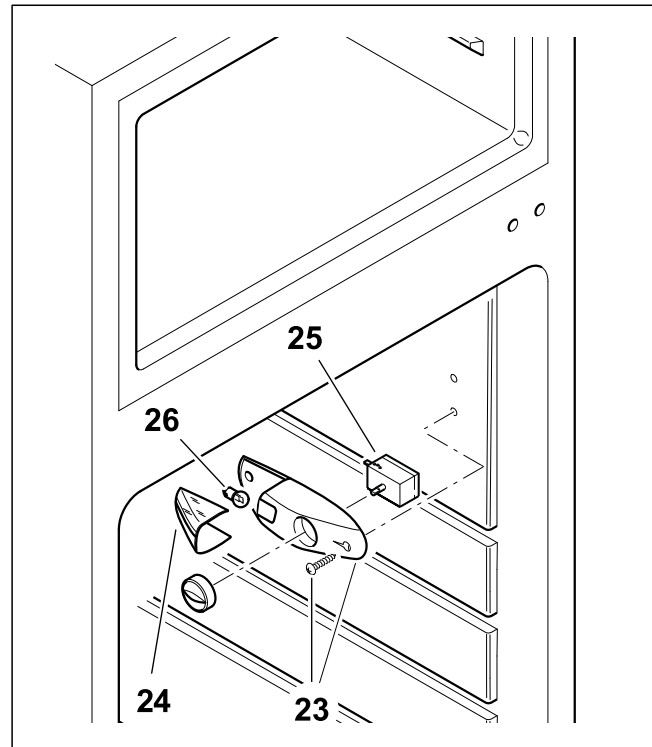

CR 271 - CABINET

CR 271 - COOLING UNIT

NUMERO NUMBER	CODICE ARTICOLO ITEM CODE	DESCRIZIONE ARTICOLO ITEM DESCRIPTION
1	SBE00155AA	CERNIERA SUPERIORE CR219/271 WHITE LINE UPPER HINGE CR219/271 WHITE LINE
2	SBE00153AA	CERNIERA CENTRALE CR165/219/271 WHITE LINE MIDDLE HINGE CR165/219/271 WHITE LINE
4	SGC00415AA	PORTA FREEZER CR271 SILVER 2014 FREEZER DOOR CR271 SILVER 2014
5	SGC00269AA	GRIGLIA VANO CONGELATORE CR219/271 FREEZER GRATE CR219/271
6	SGC00364AA	RIPIANO VETRO INTERMEDIO CR219/271 MIDDLE GLASS SHELF CR219/271
8	SGC00413AA	BALCONCINO INFERIORE BOTTIGLIE CR219/CR271 SILVER LOWER BOTTLE RETAINER CR219/CR271 SILVER 2014
9	SGC00414AA	PORTA FRIGO CR271 SILVER 2014 FRIDGE DOOR CR271 SILVER 2014
10	SGC00407AA	RIPIANO IN VETRO INFERIORE CR219/CR271 SILVER 2014 COPRI CASSETTO VERDURA LOWER GLASS SHELF CR219/CR271 SILVER 2014
11	SGC00409AA	CASSETTO PLASTICA VERDURA CR219/CR271 SILVER 2014 PLASTIC VEGETABLE BIN CR219/CR271 SILVER 2014
13	SBE00156AA	CERNIERA INFERIORE CR219/271 WHITE LINE LOWER HINGE CR219/271 WHITE LINE
17	SGC00412AA	BALCONCINO SUPERIORE/INTERMEDIO CR219/CR271 SILVER 2014 UPPER/MIDDLE RETAINER CR219/CR271 SILVER 2014
18	SEG00002DA	CENTRALINA DANFOSS/SECOP 101N0210 BD35/50F 12/24V TP39310 ELECTRICAL UNIT DANFOSS/SECOP 101N0210 BD35/50F 12/24V TP39310
18	SEG00030GA	CENTRALINA DANFOSS/SECOP B35F/BD50F AC/DC 12/24V-115/230V ELECT. UNIT DANFOSS/SECOP BD35F/50FAC/DC 12/24V-115/230V
19	SBA00004DA	COMPRESSORE BD50F SENZA CENTRALINA DANFOSS COMPRESSOR BD50F NO ELECTRICAL UNIT
20	SBD00036AA	CONDENSATORE LAMELLARE BD50F CON STAFFA LAMELL CONDENSER FOR BD50F WITH BRACKET
21	SBG00006BA	VENTOLA CABLATA 12V HIGH SPEED ASU TP39226 FAN 12V HIGH SPEED ASU TP39226
22	SBD00026AA	FILTRO 10gr 2V XH7 PER R134A Ø19mm foro in-out 5,0-5,1 FILTER 10gr Ø 19mm in-out 5,0-5,1
23	SEC00035AA	PLAFONIERA COPRITERMOSTATO BIANCA CR219/CR271 SILVER 2014 WHITE THERMOSTAT PLASTIC COVER CR219/CR271
24	SEC00033AA	PLAFONIERA TRASPARENTE COPRILAMPADA CR219/CR271 SILVER 2014 LAMP COVER CR219/CR271 SILVER 2014
25	SEA00121AA	TERMOSTATO CR165/CR219/CR271 SILVER 2014 THERMOSTAT CR165/CR219/CR271 SILVER 2014
26	SEC00008BA	LAMPADA TUBOLARE 12V-3W G162 LIGHT BULB 12V 3W G162
26	SEC00009CA	LAMPADA TUBOLARE 24V-3W G163 LIGHT BULB 24V 3W G163