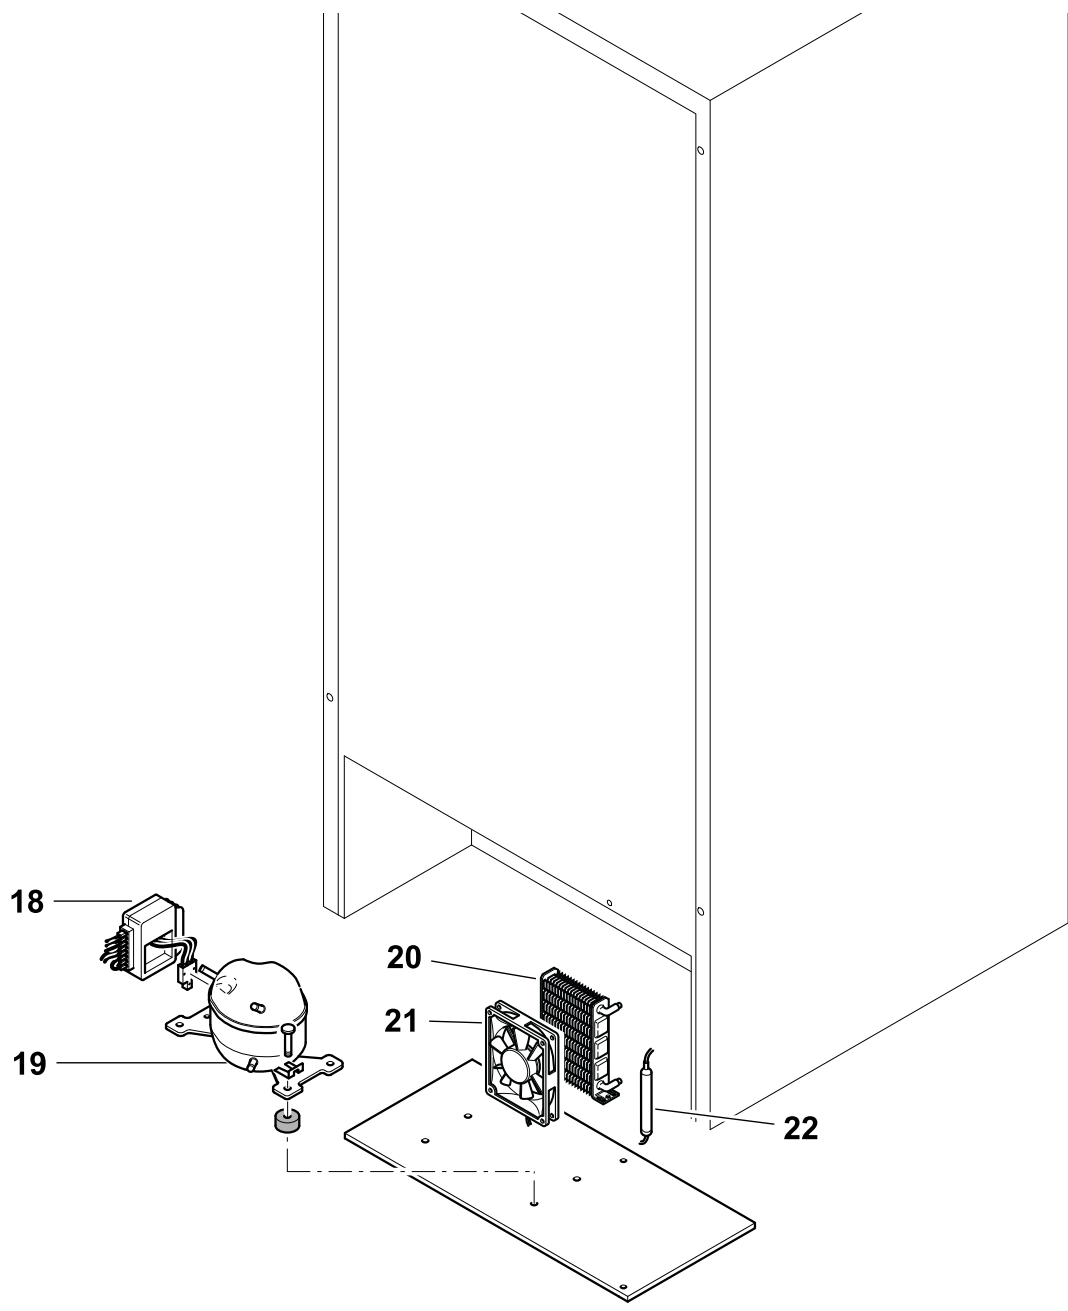

CR 271 - CABINET

CR 271 - COOLING UNIT

NUMERO NUMBER	CODICE ARTICOLO ITEM CODE	DESCRIZIONE ARTICOLO ITEM DESCRIPTION
1	SBE00155AA	CERNIERA SUPERIORE CR219/271 WHITE LINE UPPER HINGE CR219/271 WHITE LINE
2	SBE00153AA	CERNIERA CENTRALE CR165/219/271 WHITE LINE MIDDLE HINGE CR165/219/271 WHITE LINE
4	SGC00415AA	PORTA FREEZER CR271 SILVER 2014 FREEZER DOOR CR271 SILVER 2014
5	SGC00269AA	GRIGLIA VANO CONGELATORE CR219/271 FREEZER GRATE CR219/271
6	SGC00364AA	RIPIANO VETRO INTERMEDIO CR219/271 MIDDLE GLASS SHELF CR219/271
8	SGC00413AA	BALCONCINO INFERIORE BOTTIGLIE CR219/CR271 SILVER LOWER BOTTLE RETAINER CR219/CR271 SILVER 2014
9	SGC00414AA	PORTA FRIGO CR271 SILVER 2014 FRIDGE DOOR CR271 SILVER 2014
10	SGC00407AA	RIPIANO IN VETRO INFERIORE CR219/CR271 SILVER 2014 COPRI CASSETTO VERDURA LOWER GLASS SHELF CR219/CR271 SILVER 2014
11	SGC00409AA	CASSETTO PLASTICA VERDURA CR219/CR271 SILVER 2014 PLASTIC VEGETABLE BIN CR219/CR271 SILVER 2014
13	SBE00156AA	CERNIERA INFERIORE CR219/271 WHITE LINE LOWER HINGE CR219/271 WHITE LINE
17	SGC00412AA	BALCONCINO SUPERIORE/INTERMEDIO CR219/CR271 SILVER 2014 UPPER/MIDDLE RETAINER CR219/CR271 SILVER 2014
18	SEG00002DA	CENTRALINA DANFOSS/SECOP 101N0210 BD35/50F 12/24V TP39310 ELECTRICAL UNIT DANFOSS/SECOP 101N0210 BD35/50F 12/24V TP39310
18	SEG00030GA	CENTRALINA DANFOSS/SECOP B35F/BD50F AC/DC 12/24V-115/230V ELECT. UNIT DANFOSS/SECOP BD35F/50FAC/DC 12/24V-115/230V
19	SBA00004DA	COMPRESSORE BD50F SENZA CENTRALINA DANFOSS COMPRESSOR BD50F NO ELECTRICAL UNIT
20	SBD00036AA	CONDENSATORE LAMELLARE BD50F CON STAFFA LAMELL CONDENSER FOR BD50F WITH BRACKET
21	SBG00006BA	VENTOLA CABLATA 12V HIGH SPEED ASU TP39226 FAN 12V HIGH SPEED ASU TP39226
22	SBD00026AA	FILTRO 10gr 2V XH7 PER R134A Ø19mm foro in-out 5,0-5,1 FILTER 10gr Ø 19mm in-out 5,0-5,1
23	SEC00035AA	PLAFONIERA COPRITERMOSTATO BIANCA CR219/CR271 SILVER 2014 WHITE THERMOSTAT PLASTIC COVER CR219/CR271
24	SEC00033AA	PLAFONIERA TRASPARENTE COPRILAMPADA CR219/CR271 SILVER 2014 LAMP COVER CR219/CR271 SILVER 2014
25	SEA00121AA	TERMOSTATO CR165/CR219/CR271 SILVER 2014 THERMOSTAT CR165/CR219/CR271 SILVER 2014
26	SEC00008BA	LAMPADA TUBOLARE 12V-3W G162 LIGHT BULB 12V 3W G162
26	SEC00009CA	LAMPADA TUBOLARE 24V-3W G163 LIGHT BULB 24V 3W G163