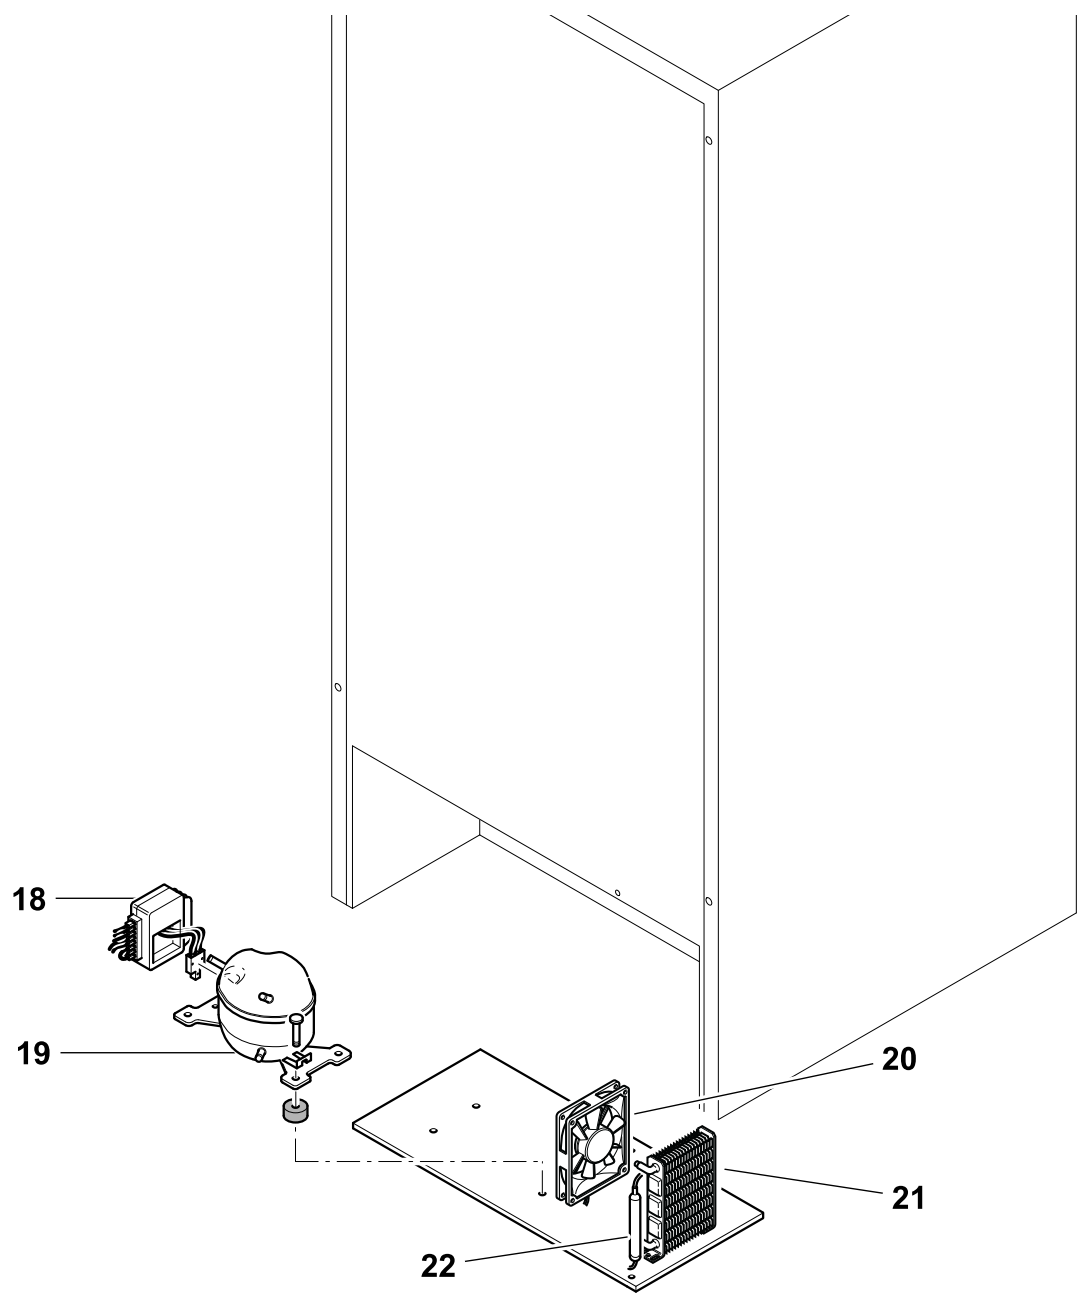

CR 219 - CABINET

CR 219 - COOLING UNIT

NUMERO NUMBER	CODICE ARTICOLO ITEM CODE	DESCRIZIONE ARTICOLO ITEM DESCRIPTION
1	SBE00155AA	CERNIERA SUPERIORE CR219/271 WHITE LINE UPPER HINGE CR219/271 WHITE LINE
2	SBE00153AA	CERNIERA CENTRALE CR165/219/271 WHITE LINE MIDDLE HINGE CR165/219/271 WHITE LINE
4	SGC00417AA	PORTA FREEZER CR219 SILVER 2014 FREEZER DOOR CR219 SILVER 2014
5	SGC00269AA	GRIGLIA VANO CONGELATORE CR219/271 FREEZER GRATE CR219/271
6	SGC00364AA	RIPIANO VETRO INTERMEDIO CR219/271 MIDDLE GLASS SHELF CR219/271
8	SGC00413AA	BALCONCINO INFERIORE BOTTIGLIE CR219/CR271 SILVER LOWER BOTTLE RETAINER CR219/CR271 SILVER 2014
9	SGC00416AA	PORTA FRIGO CR219 SILVER 2014 FRIDGE DOOR CR219 SILVER 2014
10	SGC00407AA	RIPIANO IN VETRO INFERIORE CR219/CR271 SILVER 2014 COPRI CASSETTO VERDURA LOWER GLASS SHELF CR219/CR271 SILVER 2014
11	SGC00409AA	CASSETTO PLASTICA VERDURA CR219/CR271 SILVER 2014 PLASTIC VEGETABLE BIN CR219/CR271 SILVER 2014
13	SBE00156AA	CERNIERA INFERIORE CR219/271 WHITE LINE LOWER HINGE CR219/271 WHITE LINE
17	SGC00412AA	BALCONCINO SUPERIORE/INTERMEDIO CR219/CR271 SILVER 2014 UPPER/MIDDLE RETAINER CR219/CR271 SILVER 2014
18	SEG00002DA	CENTRALINA DANFOSS/SECOP 101N0210 BD35/50F 12/24V TP39310 ELECTRICAL UNIT DANFOSS/SECOP 101N0210 BD35/50F 12/24V TP39310
18	SEG00030GA	CENTRALINA DANFOSS/SECOP B35F/BD50F AC/DC 12/24V-115/230V ELECT. UNIT DANFOSS/SECOP BD35F/50FAC/DC 12/24V-115/230V
19	SBA00004DA	COMPRESSORE BD50F SENZA CENTRALINA DANFOSS COMPRESSOR BD50F NO ELECTRICAL UNIT
20	SBG00006BA	VENTOLA CABLATA 12V HIGH SPEED ASU TP39226 FAN 12V HIGH SPEED ASU TP39226
21	SBD00036AA	CONDENSATORE LAMELLARE BD50F CON STAFFA LAMELL CONDENSER FOR BD50F WITH BRACKET
22	SBD00026AA	FILTRO 10gr 2V XH7 PER R134A Ø19mm foro in-out 5,0-5,1 FILTER 10gr Ø 19mm in-out 5,0-5,1
23	SEC00035AA	PLAFONIERA COPRITERMOSTATO BIANCA CR219/CR271 SILVER 2014 WHITE THERMOSTAT PLASTIC COVER CR219/CR271
24	SEC00033AA	PLAFONIERA TRASPARENTE COPRILAMPADA CR219/CR271 SILVER 2014 LAMP COVER CR219/CR271 SILVER 2014
25	SEA00121AA	TERMOSTATO CR165/CR219/CR271 SILVER 2014 THERMOSTAT CR165/CR219/CR271 SILVER 2014
26	SEC00008BA	LAMPADA TUBOLARE 12V-3W G162 LIGHT BULB 12V 3W G162
26	SEC00009CA	LAMPADA TUBOLARE 24V-3W G163 LIGHT BULB 24V 3W G163