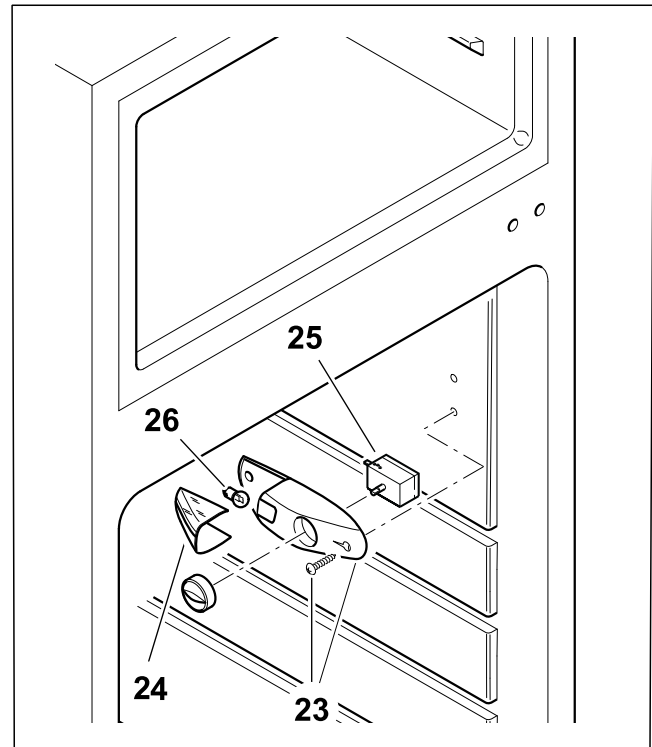

CR 219 - CABINET

CR 219 - COOLING UNIT

NUMERO NUMBER	CODICE ARTICOLO ITEM CODE	DESCRIZIONE ARTICOLO ITEM DESCRIPTION
1	SBE00155AA	CERNIERA SUPERIORE CR219/271 WHITE LINE UPPER HINGE CR219/271 WHITE LINE
2	SBE00153AA	CERNIERA CENTRALE CR165/219/271 WHITE LINE MIDDLE HINGE CR165/219/271 WHITE LINE
4	SGC00417AA	PORTA FREEZER CR219 SILVER 2014 FREEZER DOOR CR219 SILVER 2014
5	SGC00269AA	GRIGLIA VANO CONGELATORE CR219/271 FREEZER GRATE CR219/271
6	SGC00364AA	RIPIANO VETRO INTERMEDIO CR219/271 MIDDLE GLASS SHELF CR219/271
8	SGC00413AA	BALCONCINO INFERIORE BOTTIGLIE CR219/CR271 SILVER LOWER BOTTLE RETAINER CR219/CR271 SILVER 2014
9	SGC00416AA	PORTA FRIGO CR219 SILVER 2014 FRIDGE DOOR CR219 SILVER 2014
10	SGC00407AA	RIPIANO IN VETRO INFERIORE CR219/CR271 SILVER 2014 COPRI CASSETTO VERDURA LOWER GLASS SHELF CR219/CR271 SILVER 2014
11	SGC00409AA	CASSETTO PLASTICA VERDURA CR219/CR271 SILVER 2014 PLASTIC VEGETABLE BIN CR219/CR271 SILVER 2014
13	SBE00156AA	CERNIERA INFERIORE CR219/271 WHITE LINE LOWER HINGE CR219/271 WHITE LINE
17	SGC00412AA	BALCONCINO SUPERIORE/INTERMEDIO CR219/CR271 SILVER 2014 UPPER/MIDDLE RETAINER CR219/CR271 SILVER 2014
18	SEG00002DA	CENTRALINA DANFOSS/SECOP 101N0210 BD35/50F 12/24V TP39310 ELECTRICAL UNIT DANFOSS/SECOP 101N0210 BD35/50F 12/24V TP39310
18	SEG00030GA	CENTRALINA DANFOSS/SECOP B35F/BD50F AC/DC 12/24V-115/230V ELECT. UNIT DANFOSS/SECOP BD35F/50FAC/DC 12/24V-115/230V
19	SBA00004DA	COMPRESSORE BD50F SENZA CENTRALINA DANFOSS COMPRESSOR BD50F NO ELECTRICAL UNIT
20	SBG00006BA	VENTOLA CABLATA 12V HIGH SPEED ASU TP39226 FAN 12V HIGH SPEED ASU TP39226
21	SBD00036AA	CONDENSATORE LAMELLARE BD50F CON STAFFA LAMELL CONDENSER FOR BD50F WITH BRACKET
22	SBD00026AA	FILTRO 10gr 2V XH7 PER R134A Ø19mm foro in-out 5,0-5,1 FILTER 10gr Ø 19mm in-out 5,0-5,1
23	SEC00035AA	PLAFONIERA COPRITERMOSTATO BIANCA CR219/CR271 SILVER 2014 WHITE THERMOSTAT PLASTIC COVER CR219/CR271
24	SEC00033AA	PLAFONIERA TRASPARENTE COPRILAMPADA CR219/CR271 SILVER 2014 LAMP COVER CR219/CR271 SILVER 2014
25	SEA00121AA	TERMOSTATO CR165/CR219/CR271 SILVER 2014 THERMOSTAT CR165/CR219/CR271 SILVER 2014
26	SEC00008BA	LAMPADA TUBOLARE 12V-3W G162 LIGHT BULB 12V 3W G162
26	SEC00009CA	LAMPADA TUBOLARE 24V-3W G163 LIGHT BULB 24V 3W G163