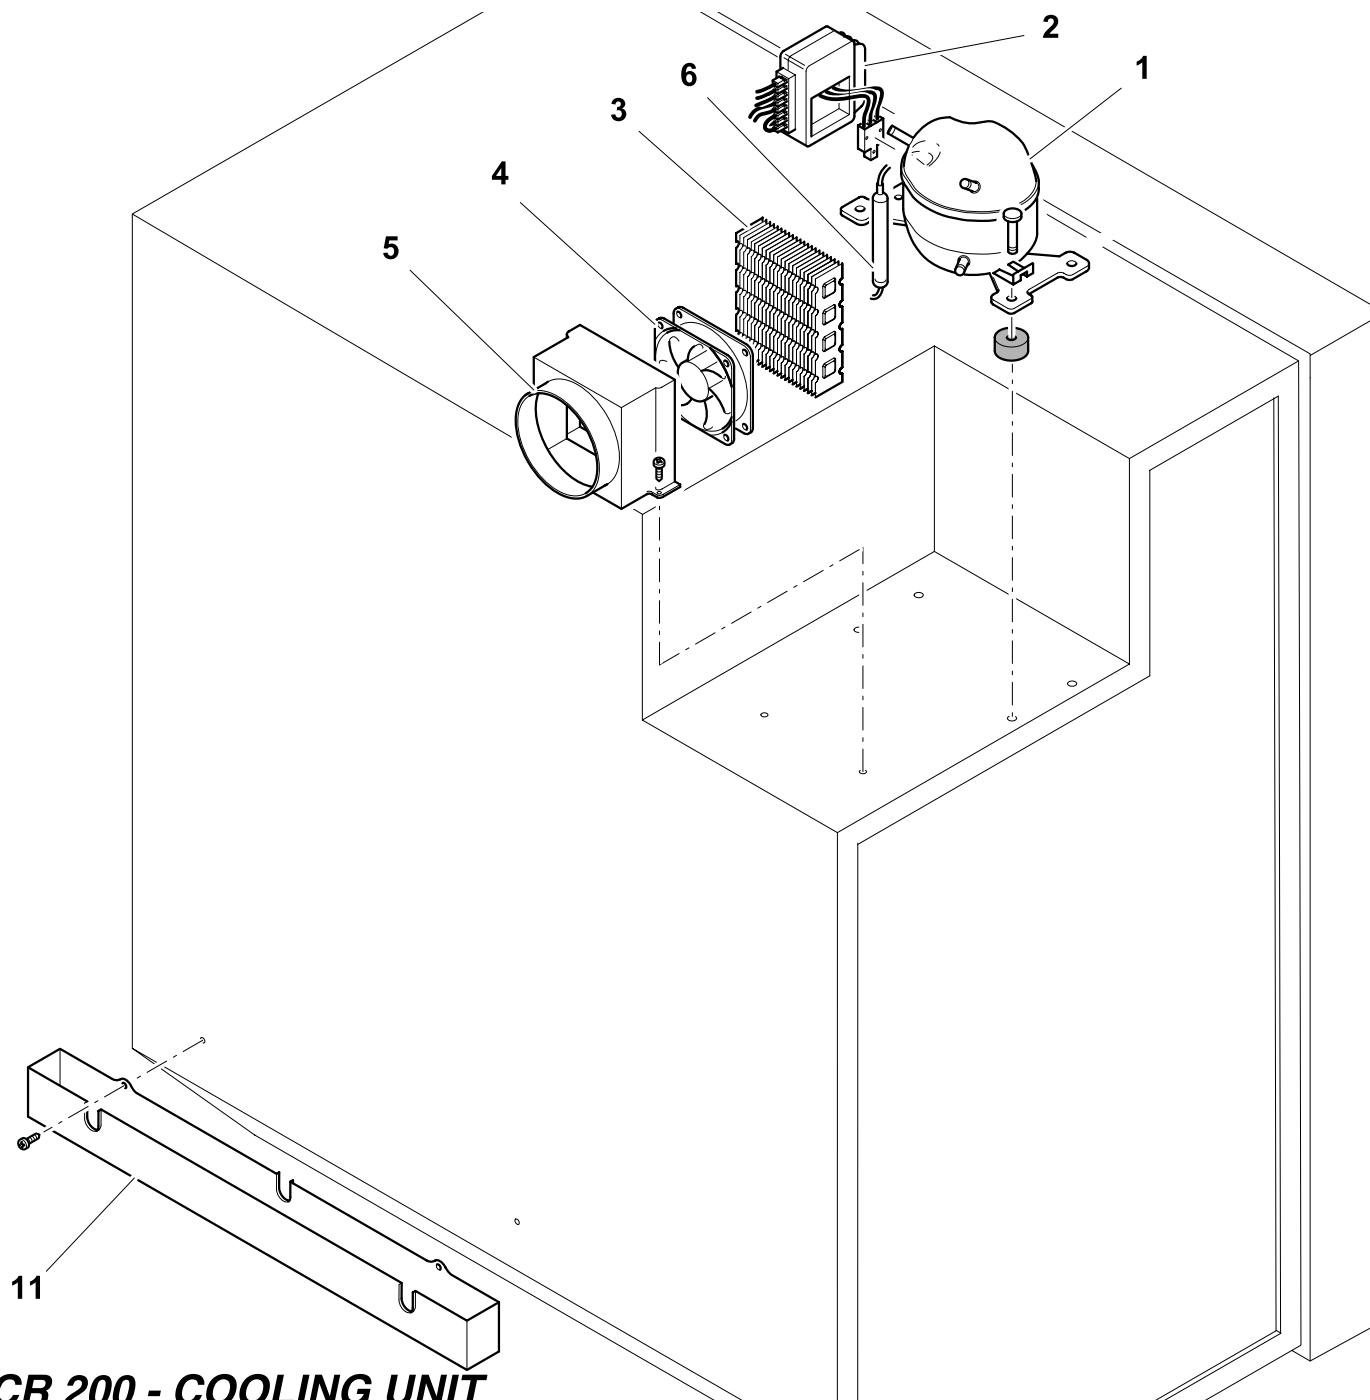

CR 200 - CABINET

CR 200 - COOLING UNIT

NUMERO NUMBER	CODICE ARTICOLO ITEM CODE	DESCRIZIONE ARTICOLO ITEM DESCRIPTION
1	SBA00004DA	COMPRESSORE BD50F SENZA CENTRALINA DANFOSS COMPRESSOR BD50F NO ELECTRICAL UNIT
2	SEG00037DA	CENTRALINA DANFOSS B50F/BD80F HIGH START 12/24V CR200 ELECT. UNIT DANFOSS BD50F/BD80F HIGH START 12/24V CR200
2	SEG00030GA	CENTRALINA DANFOSS BD35/50F AC/DC 12/24V DC 110/220V AC ELECT. UNIT DANFOSS BD35F/50FAC/DC 12/24V-115/230V
3	SBD00161AA	CONDENSATORE LAMELLARE IN FERRO 120x120x30 CR200 DR160 LAMELLAR CONDENSER 120x120x30 CR200 DR160
4	SBG00005BA	VENTOLA CABLATA 12V LOW SPEED FAN 12V LOW SPEED FOR COMPACT AND CRUISE
5	SBE00110AA	CONVOGLIATORE CR200-FF PLASTIC AIR CONVEYER FOR CR200-FF
6	SBD00073AA	FILTRO 10g PER CR FILTER 10Gr FOR R134a B041 TUBE 6+2mm (CRUISE/DANFOSS)
7		
8		
9	SEC00007BA	LAMPADINA LUCE INTERNA 12V LIGHT BULB 12V-3W
9	SEC00005CA	LAMPADINA LUCE INTERNA 24V LIGHT BULB 24V-3W
10	SEC00003DA	PLAFONIERA LUCE INTERNA COMPLETA INTERNAL LIGHT KIT 12-24V
11	SGC00209AA	SGOCCIOLATOIO POSTERIORE PLASTICA BIANCA POSTERIORE CR130D/CR195/CR200 WHITE PLASTIC DRIP REAR TRAY CR130D/CR195/CR200
12	SBE00068AA	CERNIERA INOX CR65/90/130/195/200 E TUTTI CR VER. INOX HINGE INOX FOR CR65/90/130/195/200 AND ALL VER. INOX TYPE REF. F188
13		
14		
15		
16	SGC00441AA	CASSETTO PLASTICA VANO FREEZER CR200 PLASTIC DRAWER FREEZER SIDE CR200
17	SGC00442AA	CASSETTO PLASTICA VANO FRIGO SINISTRA CR200 PLASTIC DRAWER FRIDGE SIDE LEFT CR200
18		
19	SGC00289AA	CASSETTO PLASTICA TRASPARENTE INTERNO CR200 INTERNAL PLASTIC DRAWER CR200
20	SGC00466AA	GRIGLIA INTERNA CR200 INTERNAL GRID CR200
21	SGC00484AA	GRIGLIA INTERNA GRANDE CR200 LATO FREEZER INTERNAL BIG SHELF CR200 FREEZER SIDE
22		
23		
24	SGD00008AA	KIT MANIGLIA CRUISE F005 TP39212 DOOR KIT HANDLE CRUISE TP39212
25	SGC00371AA	PORTA STANDARD CR200 FREEZER STANDARD DOOR FOR CR200 FREEZER
26	SGA00115AA	PANNELLO PORTA CR200 FREEZER COL GRIGIO PVC GREY FREEZER DOOR PANEL CR200
27		
28	SGA00114AA	PANNELLO PORTA CR200 FRIGO COL GRIGIO PVC GREY REFR. DOOR PANEL CR200
29		
30	SGC00370AA	PORTA STANDARD CR200 FRIGO STANDARD DOOR FOR CR200 REFR.
31		
32	SGC00443AA	CASSETTO PLASTICA VANO FRIGO DESTRA CR200 PLASTIC DRAWER FRIDGE SIDE RIGHT CR200