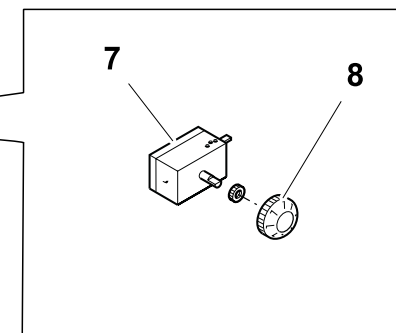

CR 200 - CABINET

CR 200 - COOLING UNIT

NUMERO NUMBER	CODICE ARTICOLO ITEM CODE	DESCRIZIONE ARTICOLO ITEM DESCRIPTION
1	SBA00004DA	COMPRESSORE BD50F SENZA CENTRALINA DANFOSS COMPRESSOR BD50F NO ELECTRICAL UNIT
2	SEG00037DA	CENTRALINA DANFOSS B50F/BD80F HIGH START 12/24V CR200 ELECT. UNIT DANFOSS BD50F/BD80F HIGH START 12/24V CR200
2	SEG00030GA	CENTRALINA DANFOSS BD35/50F AC/DC 12/24V DC 110/220V AC ELECT. UNIT DANFOSS BD35F/50FAC/DC 12/24V-115/230V
3	SBD00161AA	CONDENSATORE LAMELLARE IN FERRO 120x120x30 CR200 DR160 LAMELLAR CONDENSER 120x120x30 CR200 DR160
4	SBG00005BA	VENTOLA CABLATA 12V LOW SPEED FAN 12V LOW SPEED FOR COMPACT AND CRUISE
5	SBE00110AA	CONVOGLIATORE CR200-FF PLASTIC AIR CONVEYER FOR CR200-FF
6	SBD00073AA	FILTRO 10g PER CR FILTER 10Gr FOR R134a B041 TUBE 6+2mm (CRUISE/DANFOSS)
7		
8		
9	SEC00007BA	LAMPADINA LUCE INTERNA 12V LIGHT BULB 12V-3W
9	SEC00005CA	LAMPADINA LUCE INTERNA 24V LIGHT BULB 24V-3W
10	SEC00003DA	PLAFONIERA LUCE INTERNA COMPLETA INTERNAL LIGHT KIT 12-24V
11	SGC00209AA	SGOCCIOLATOIO POSTERIORE PLASTICA BIANCA POSTERIORE CR130D/CR195/CR200 WHITE PLASTIC DRIP REAR TRAY CR130D/CR195/CR200
12	SBE00068AA	CERNIERA INOX CR65/90/130/195/200 E TUTTI CR VER. INOX HINGE INOX FOR CR65/90/130/195/200 AND ALL VER. INOX TYPE REF. F188
13		
14		
15		
16	SGC00441AA	CASSETTO PLASTICA VANO FREEZER CR200 PLASTIC DRAWER FREEZER SIDE CR200
17	SGC00442AA	CASSETTO PLASTICA VANO FRIGO SINISTRA CR200 PLASTIC DRAWER FRIDGE SIDE LEFT CR200
18		
19	SGC00289AA	CASSETTO PLASTICA TRASPARENTE INTERNO CR200 INTERNAL PLASTIC DRAWER CR200
20	SGC00466AA	GRIGLIA INTERNA CR200 INTERNAL GRID CR200
21	SGC00484AA	GRIGLIA INTERNA GRANDE CR200 LATO FREEZER INTERNAL BIG SHELF CR200 FREEZER SIDE
22		
23		
24	SGD00008AA	KIT MANIGLIA CRUISE F005 TP39212 DOOR KIT HANDLE CRUISE TP39212
25	SGC00371AA	PORTA STANDARD CR200 FREEZER STANDARD DOOR FOR CR200 FREEZER
26	SGA00115AA	PANNELLO PORTA CR200 FREEZER COL GRIGIO PVC GREY FREEZER DOOR PANEL CR200
27		
28	SGA00114AA	PANNELLO PORTA CR200 FRIGO COL GRIGIO PVC GREY REFR. DOOR PANEL CR200
29		
30	SGC00370AA	PORTA STANDARD CR200 FRIGO STANDARD DOOR FOR CR200 REFR.
31		
32	SGC00443AA	CASSETTO PLASTICA VANO FRIGO DESTRA CR200 PLASTIC DRAWER FRIDGE SIDE RIGHT CR200