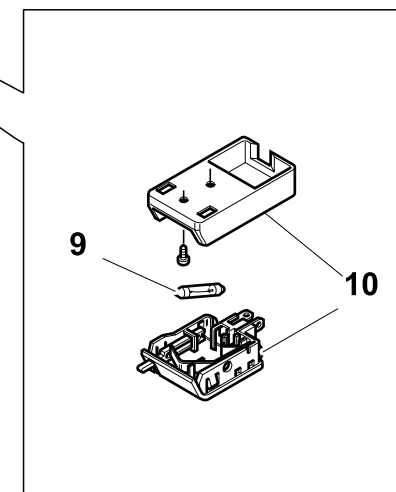

CR 200 - CABINET

CR 200 - COOLING UNIT

NUMERO NUMBER	CODICE ARTICOLO ITEM CODE	DESCRIZIONE ARTICOLO ITEM DESCRIPTION
1	SBA00004DA	COMPRESSORE BD50F SENZA CENTRALINA DANFOSS COMPRESSOR BD50F NO ELECTRICAL UNIT
2	SEG00037DA	CENTRALINA DANFOSS B50F/BD80F HIGH START 12/24V CR200 ELECT. UNIT DANFOSS BD50F/BD80F HIGH START 12/24V CR200
2	SEG00030GA	CENTRALINA DANFOSS BD35/50F AC/DC 12/24V DC 110/220V AC ELECT. UNIT DANFOSS BD35F/50FAC/DC 12/24V-115/230V
3	SBD00161AA	CONDENSATORE LAMELLARE IN FERRO 120x120x30 CR200 DR160 LAMELLAR CONDENSER 120x120x30 CR200 DR160
4	SBG00005BA	VENTOLA CABLATA 12V LOW SPEED FAN 12V LOW SPEED FOR COMPACT AND CRUISE
5	SBE00110AA	CONVOGLIATORE CR200-FF PLASTIC AIR CONVEYER FOR CR200-FF
6	SBD00073AA	FILTRO 10g PER CR FILTER 10Gr FOR R134a B041 TUBE 6+2mm (CRUISE/DANFOSS)
7		
8		
9	SEC00007BA	LAMPADINA LUCE INTERNA 12V LIGHT BULB 12V-3W
9	SEC00005CA	LAMPADINA LUCE INTERNA 24V LIGHT BULB 24V-3W
10	SEC00003DA	PLAFONIERA LUCE INTERNA COMPLETA INTERNAL LIGHT KIT 12-24V
11	SGC00209AA	SGOCCIOLATOIO POSTERIORE PLASTICA BIANCA POSTERIORE CR130D/CR195/CR200 WHITE PLASTIC DRIP REAR TRAY CR130D/CR195/CR200
12	SBE00068AA	CERNIERA INOX CR65/90/130/195/200 E TUTTI CR VER. INOX HINGE INOX FOR CR65/90/130/195/200 AND ALL VER. INOX TYPE REF. F188
13		
14		
15		
16	SGC00441AA	CASSETTO PLASTICA VANO FREEZER CR200 PLASTIC DRAWER FREEZER SIDE CR200
17	SGC00442AA	CASSETTO PLASTICA VANO FRIGO SINISTRA CR200 PLASTIC DRAWER FRIDGE SIDE LEFT CR200
18		
19	SGC00289AA	CASSETTO PLASTICA TRASPARENTE INTERNO CR200 INTERNAL PLASTIC DRAWER CR200
20	SGC00466AA	GRIGLIA INTERNA CR200 INTERNAL GRID CR200
21	SGC00484AA	GRIGLIA INTERNA GRANDE CR200 LATO FREEZER INTERNAL BIG SHELF CR200 FREEZER SIDE
22		
23		
24	SGD00008AA	KIT MANIGLIA CRUISE F005 TP39212 DOOR KIT HANDLE CRUISE TP39212
25	SGC00371AA	PORTA STANDARD CR200 FREEZER STANDARD DOOR FOR CR200 FREEZER
26	SGA00115AA	PANNELLO PORTA CR200 FREEZER COL GRIGIO PVC GREY FREEZER DOOR PANEL CR200
27		
28	SGA00114AA	PANNELLO PORTA CR200 FRIGO COL GRIGIO PVC GREY REFR. DOOR PANEL CR200
29		
30	SGC00370AA	PORTA STANDARD CR200 FRIGO STANDARD DOOR FOR CR200 REFR.
31		
32	SGC00443AA	CASSETTO PLASTICA VANO FRIGO DESTRA CR200 PLASTIC DRAWER FRIDGE SIDE RIGHT CR200