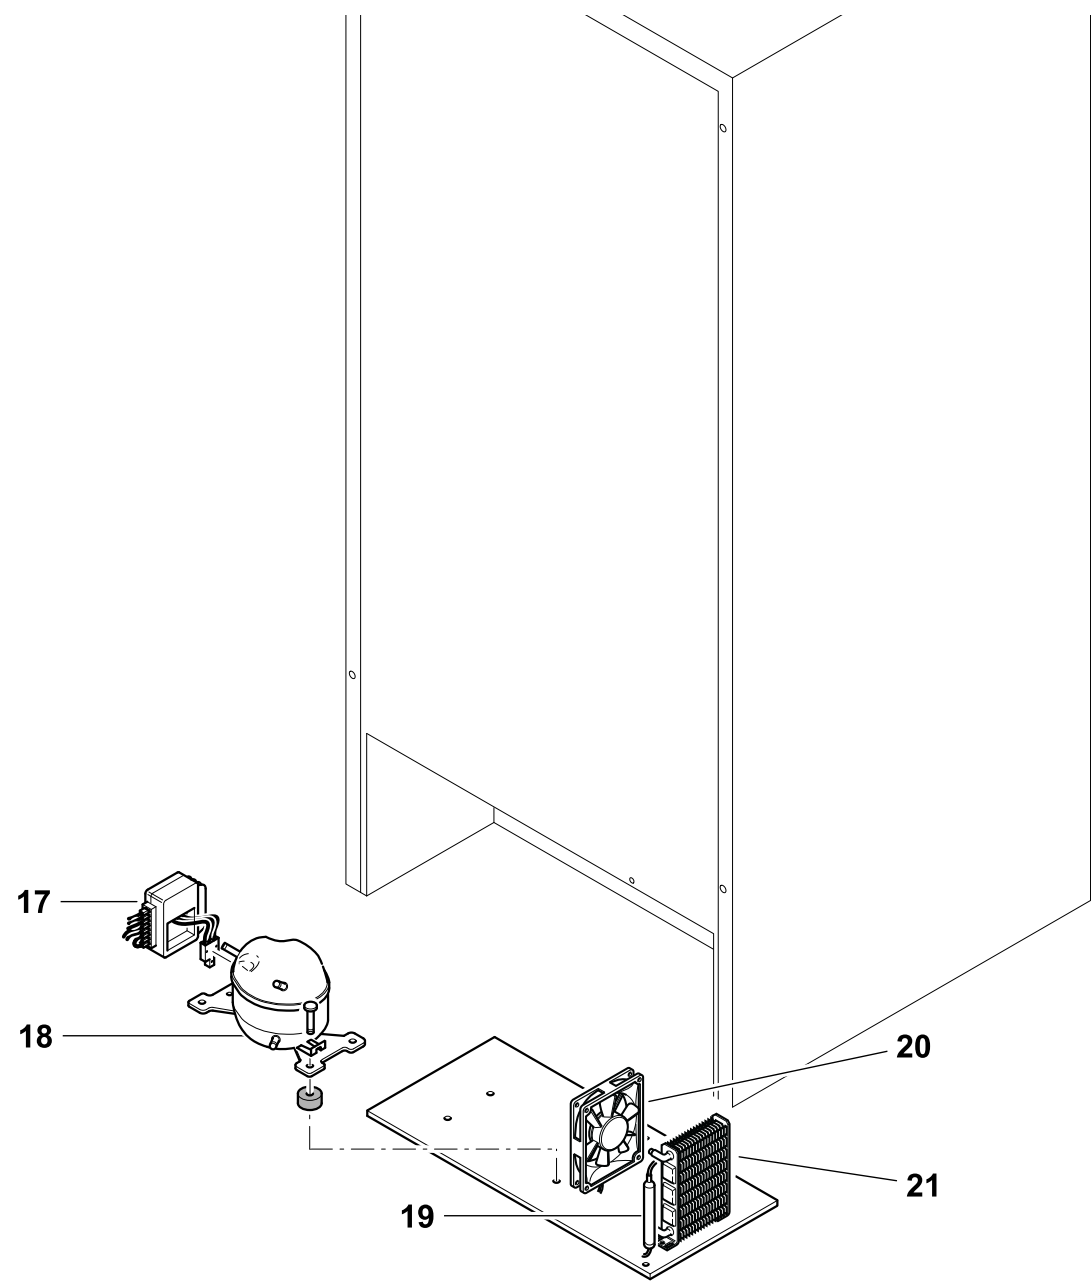

**CR 165 - CABINET**

**CR 165 - COOLING UNIT**

NUMERO NUMBER	CODICE ARTICOLO ITEM CODE	DESCRIZIONE ARTICOLO ITEM DESCRIPTION
1	SBE00152AA	CERNIERA SUPERIORE CR165 UPPER HINGE CR165
2	SBE00153AA	CERNIERA CENTRALE CR165/219/271 WHITE LINE MIDDLE HINGE CR165/219/271 WHITE LINE
4	SGC00419AA	PORTA FREEZER CR165 SILVER 2014 FREEZER DOOR CR165 SILVER 2014
5	SGC00260AA	GRIGLIA VANO CONGELATORE CR165 FREEZER GRATE CR165
6	SGC00259AA	RIPIANO VETRO CENTRALE CR165 MIDDLE GLASS SHELF CR165
7	SGC00410AA	BALCONCINO SUPERIORE/INTERMEDIO CR165 SILVER 2014 UPPER/MIDDLE RETAINER CR165 SILVER 2014
8	SGC00411AA	BALCONCINO INFERIORE BOTTIGLIE CR165 SILVER 2014 LOWER BOTTLE RETAINER CR165 SILVER 2014
9	SGC00418AA	PORTA FRIGO CR165 SILVER 2014 FRIDGE DOOR CR165 SILVER 2014
10	SGC00406AA	RIPIANO IN VETRO INFERIORE CR165 SILVER 2014 COPRI CASSETTO VERDURA LOWER GLASS SHELF CR165 SILVER 2014
11	SGC00408AA	CASSETTO PLASTICA VERDURA CR165 SILVER 2014 PLASTIC VEGETABLE BIN CR165 SILVER 2014
13	SBE00154AA	CERNIERA INFERIORE CR165 LOWER HINGE CR165
17	SEG00002DA	CENTRALINA DANFOSS/SECOP 101N0210 BD35/50F 12/24V TP39310 ELECTRICAL UNIT DANFOSS/SECOP 101N0210 BD35/50F 12/24V TP39310
17	SEG00030GA	CENTRALINA DANFOSS/SECOP B35F/BD50F AC/DC 12/24V-115/230V ELECT. UNIT DANFOSS/SECOP BD35F/50FAC/DC 12/24V-115/230V
18	SBA00004DA	COMPRESSORE BD50F SENZA CENTRALINA DANFOSS COMPRESSOR BD50F NO ELECTRICAL UNIT
19	SBD00026AA	FILTRO 10gr 2V XH7 PER R134A Ø19mm foro in-out 5,0-5,1 FILTER 10gr Ø 19mm in-out 5,0-5,1
20	SBG00006BA	VENTOLA CABLATA 12V HIGH SPEED ASU TP39226 FAN 12V HIGH SPEED ASU TP39226
21	SBD00036AA	CONDENSATORE LAMELLARE BD50F CON STAFFA LAMPELL CONDENSER FOR BD50F WITH BRACKET
22	SEC00008BA	LAMPADA TUBOLARE 12V-3W G162 LIGHT BULB 12V 3W G162
22	SEC00009CA	LAMPADA TUBOLARE 24V-3W LIGHT BULB 24V 3W
23	SEC00034AA	PLAFONIERA COPRITERMOSTATO BIANCA CR165 SILVER 2014 WHITE THERMOSTAT PLASTIC COVER CR165
24	SEC00032AA	PLAFONIERA TRASPARENTE COPRILAMPADA CR165 SILVER 2014 LAMP COVER CR165 SILVER 2014
25	SEA00121AA	TERMOSTATO CR165/CR219/CR271 SILVER 2014 THERMOSTAT CR165/CR219/CR271 SILVER 2014